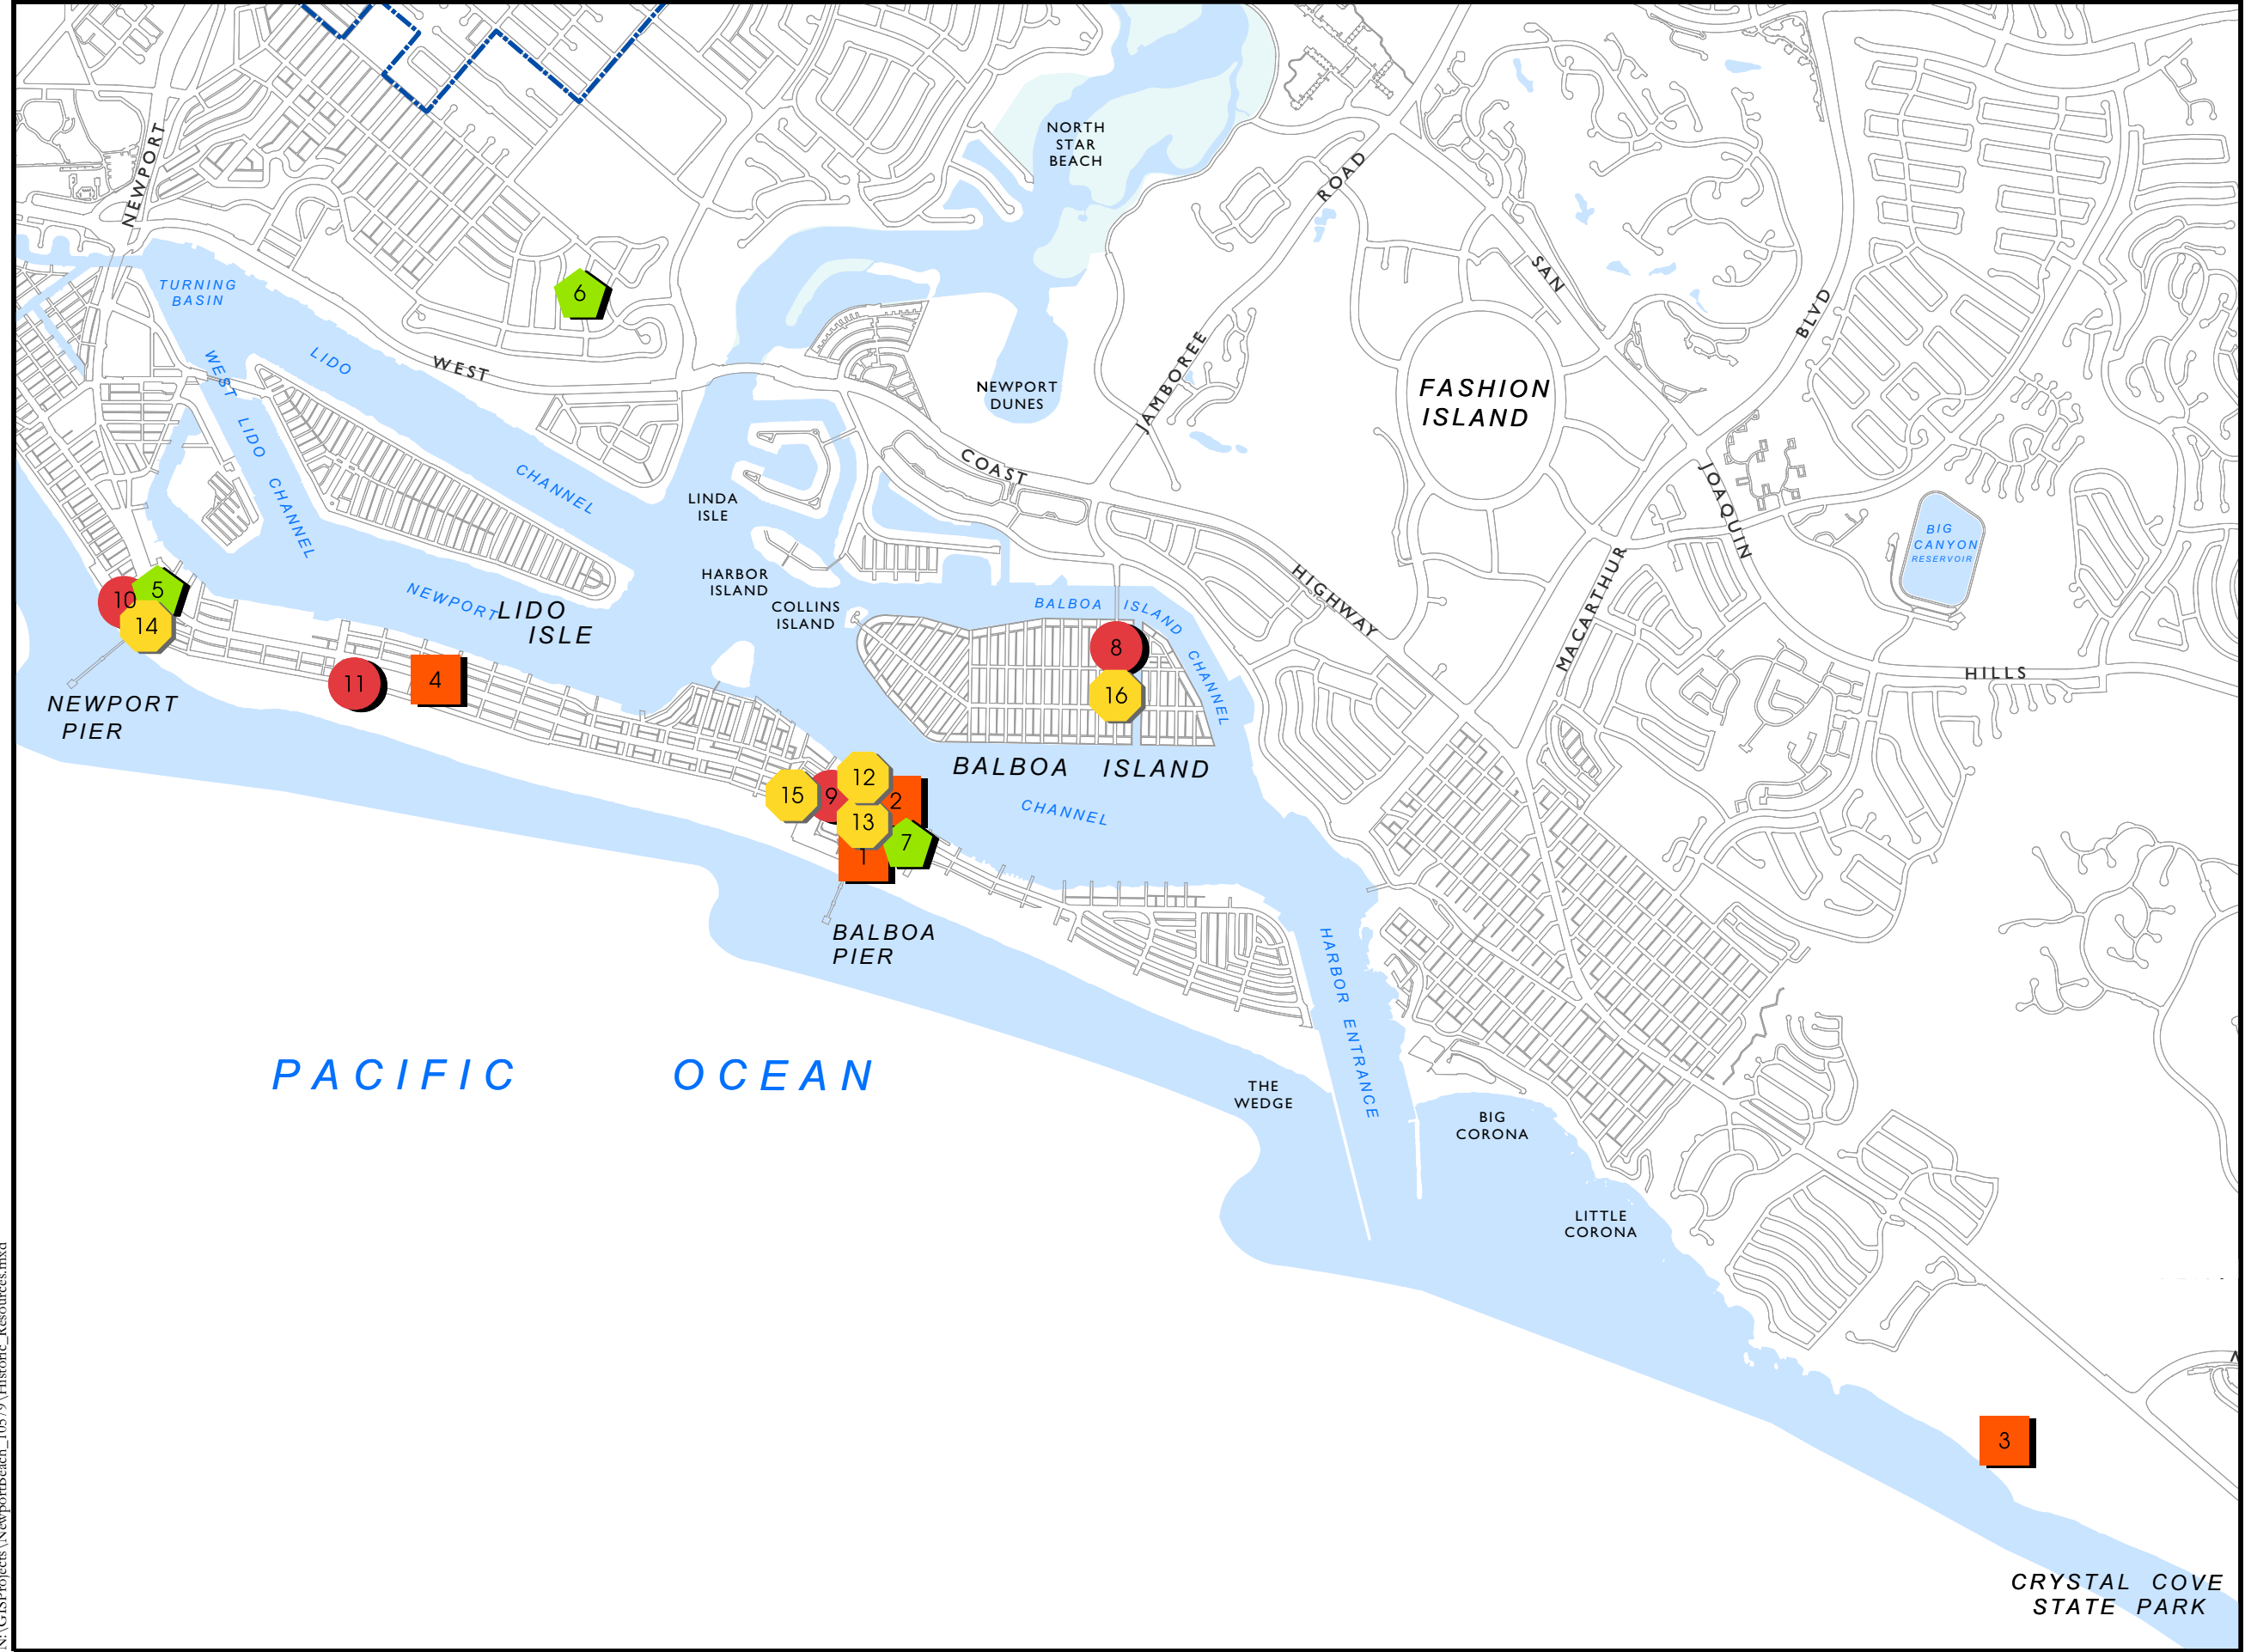

CITY of NEWPORT BEACH
 GENERAL PLAN
 Figure HR1
**HISTORIC
 RESOURCES**

- Sites on National Register of Historic Places
- 1 Balboa Inn
 - 2 Balboa Pavillion
 - 3 Crystal Cove Historic District
 - 4 Lovell Beach House
- California Historical Landmarks
- 5 McFadden Wharf
 - 6 Old Landing
 - 7 Site of First Water-to-Water Flight
- Other Historic Sites or Potentially Historic Sites in the CHRIS Database
- 8 Balboa Island Fire House #4
 - 9 Bank of Balboa/Bank of America
 - 10 B K Stone Building
 - 11 Our Lady Mount Carmel
- Other Historic Sites in the City Register
- 12 Balboa Saloon
 - 13 Balboa Theater
 - 14 Dory Fishing Fleet
 - 15 Rendezvous Ballroom Site
 - 16 Wilma's Patio (formerly Pepper's Restaurant)

0 0.125 0.25 0.5 Miles

Source: City of Newport Beach and EIP Associates
 PROJECT NUMBER: 10579-01
 Date: 9/12/06