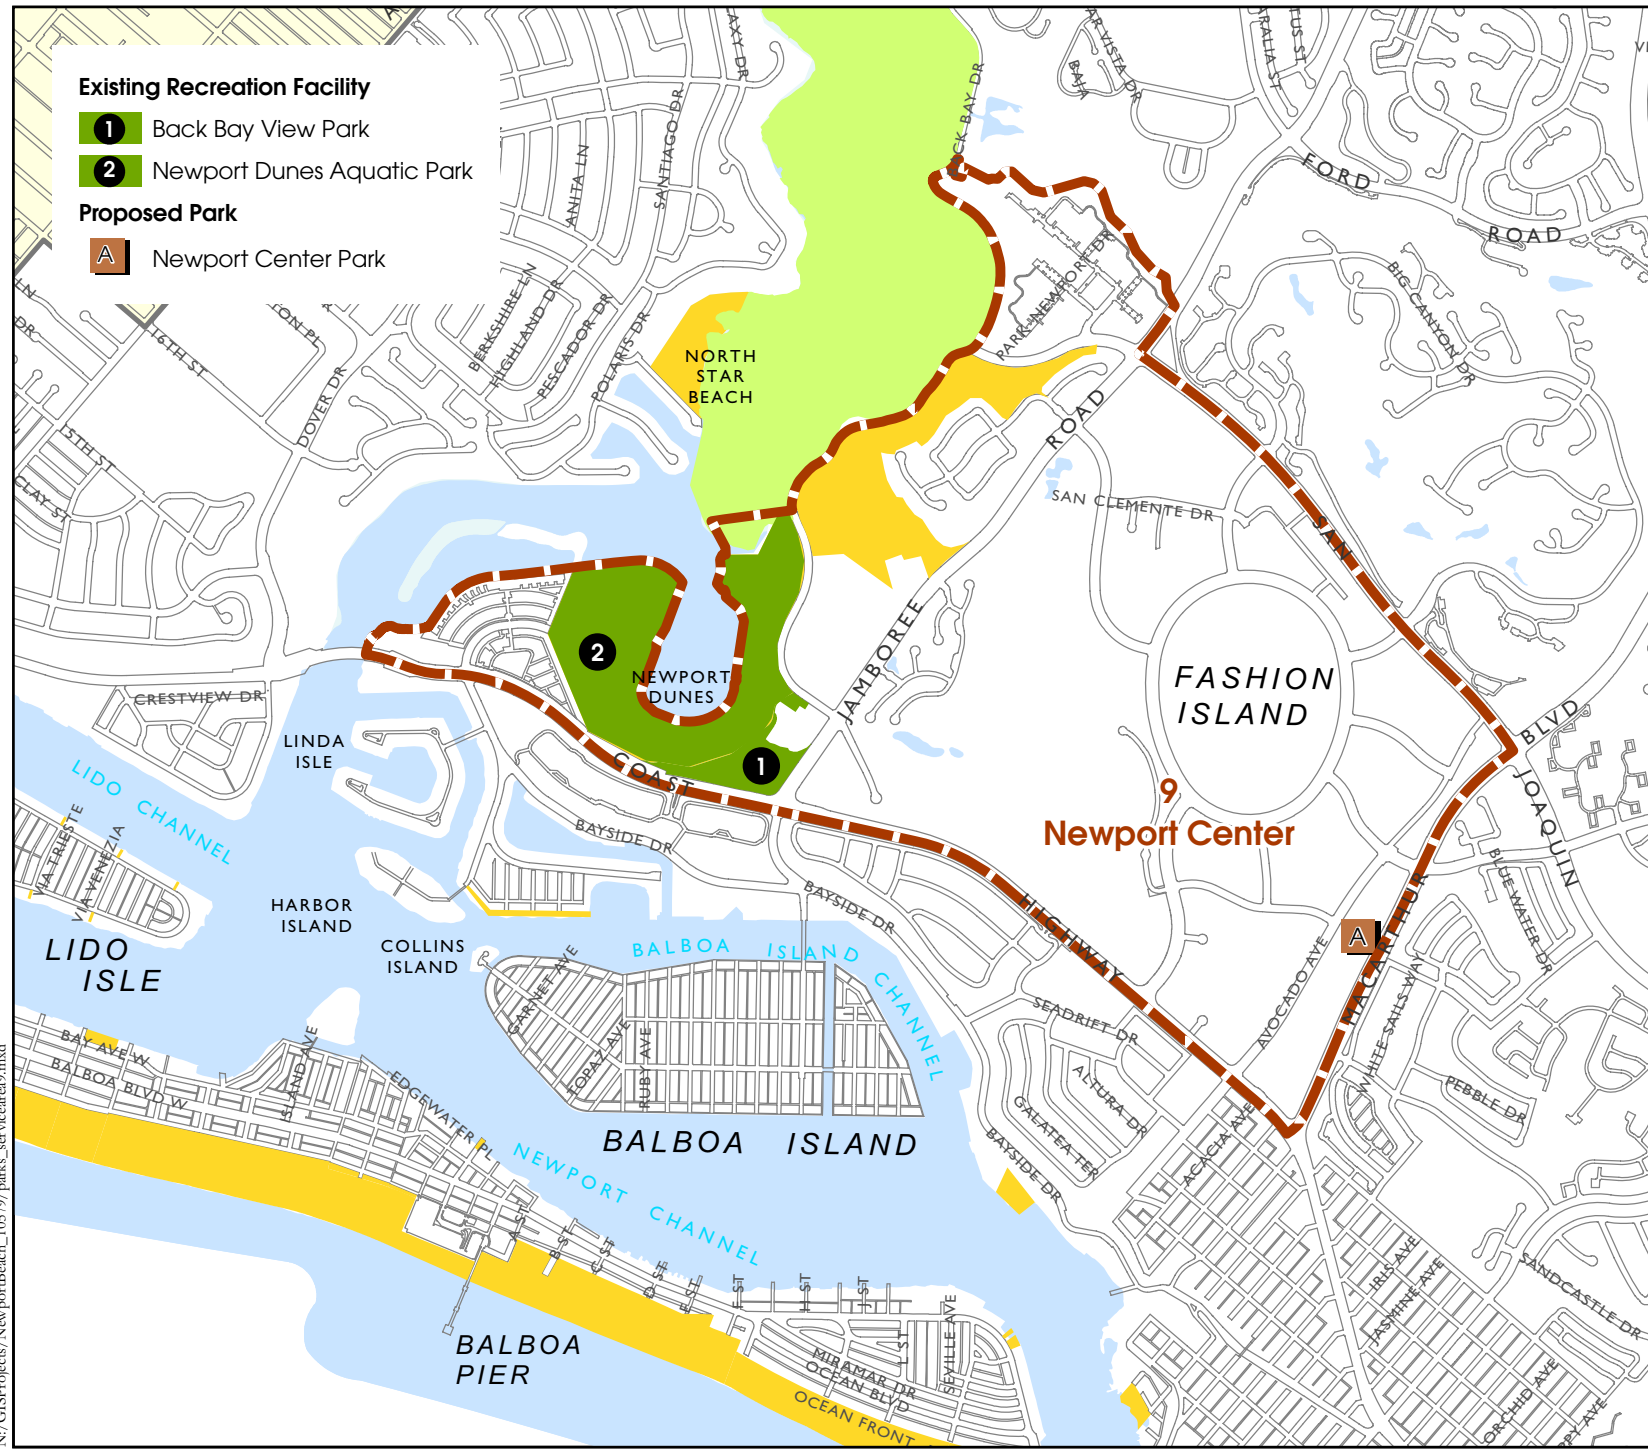

CITY of NEWPORT BEACH  
 GENERAL PLAN  
 Figure R11  
**SERVICE AREA 9  
 RECREATION AND  
 OPEN SPACE PLAN**

**Existing Recreation Facility**

- 1** Back Bay View Park
- 2** Newport Dunes Aquatic Park

**Proposed Park**

- A** Newport Center Park

**Legend**

- Service Area
- Public Beach
- Upper Newport Ecological Reserve
- City Boundary
- County Boundary

Source: City of Newport Beach and EIP Associates  
 Date: 6/12/06