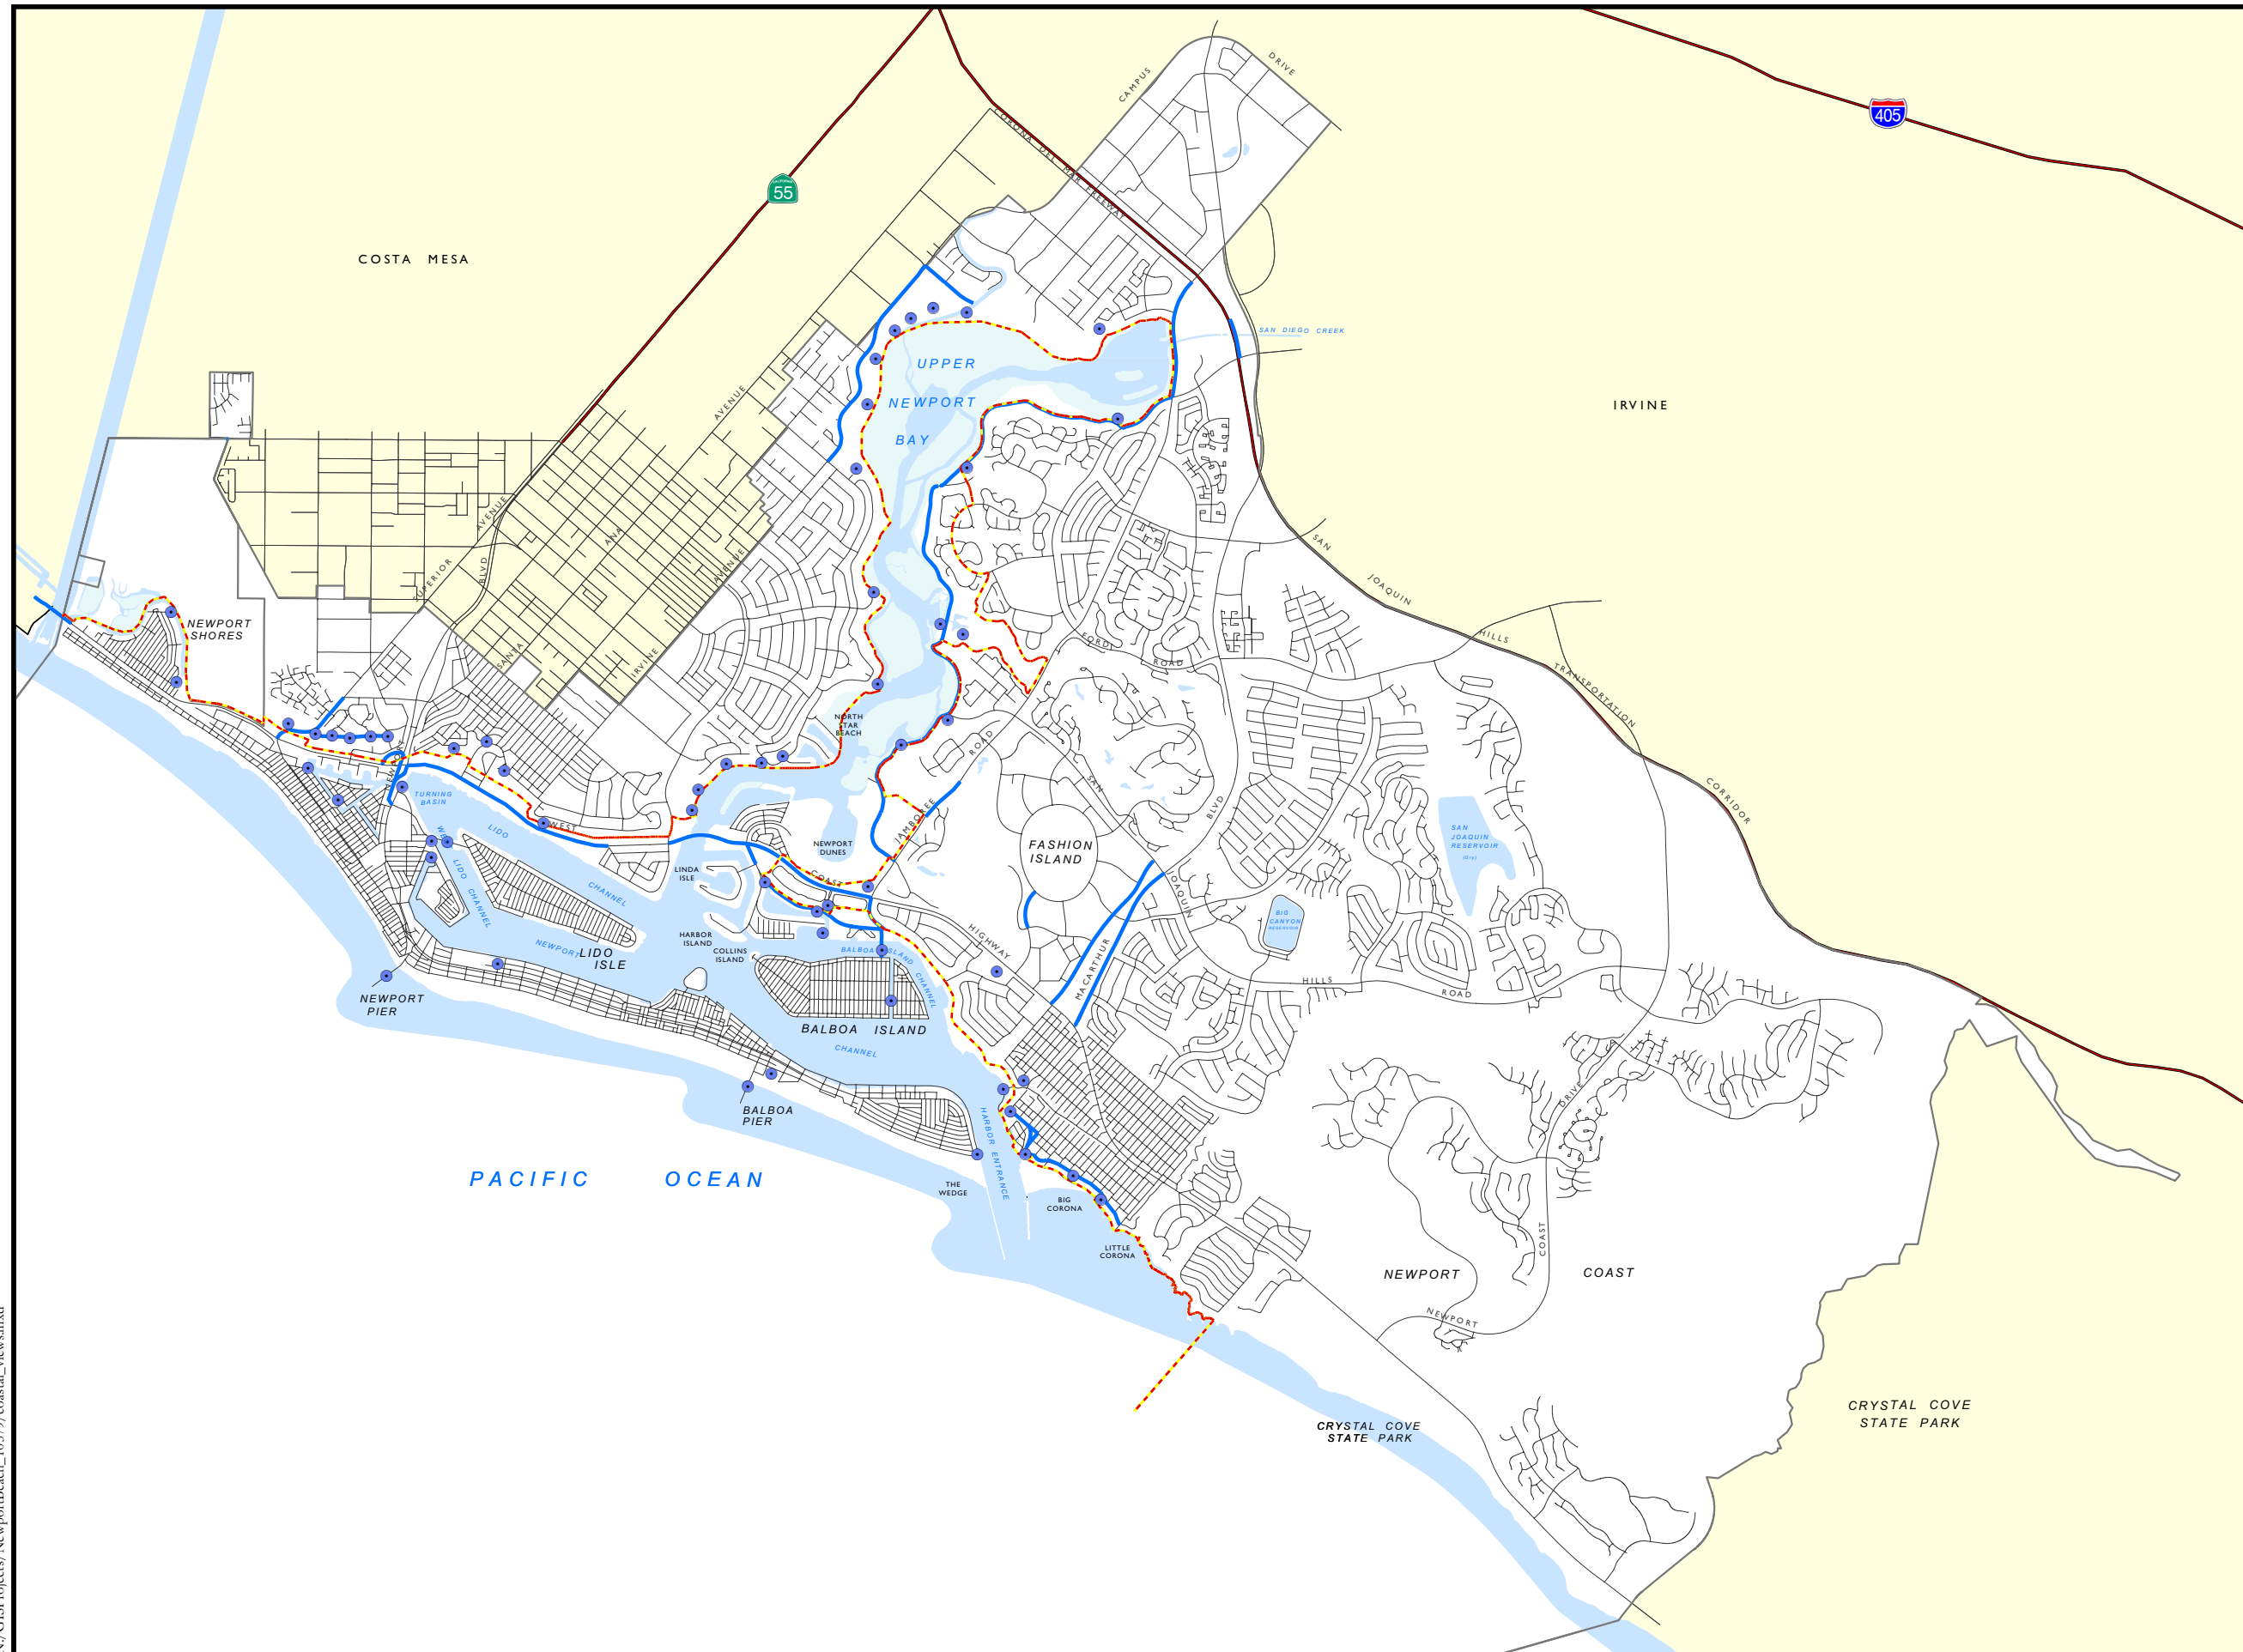

CITY of NEWPORT BEACH
GENERAL PLAN

Figure NR3
COASTAL VIEWS

Legend

- Public View Point
- Coastal View Road
- Shoreline Height Limitation Zone
- City Boundary
- County

Source: City of Newport Beach, 2005
PROJECT NUMBER: 10579-01
Date: 07/24/06