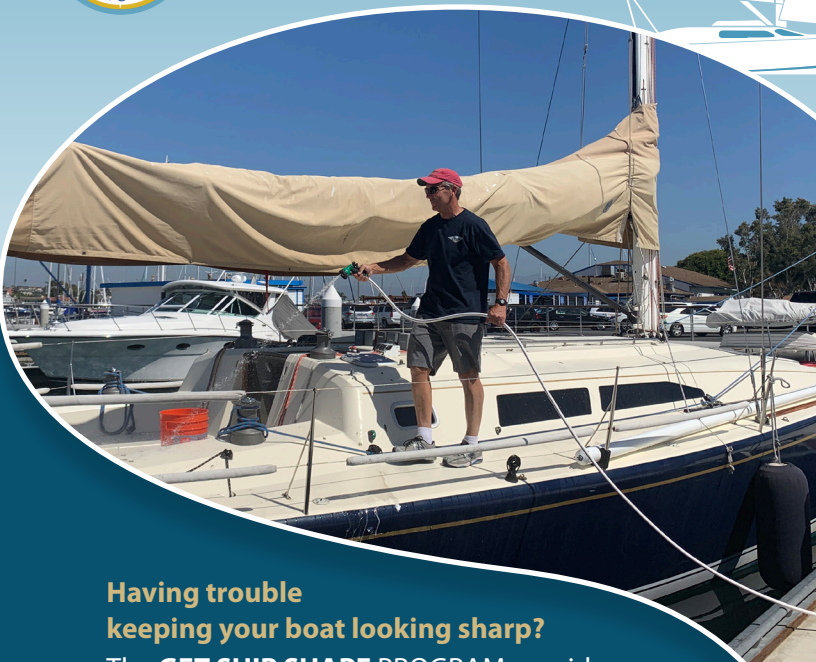

GET SHIP SHAPE PROGRAM

Having trouble keeping your boat looking sharp?

The **GET SHIP SHAPE PROGRAM** provides off-shore mooring permittees an opportunity to address vessel appearance issues and perform light maintenance at an available Marina Park guest slip.

* Water is free. Power is subject to a \$12 fee plus metered use.

The **GET SHIP SHAPE PROGRAM** is available for off-shore mooring permittees in good standing for a maximum of three hours, Sunday through Thursday, subject to slip availability. No more than one Ship Shape visit per month, please.