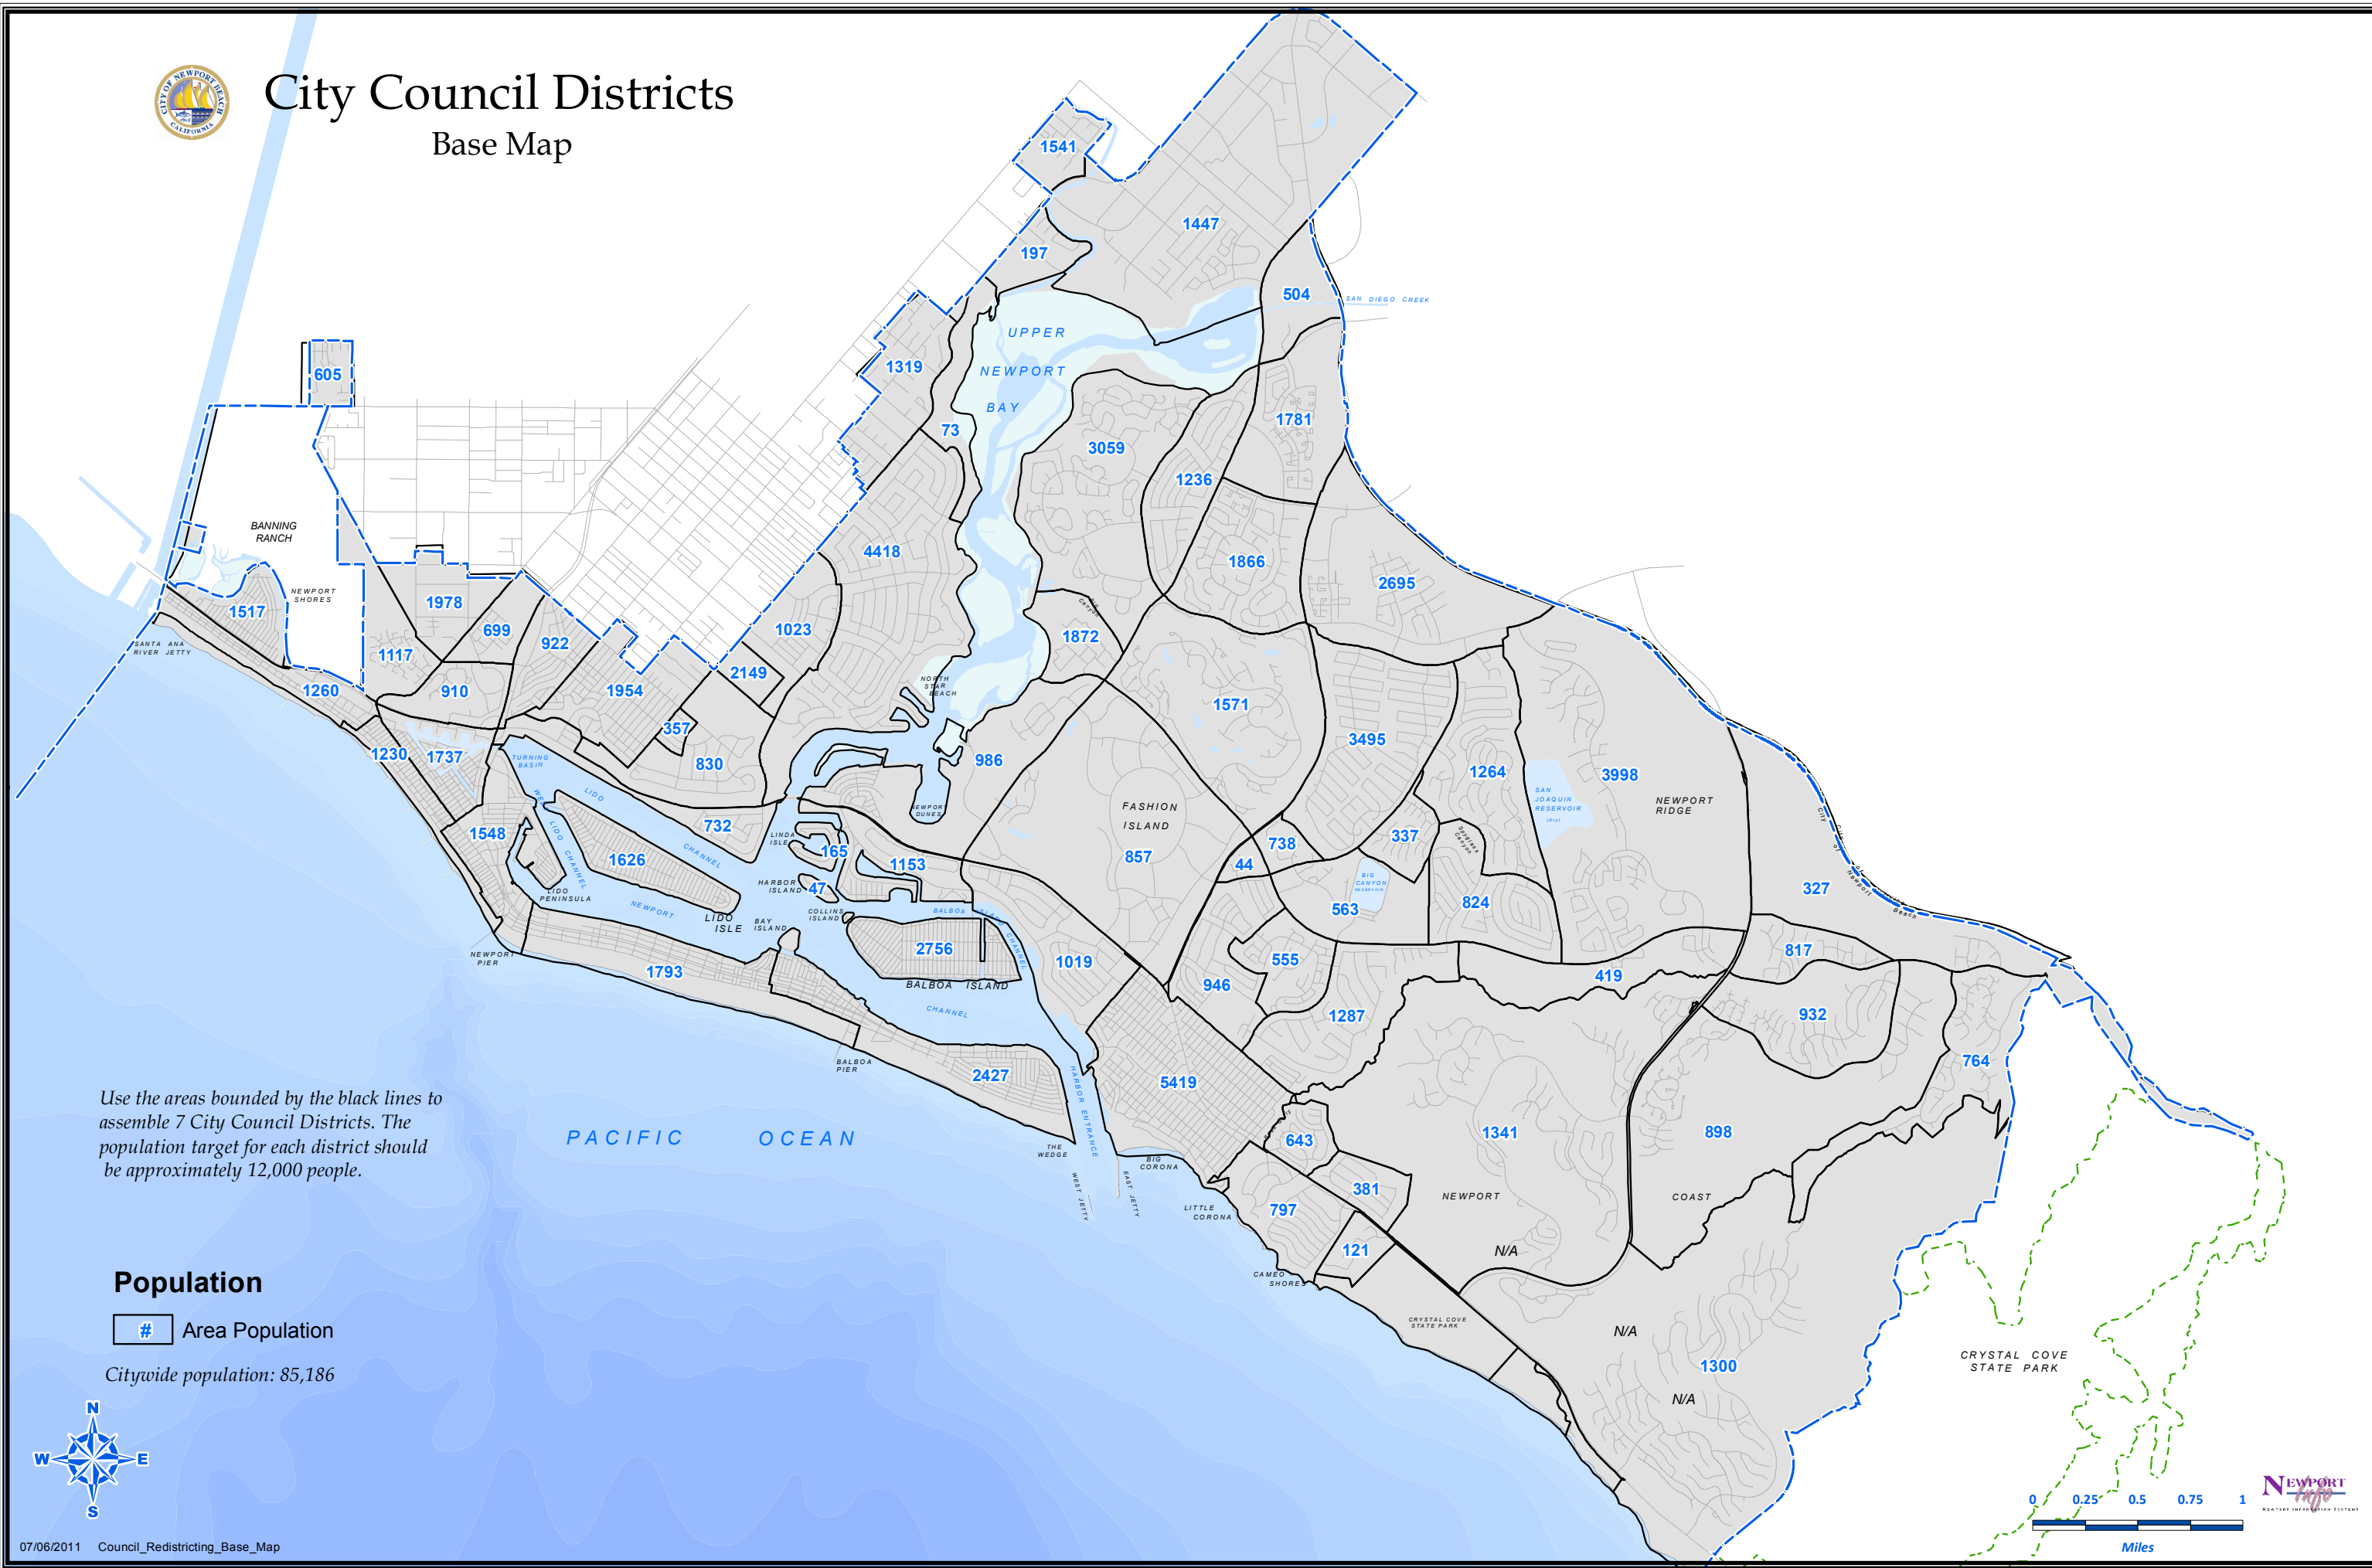

City Council Districts

Base Map

Use the areas bounded by the black lines to assemble 7 City Council Districts. The population target for each district should be approximately 12,000 people.

Population

Area Population

Citywide population: 85,186