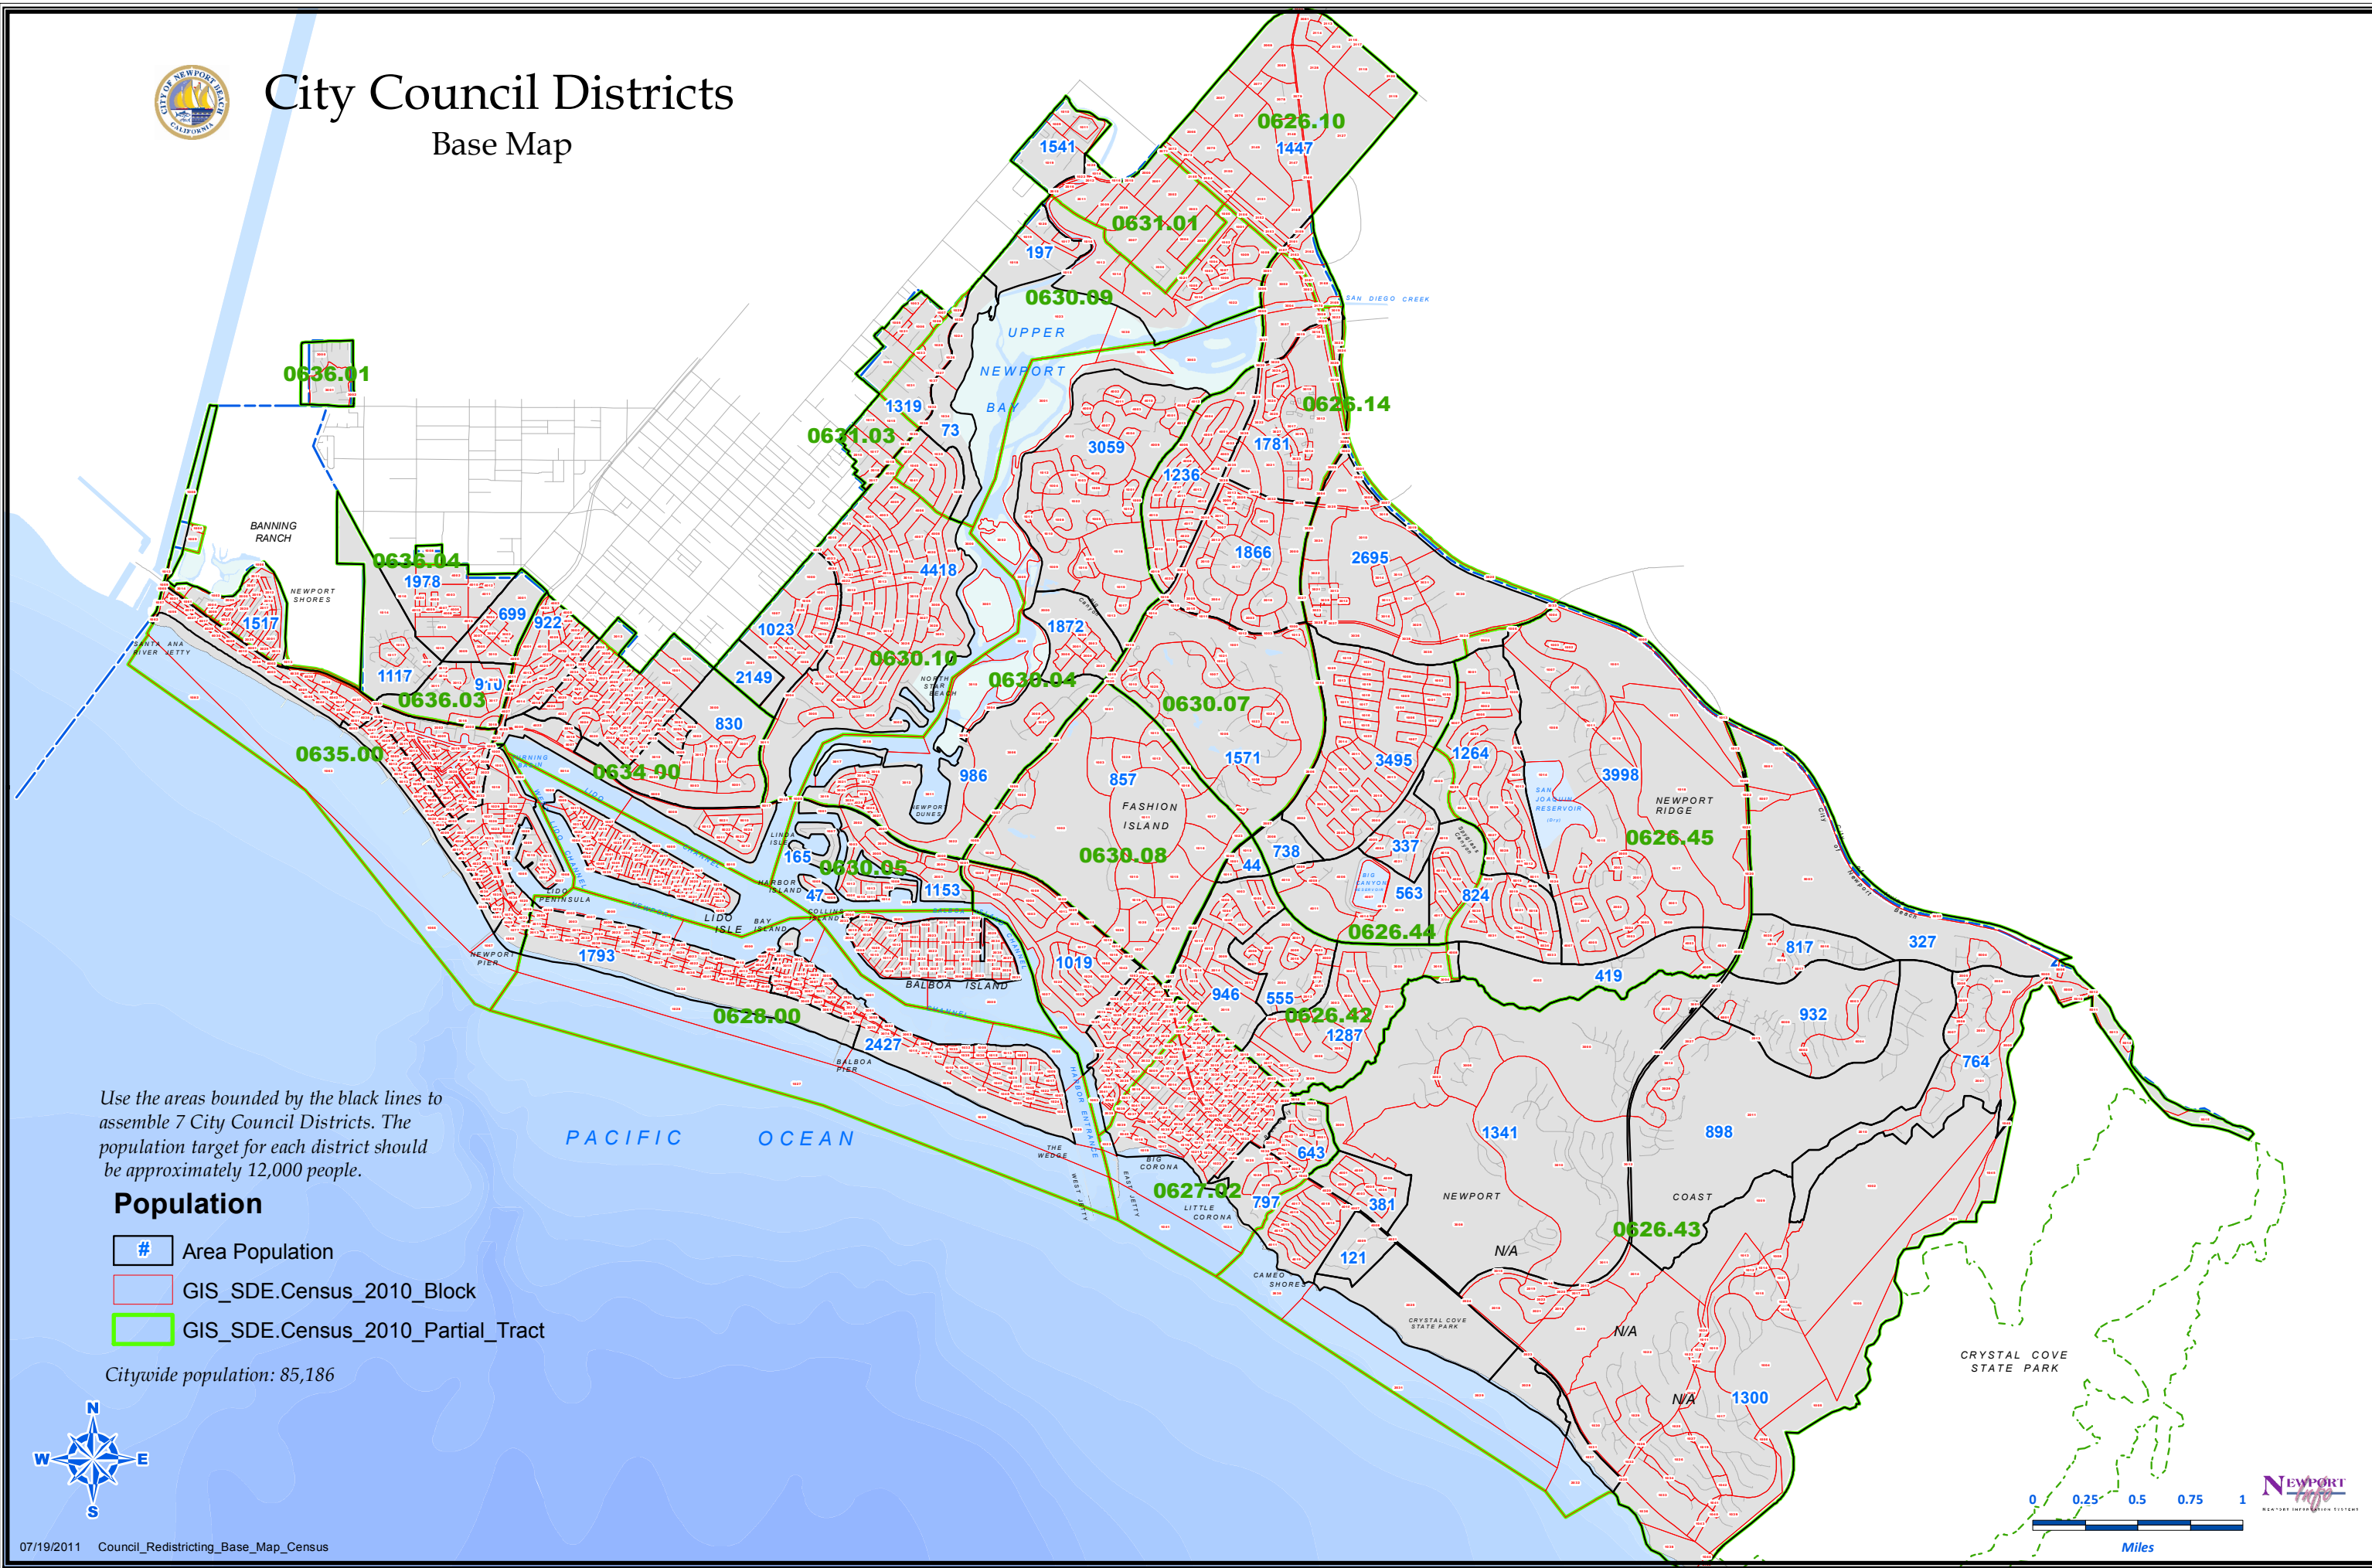

# City Council Districts

## Base Map

Use the areas bounded by the black lines to assemble 7 City Council Districts. The population target for each district should be approximately 12,000 people.

### Population

- # Area Population
- GIS\_SDE.Census\_2010\_Block
- GIS\_SDE.Census\_2010\_Partial\_Tract

Citywide population: 85,186