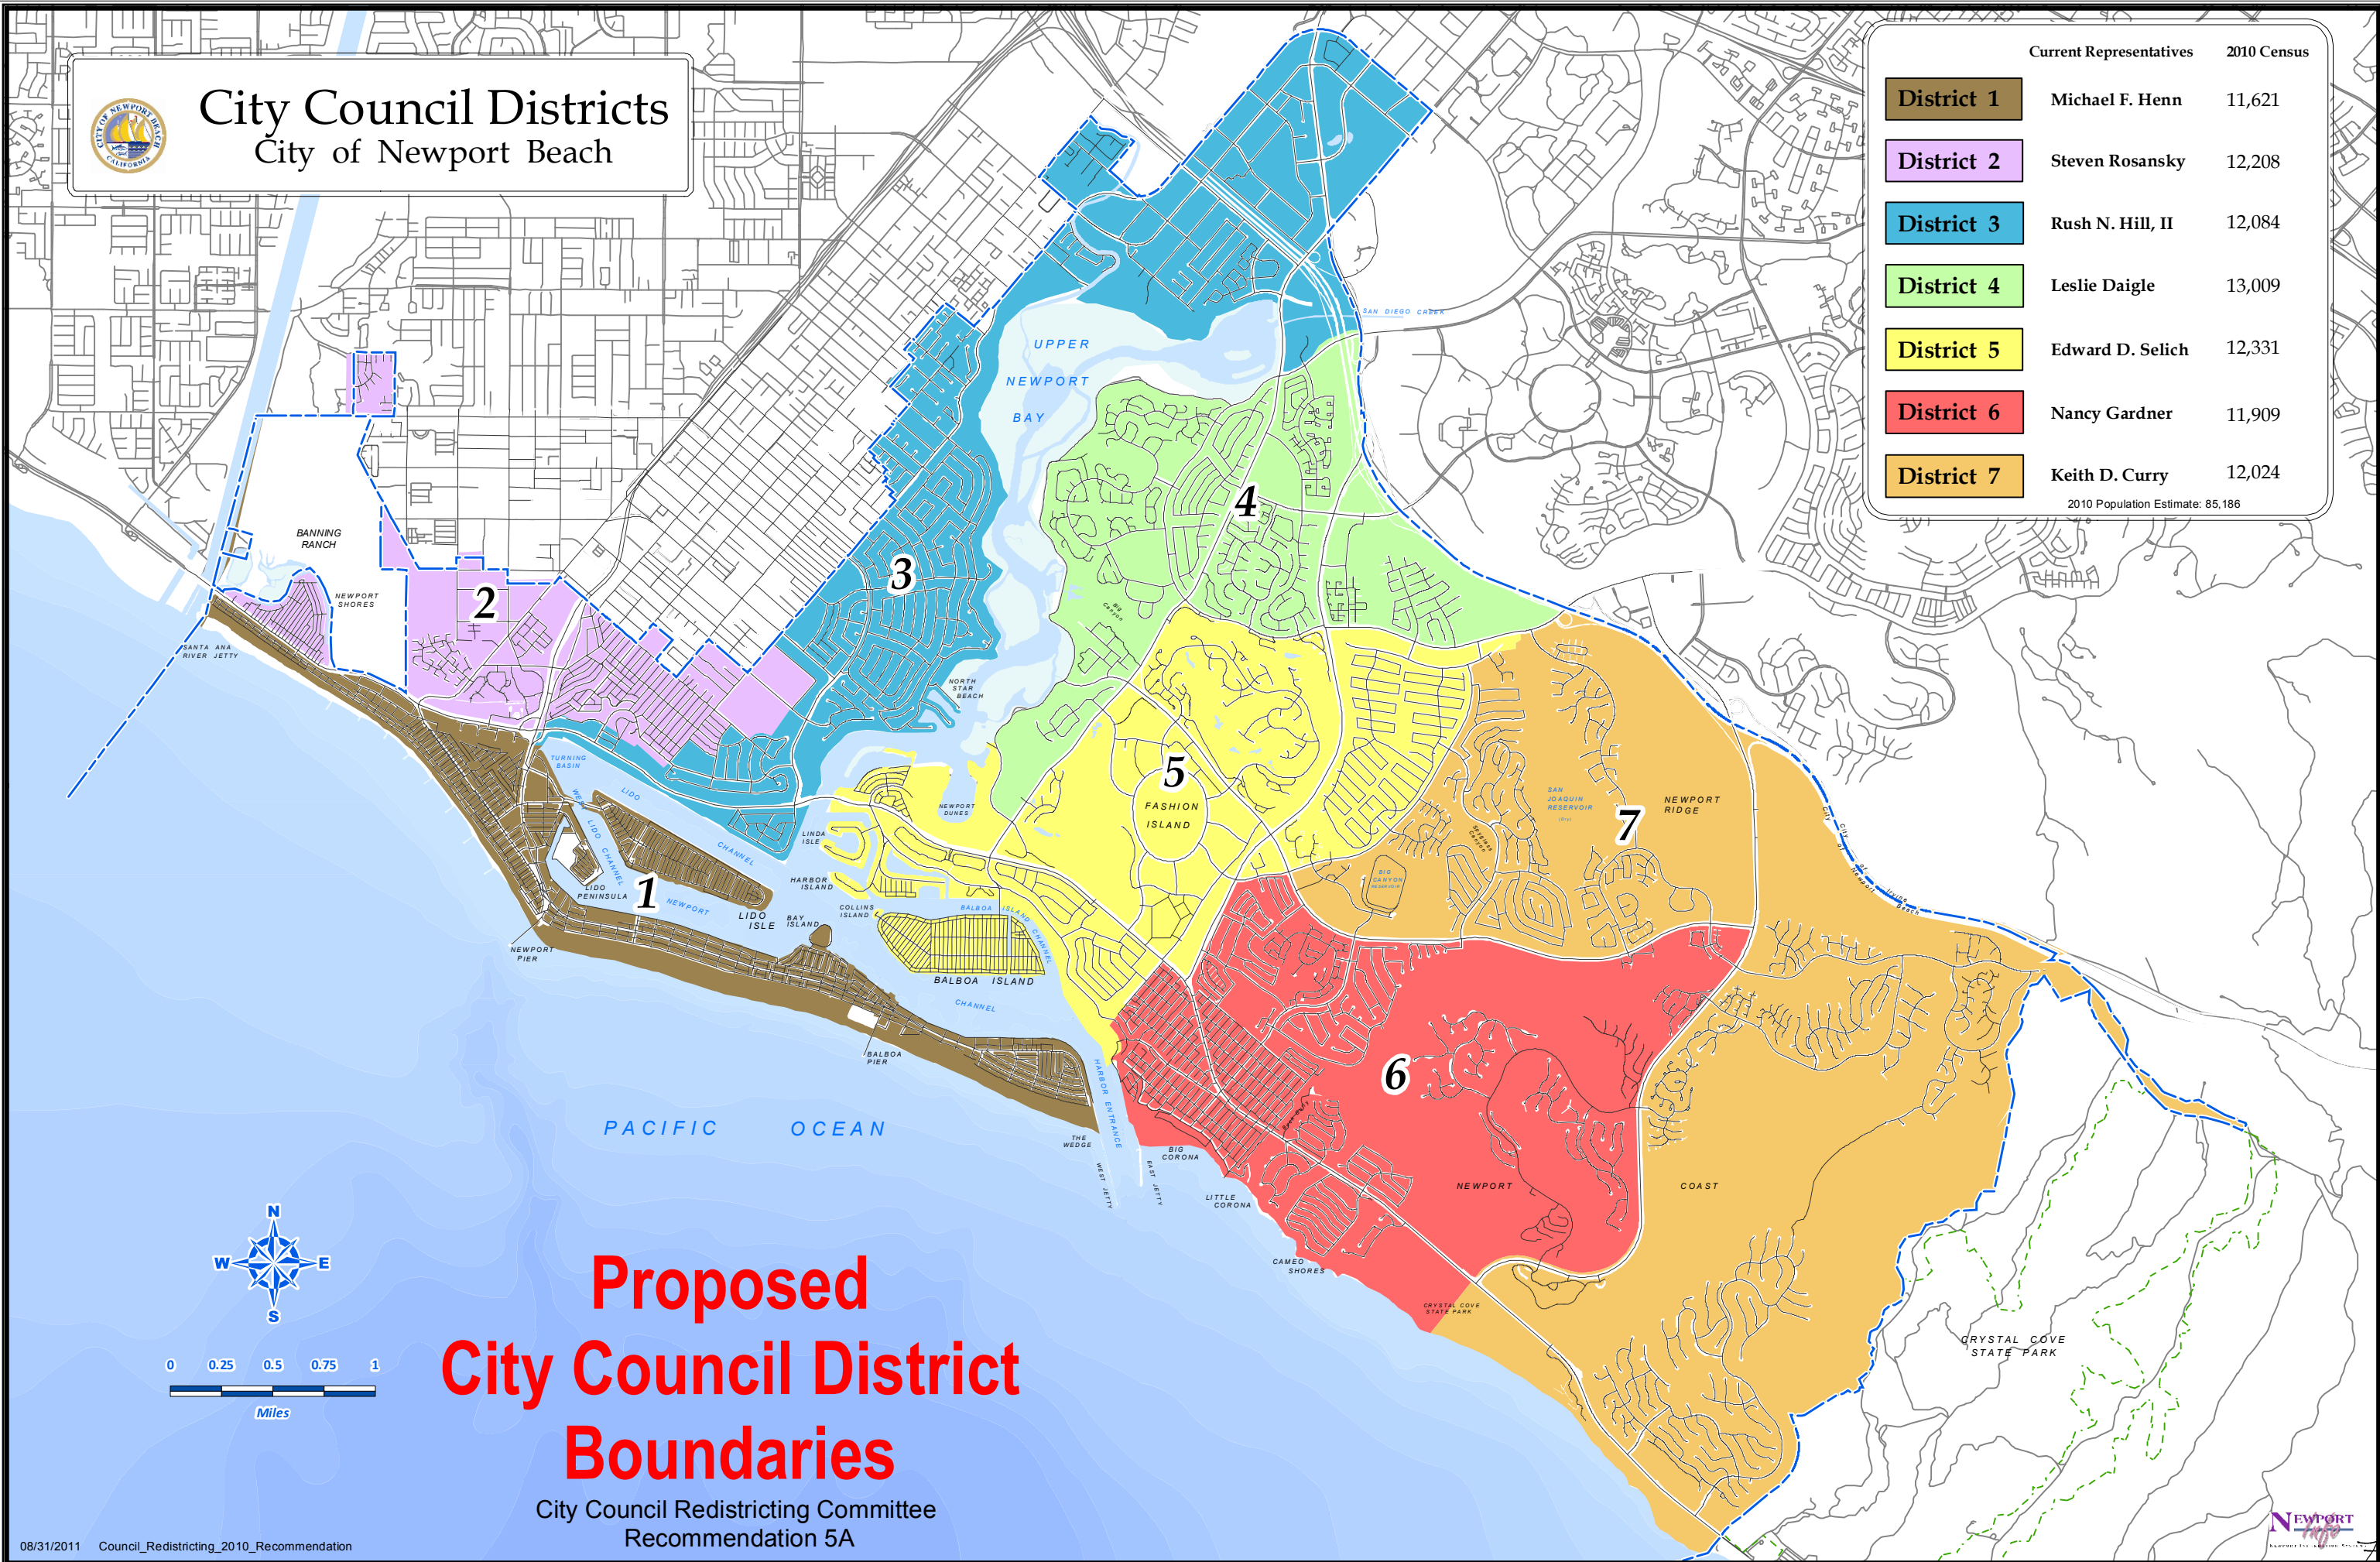

City Council Districts

City of Newport Beach

	Current Representatives	2010 Census
District 1	Michael F. Henn	11,621
District 2	Steven Rosansky	12,208
District 3	Rush N. Hill, II	12,084
District 4	Leslie Daigle	13,009
District 5	Edward D. Selich	12,331
District 6	Nancy Gardner	11,909
District 7	Keith D. Curry	12,024

2010 Population Estimate: 85,186

Proposed City Council District Boundaries

City Council Redistricting Committee
Recommendation 5A