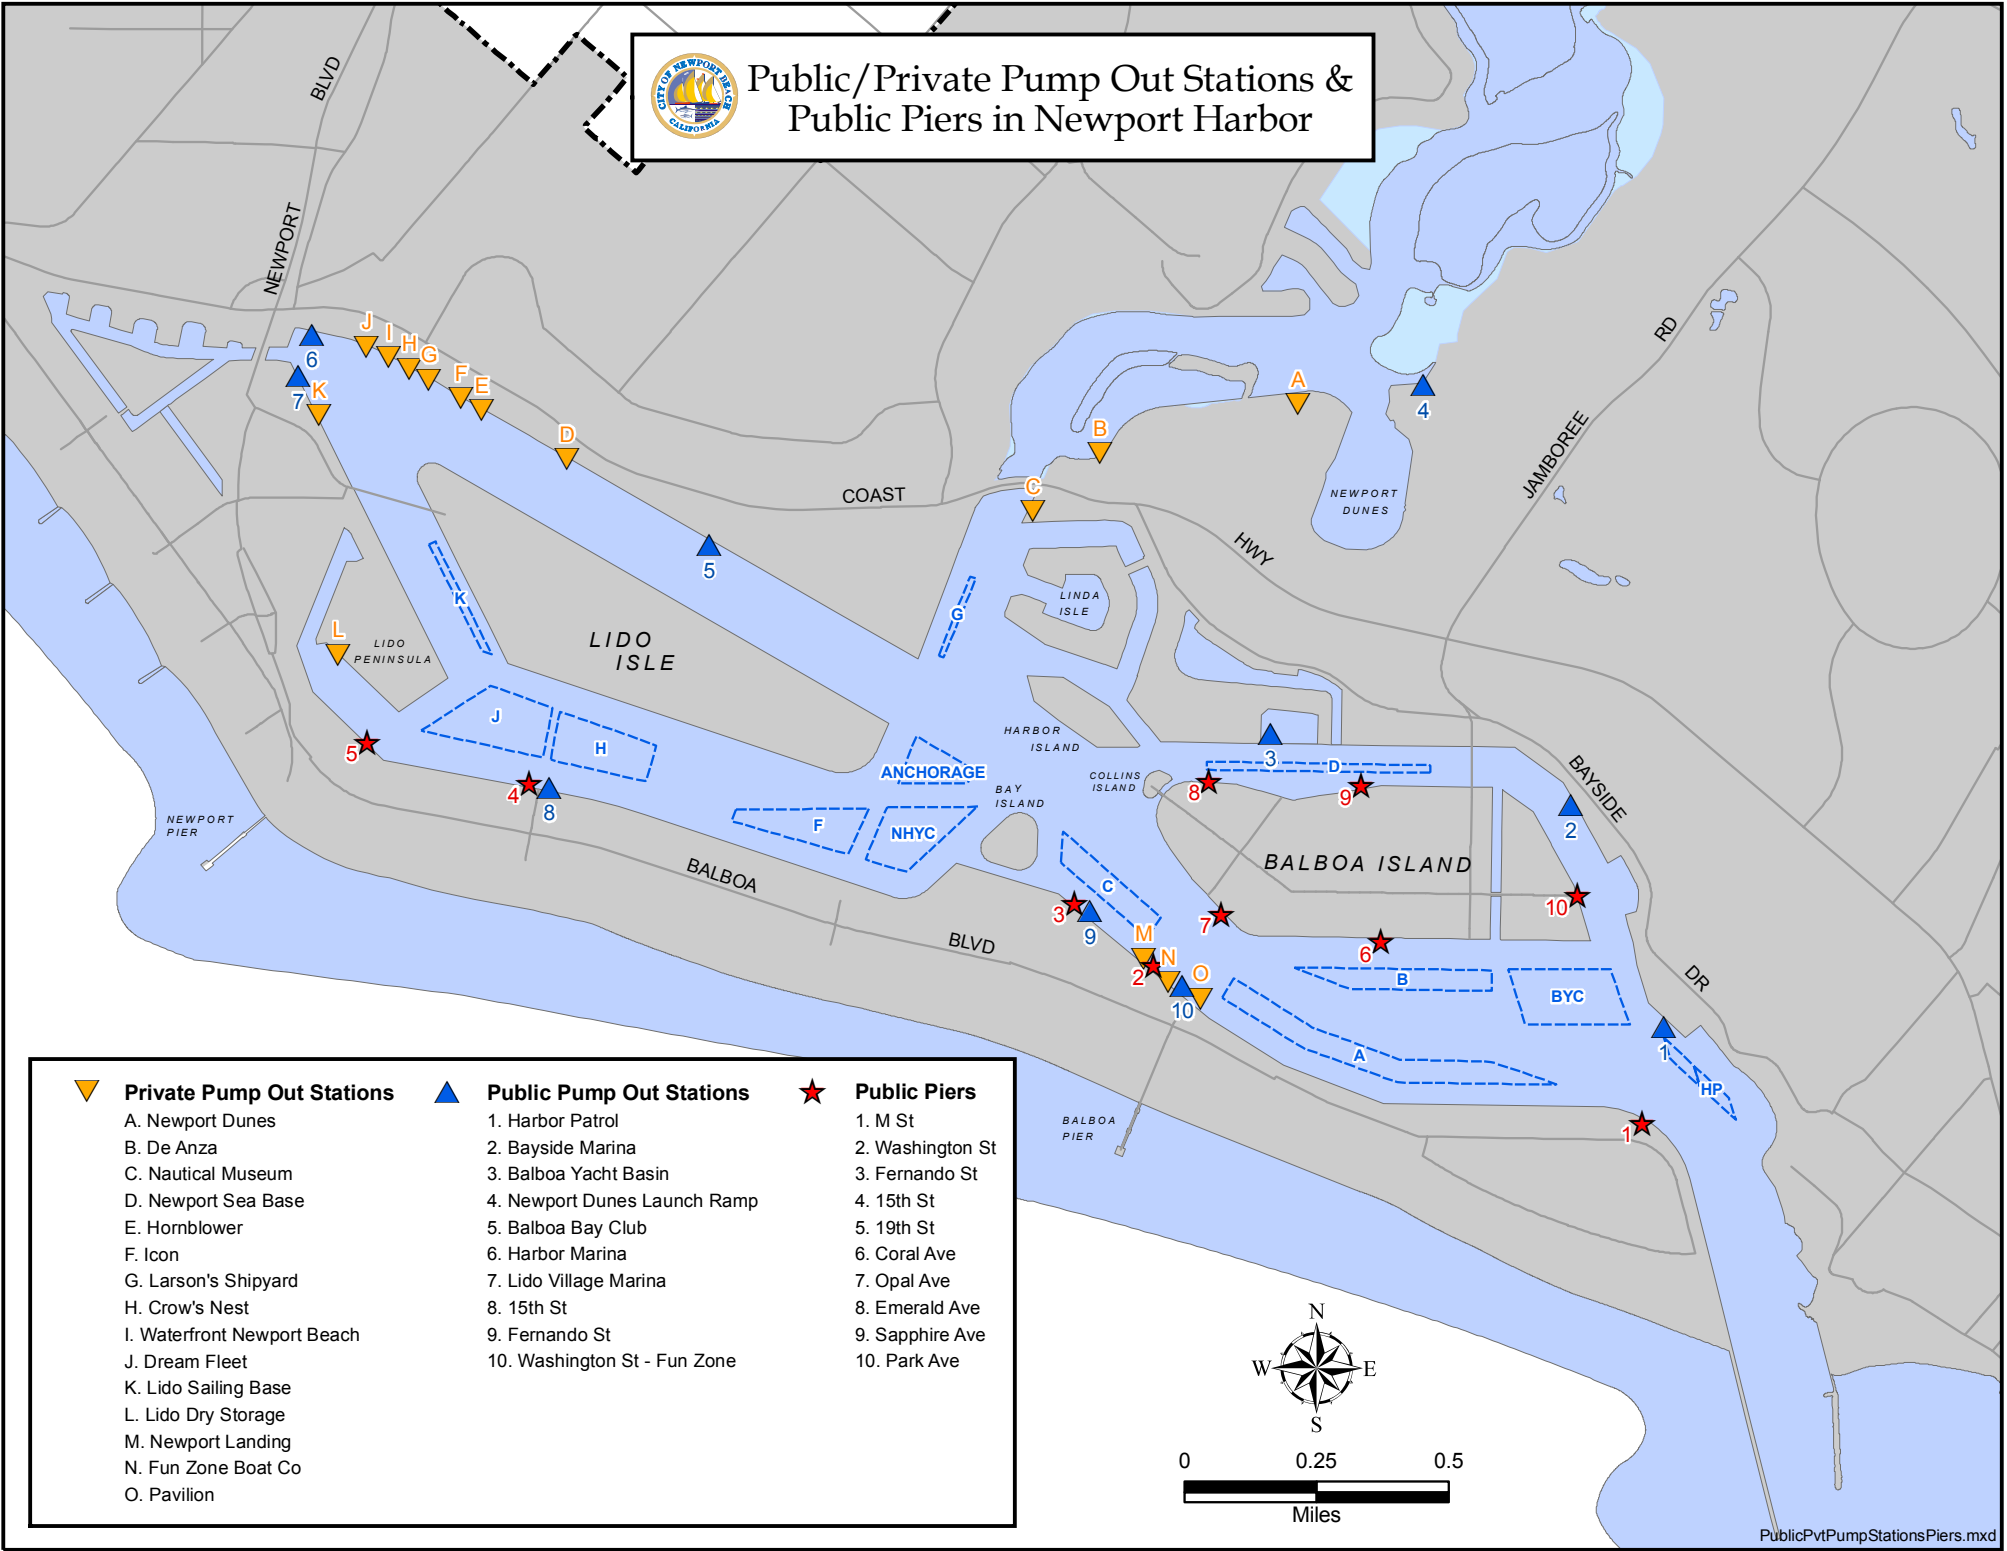

Public/Private Pump Out Stations & Public Piers in Newport Harbor

Private Pump Out Stations	Public Pump Out Stations	Public Piers
A. Newport Dunes	1. Harbor Patrol	1. M St
B. De Anza	2. Bayside Marina	2. Washington St
C. Nautical Museum	3. Balboa Yacht Basin	3. Fernando St
D. Newport Sea Base	4. Newport Dunes Launch Ramp	4. 15th St
E. Hornblower	5. Balboa Bay Club	5. 19th St
F. Icon	6. Harbor Marina	6. Coral Ave
G. Larson's Shipyard	7. Lido Village Marina	7. Opal Ave
H. Crow's Nest	8. 15th St	8. Emerald Ave
I. Waterfront Newport Beach	9. Fernando St	9. Sapphire Ave
J. Dream Fleet	10. Washington St - Fun Zone	10. Park Ave
K. Lido Sailing Base		
L. Lido Dry Storage		
M. Newport Landing		
N. Fun Zone Boat Co		
O. Pavilion		