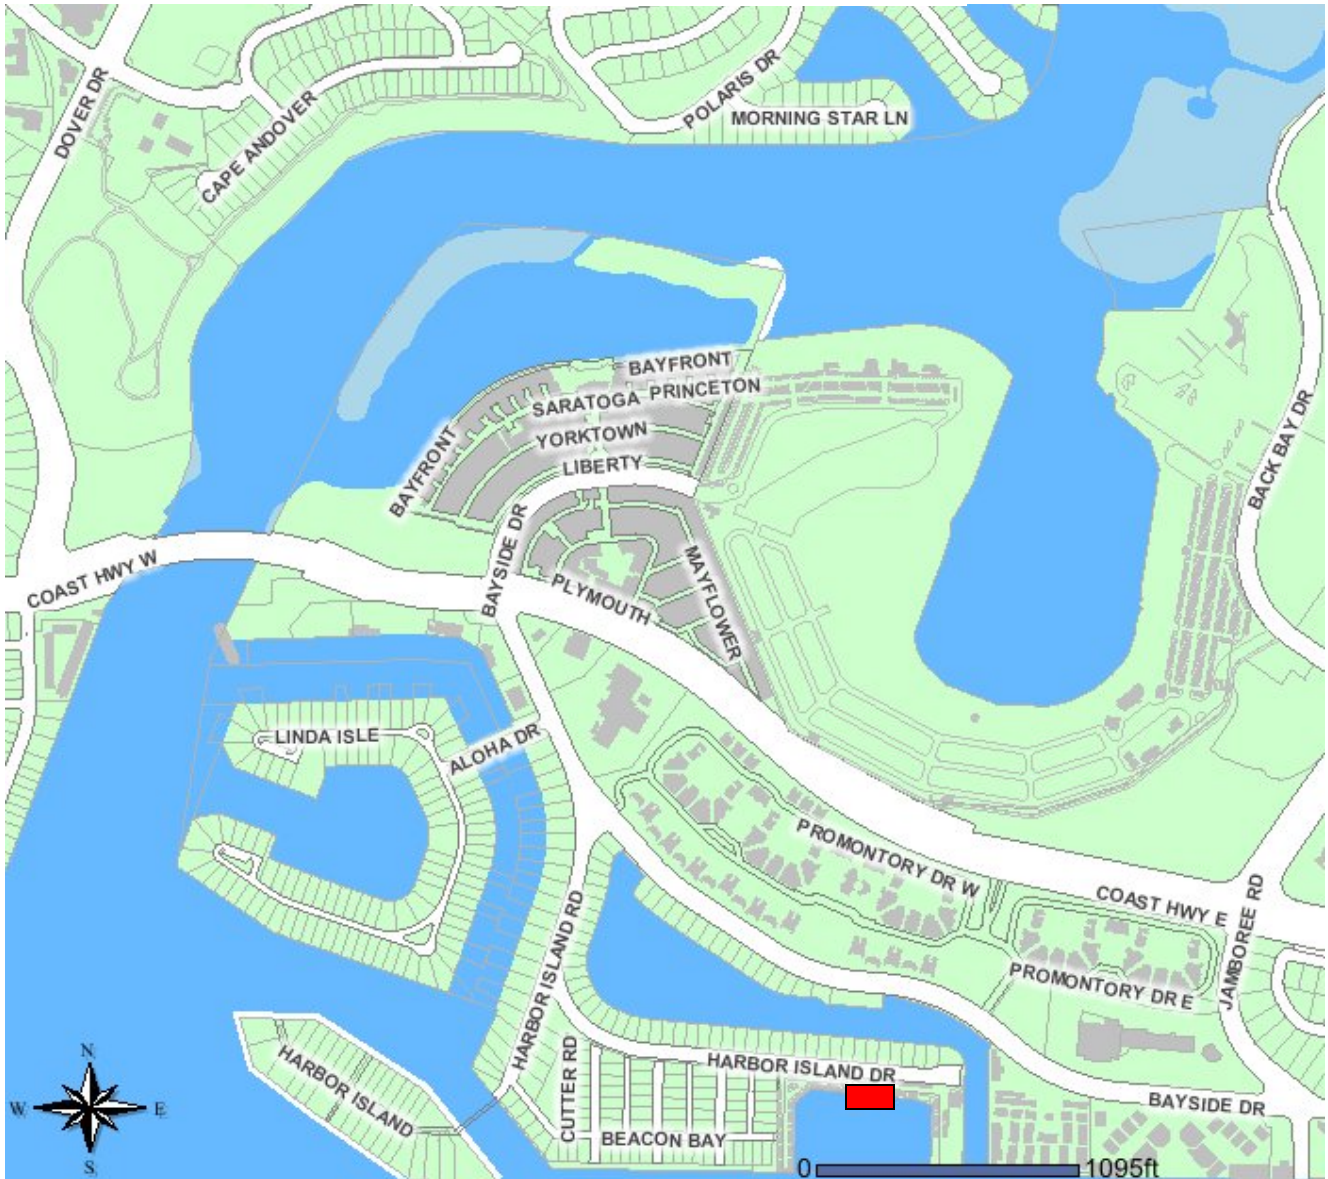

**CITY OF NEWPORT BEACH
HARBOR RESOURCES DIVISION**

**Harbor Resources
829 Harbor Island Drive
Newport Beach, CA 92627
949-644-34034**

Harbor Resources is located at the Balboa Yacht Basin. From Pacific Coast Highway turn South onto Bayside Dr., then right on Harbor Island Drive. Follow it to the left, turn right at dead end into the yacht basin. Once in the driveway, turn right, past the first set of garages. We are the first 2 story building on the right, upstairs.