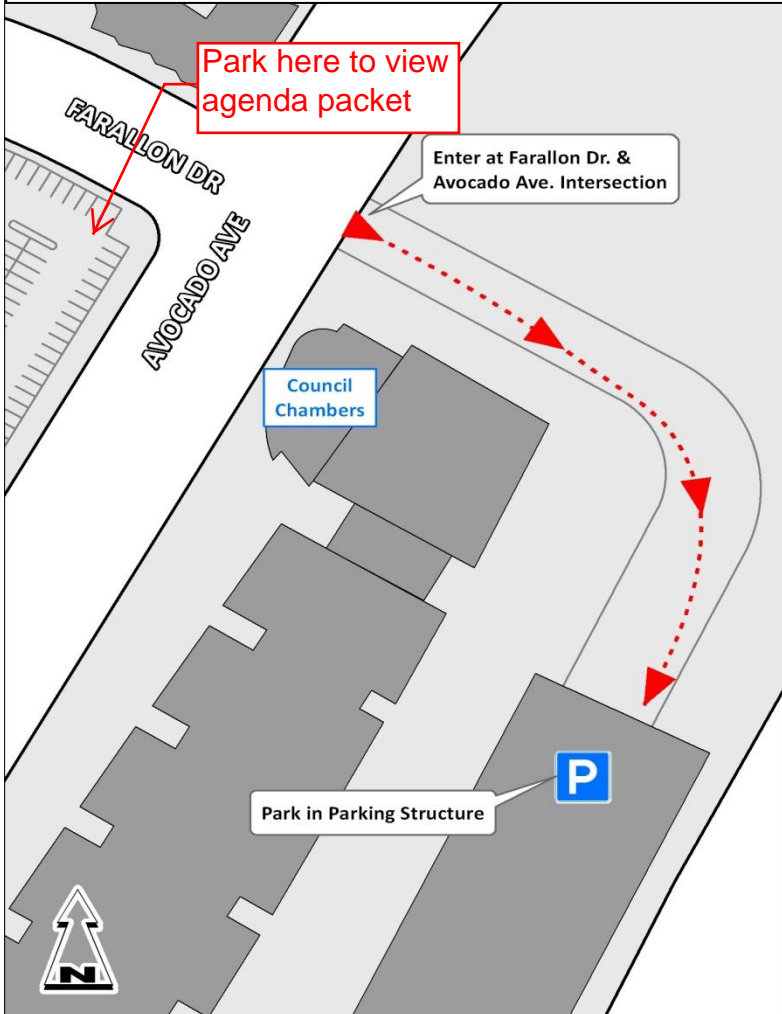

100 Civic Center Drive (at Farallon & Avocado)

Because the Civic Center and Park is still an active construction site, for your safety access will be restricted to the parking structure and City Council Chambers. Police Explorers will be on the site to help guide you. A community grand opening event is being planned for the spring to give everyone the chance to tour the buildings and park areas.