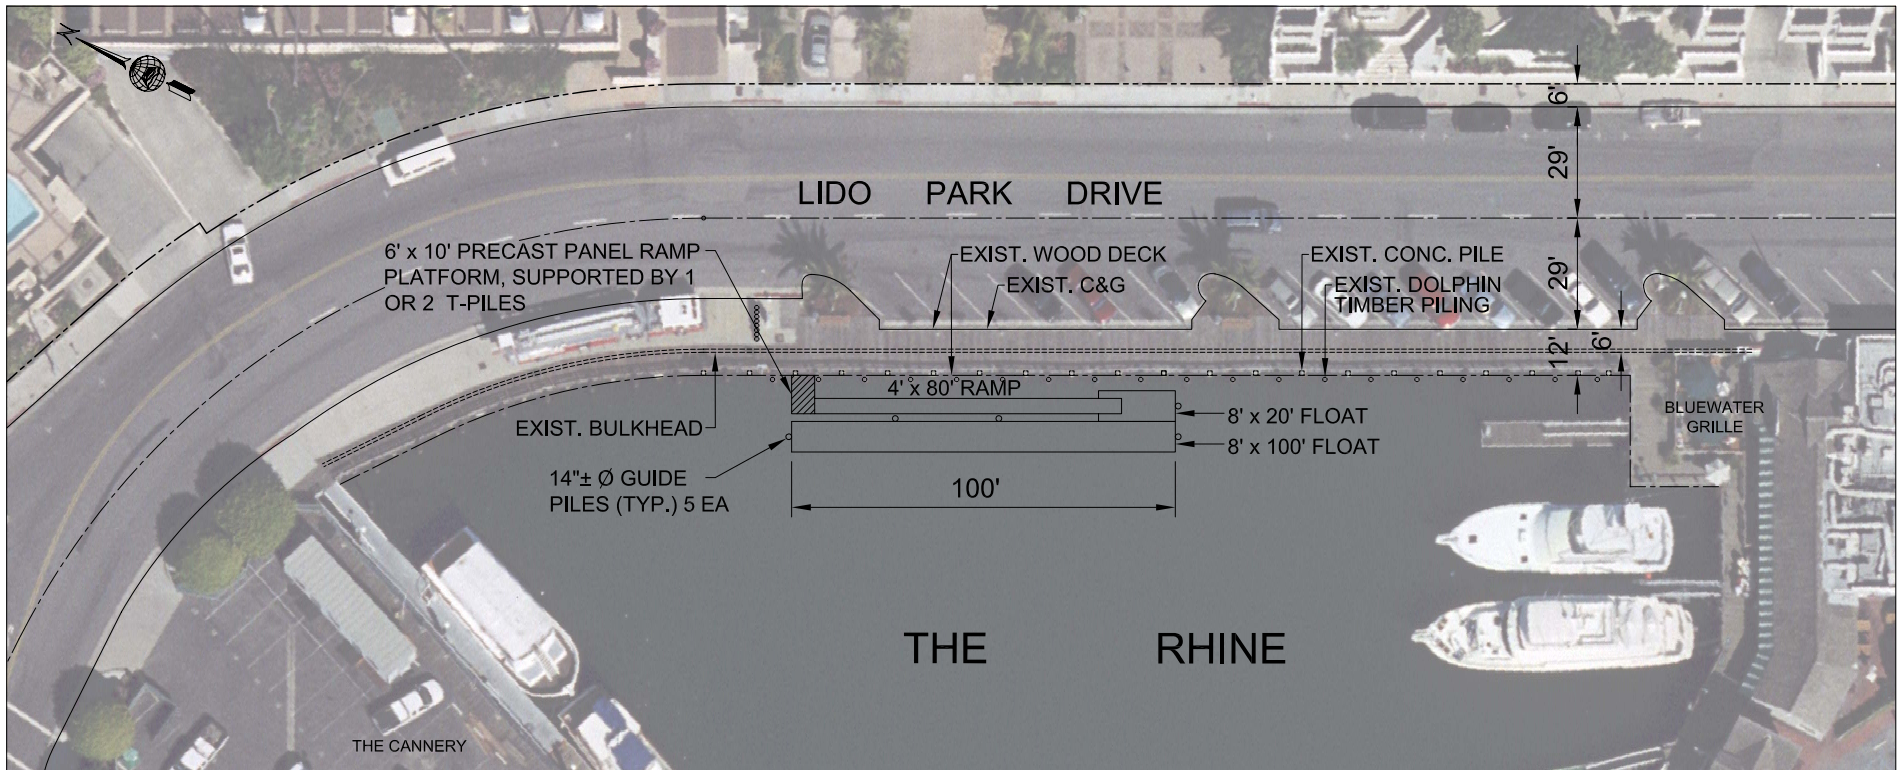

LOCATION MAP
NOT TO SCALE

PUBLIC WORKS DEPARTMENT RHINE WHARF ACCESSIBLE RAMP & DOCK

PLAN VIEW
N.T.S.