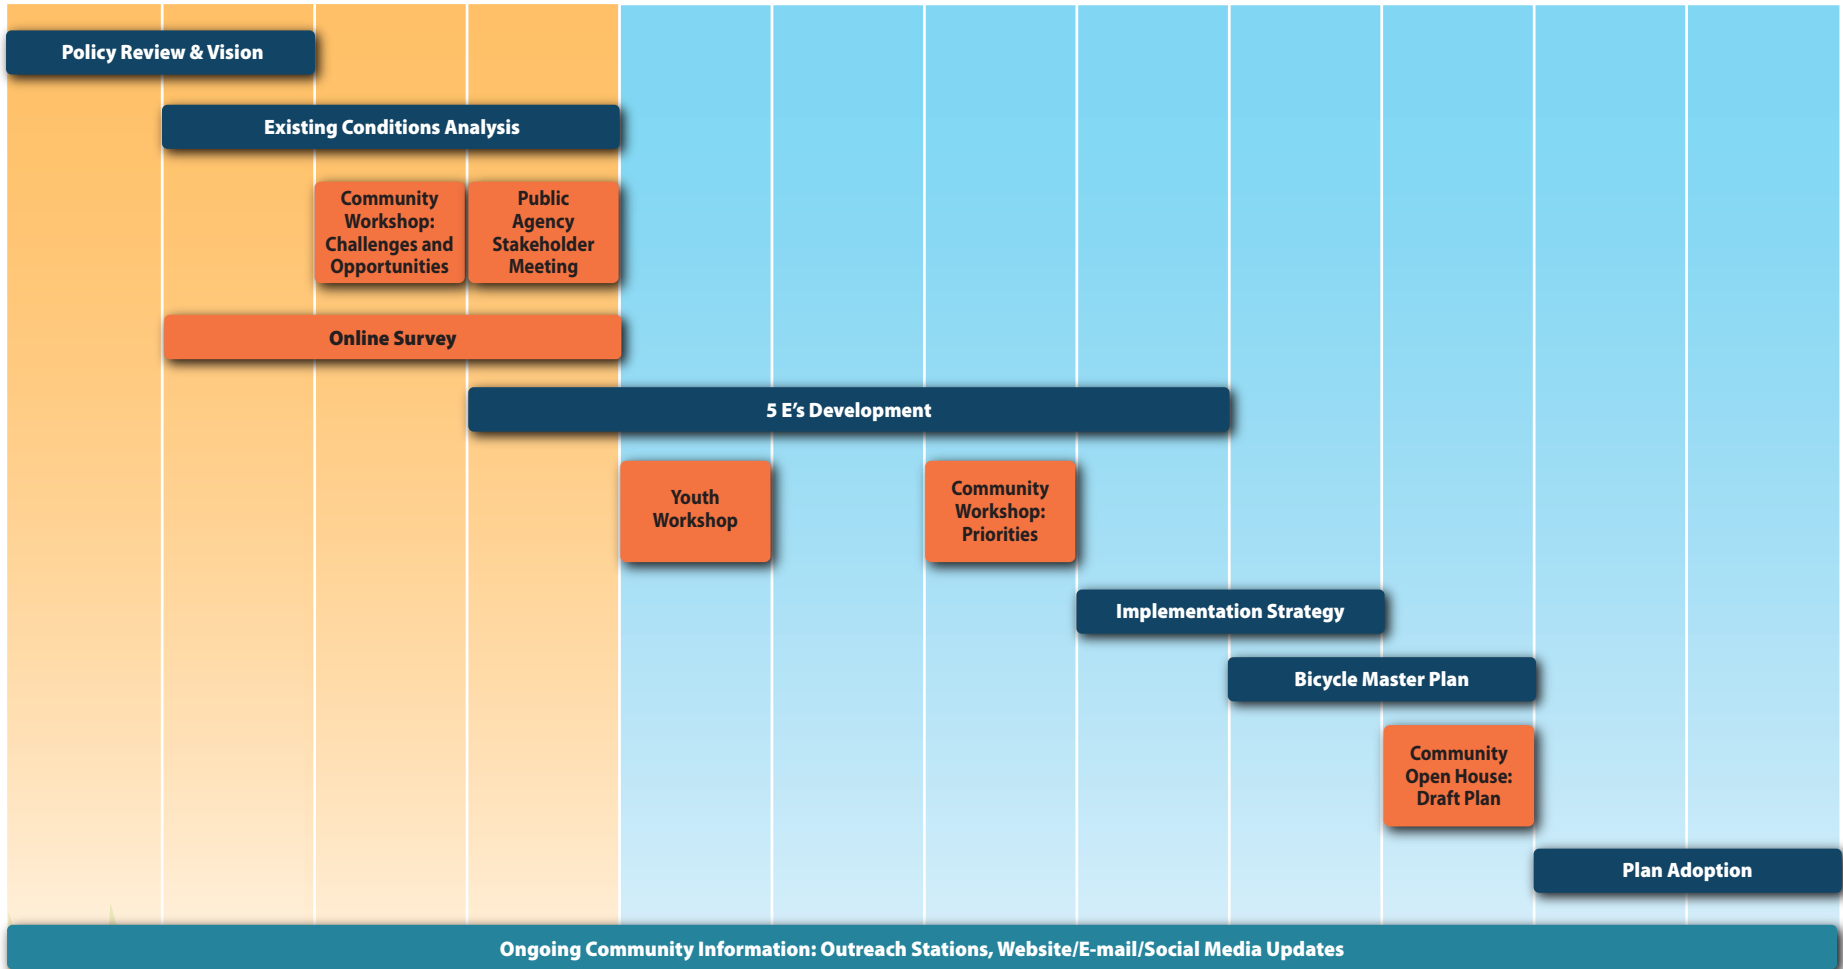

2013

2014

SUMMER

FALL

WINTER

SPRING

SUMMER

FALL

Newport Beach Bicycle Master Plan
Project Schedule