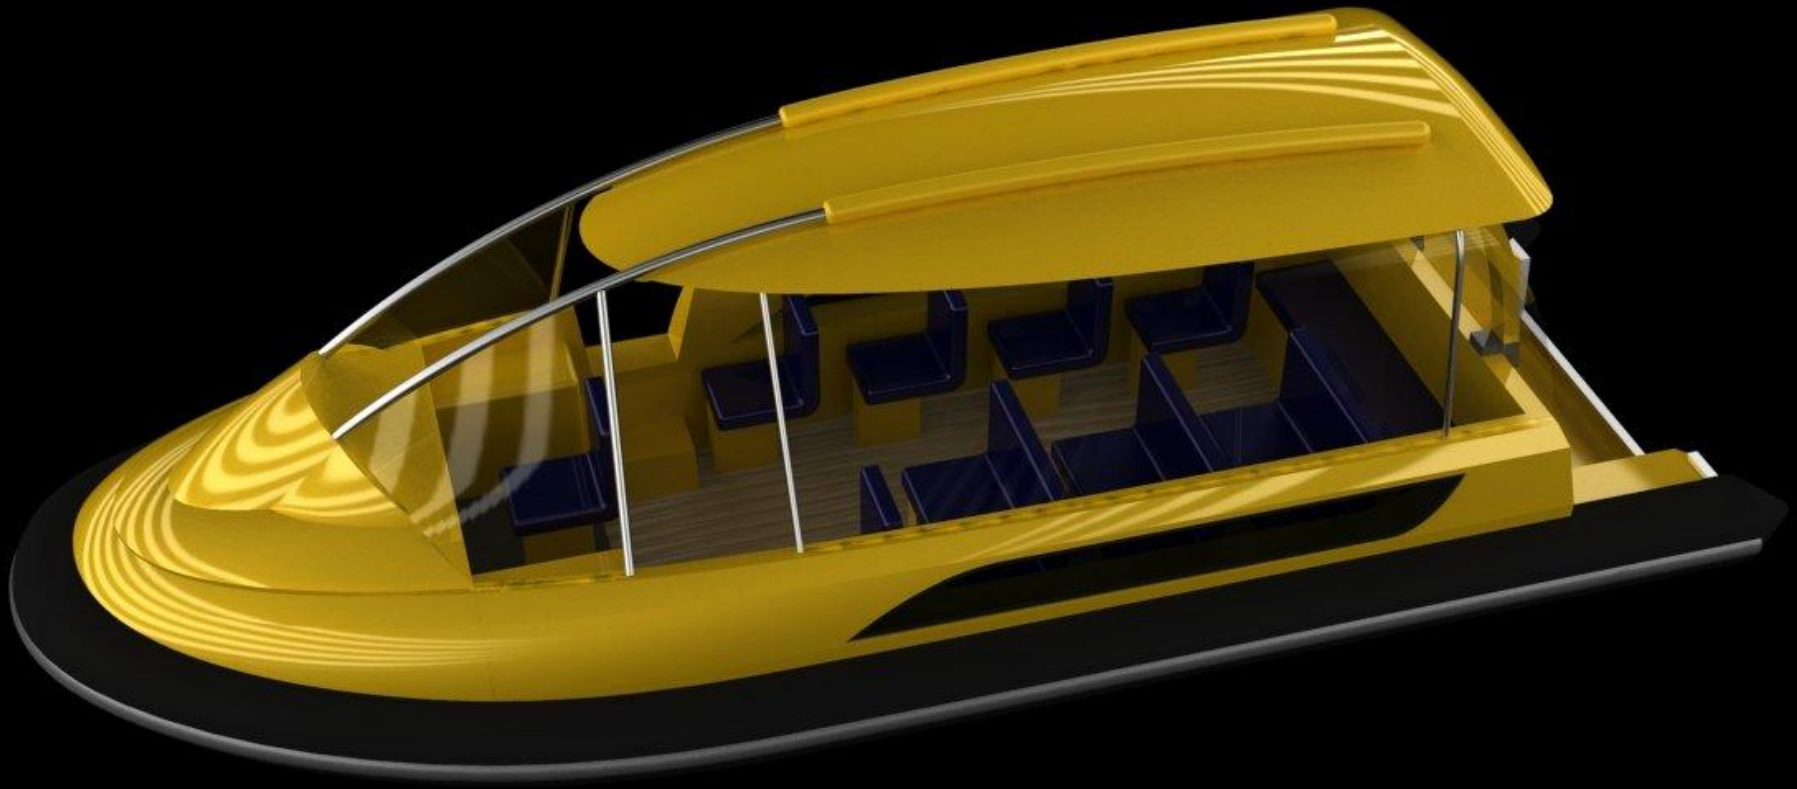

TAXI

TAXI

Private
Pier & Docks
Max Weight Limits
Pier 24
Gangway ... 8
Headstall ... 18
& Flanges
Use at Your Own Risk

Newport
BEACH
& COMPANY

Recreational Access to Harbor

- Pilot program for floating mooring docks
 - Two new public docks
 - Year-round water taxi service
 - In-part funded by visitor mooring fees
-