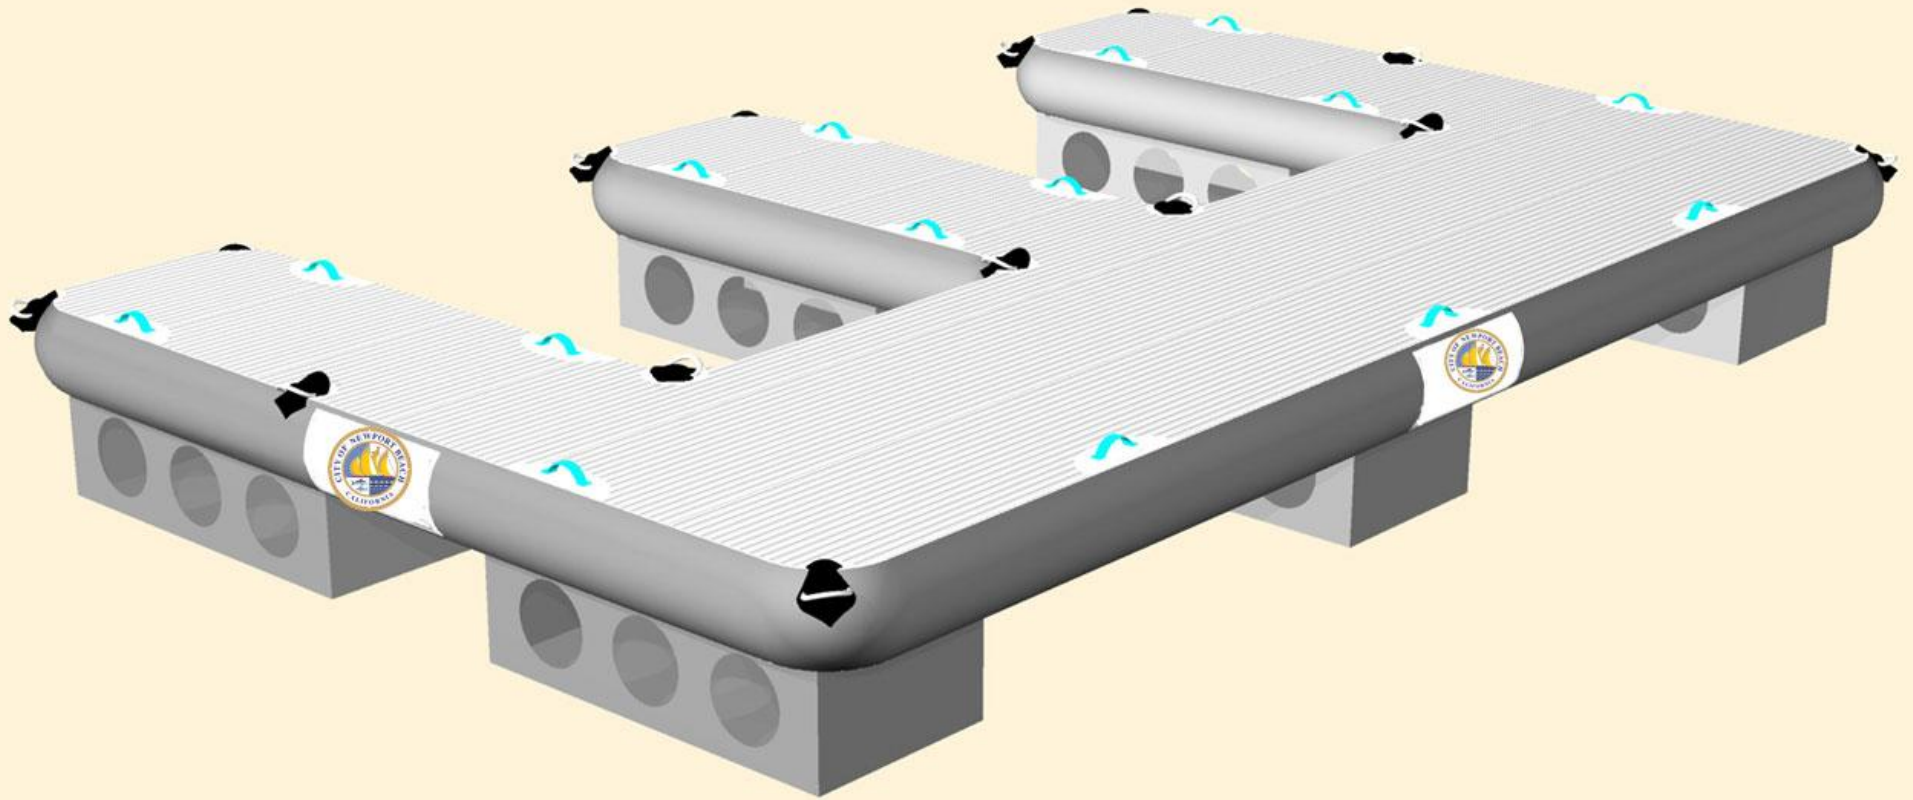

TAXI

TAXI

Private
Pier & Docks
Max Weight Limits
Pier 24
Gangway ... 8
Headstall ... 18
& Flanges
Use at Your Own Risk

Newport
BEACH
& COMPANY

Recreational Access to Harbor

- Pilot program for floating mooring docks
 - Two new public docks
 - Year-round water taxi service
 - In-part funded by visitor mooring fees
-