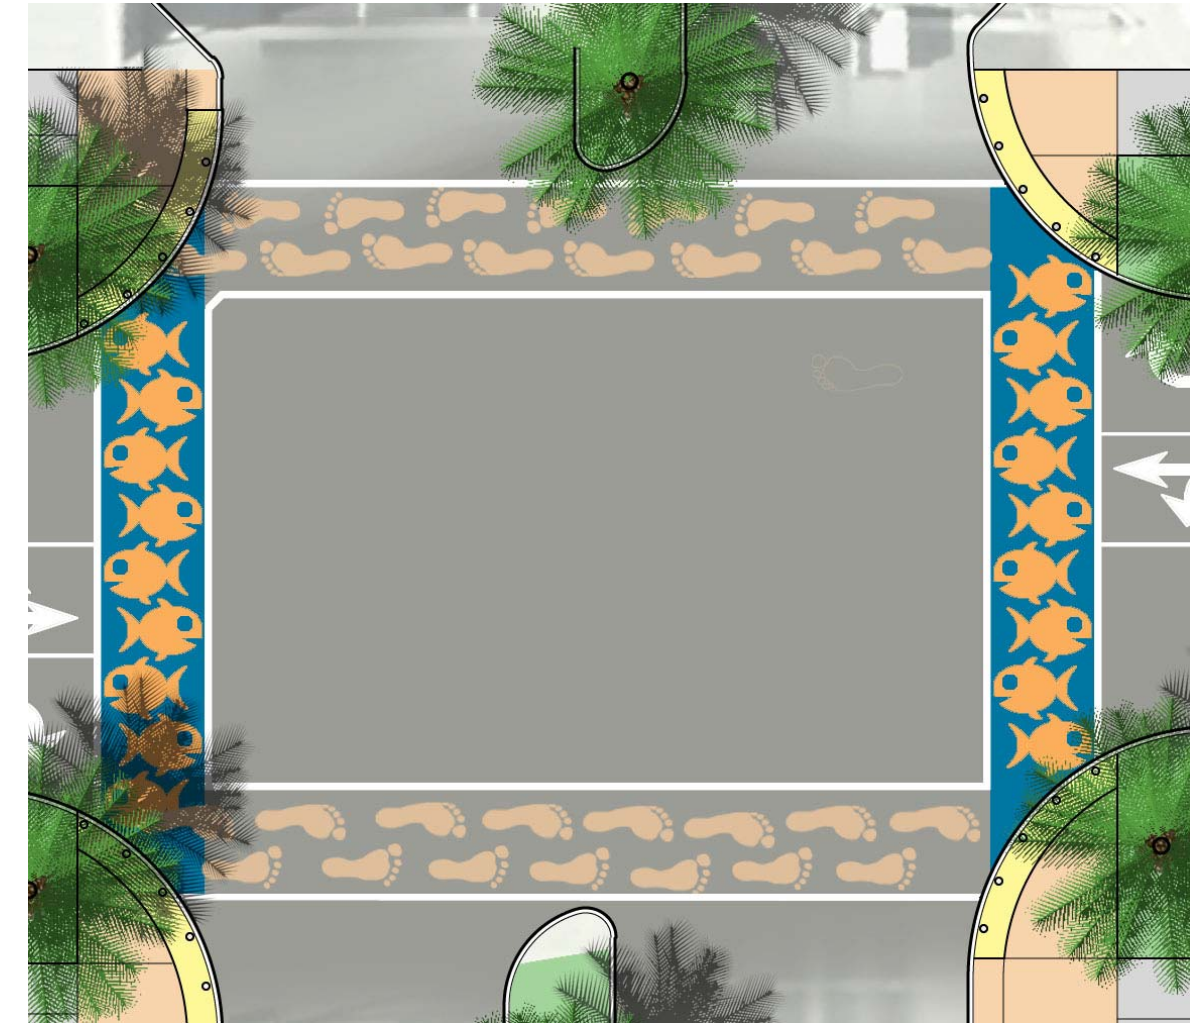

Intersection Options

Street Trees

Phoenix canariensis
Canary Island Date Palm

Metrosideros excelsa
New Zealand Christmas Tree

Syagrus romanzoffia
Queen Palm

Furniture

Bike Rack

Entry Monuments

Texture

Paving

Intersection Options & Materials

15th STREET REVITALIZATION PROJECT

NEWPORT BEACH, CALIFORNIA

May 29, 2014