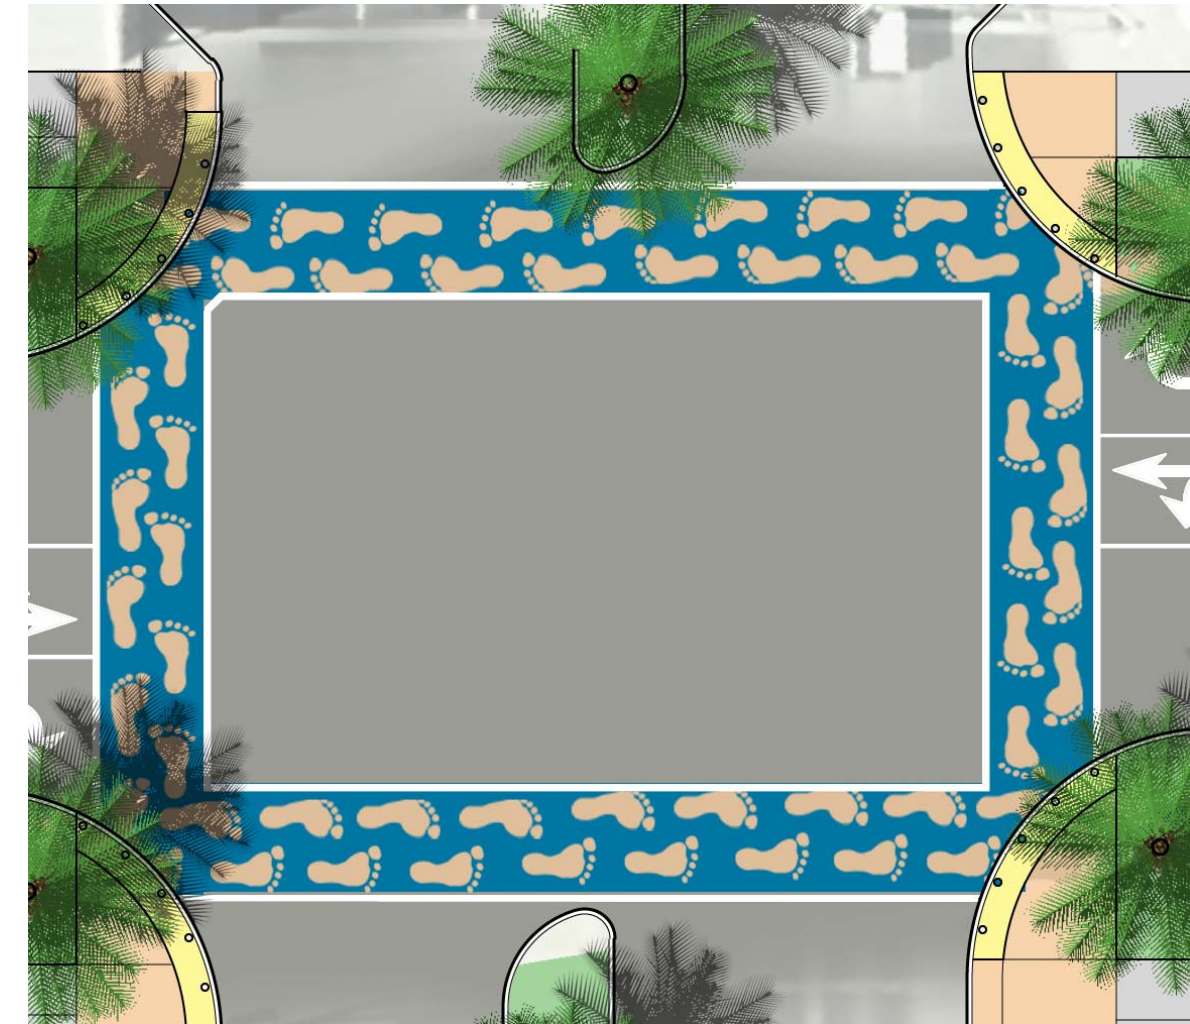

Intersection Options

Street Trees

Phoenix canariensis
Canary Island Date Palm

Metrosideros excelsa
New Zealand Christmas Tree

Syagrus romanzoffia
Queen Palm

Furniture

Bike Rack

Entry Monuments

Texture

Paving

Intersection Options & Materials

15th STREET REVITALIZATION PROJECT

NEWPORT BEACH, CALIFORNIA

May 29, 2014