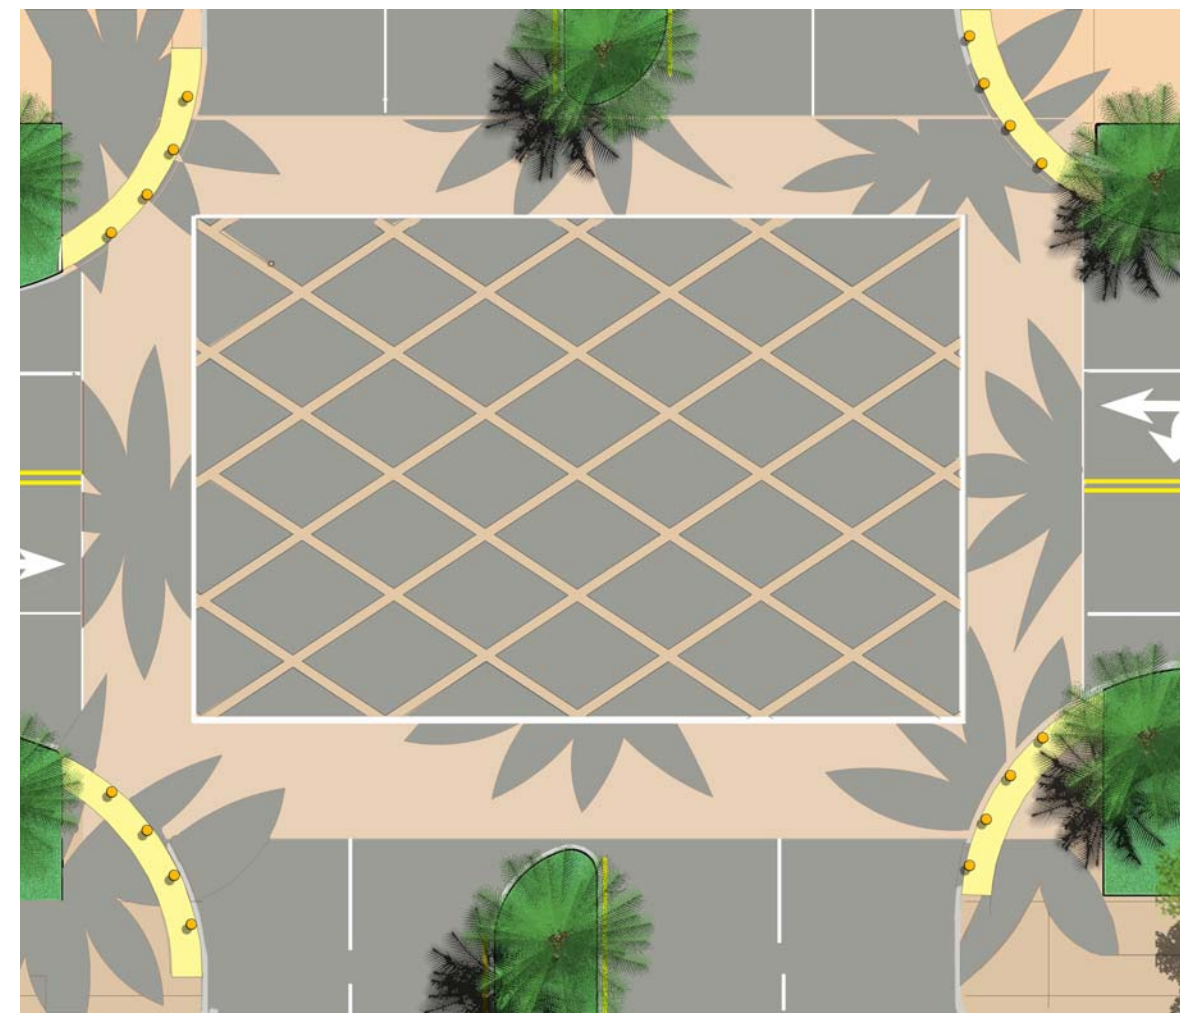

Intersection Options

Street Trees

Phoenix canariensis
Canary Island Date Palm

Metrosideros excelsa
New Zealand Christmas Tree

Syagrus romanzoffia
Queen Palm

Furniture

Bike Rack

Entry Monuments

Texture

Paving

Intersection Options & Materials

15th STREET REVITALIZATION PROJECT

NEWPORT BEACH, CALIFORNIA

May 29, 2014