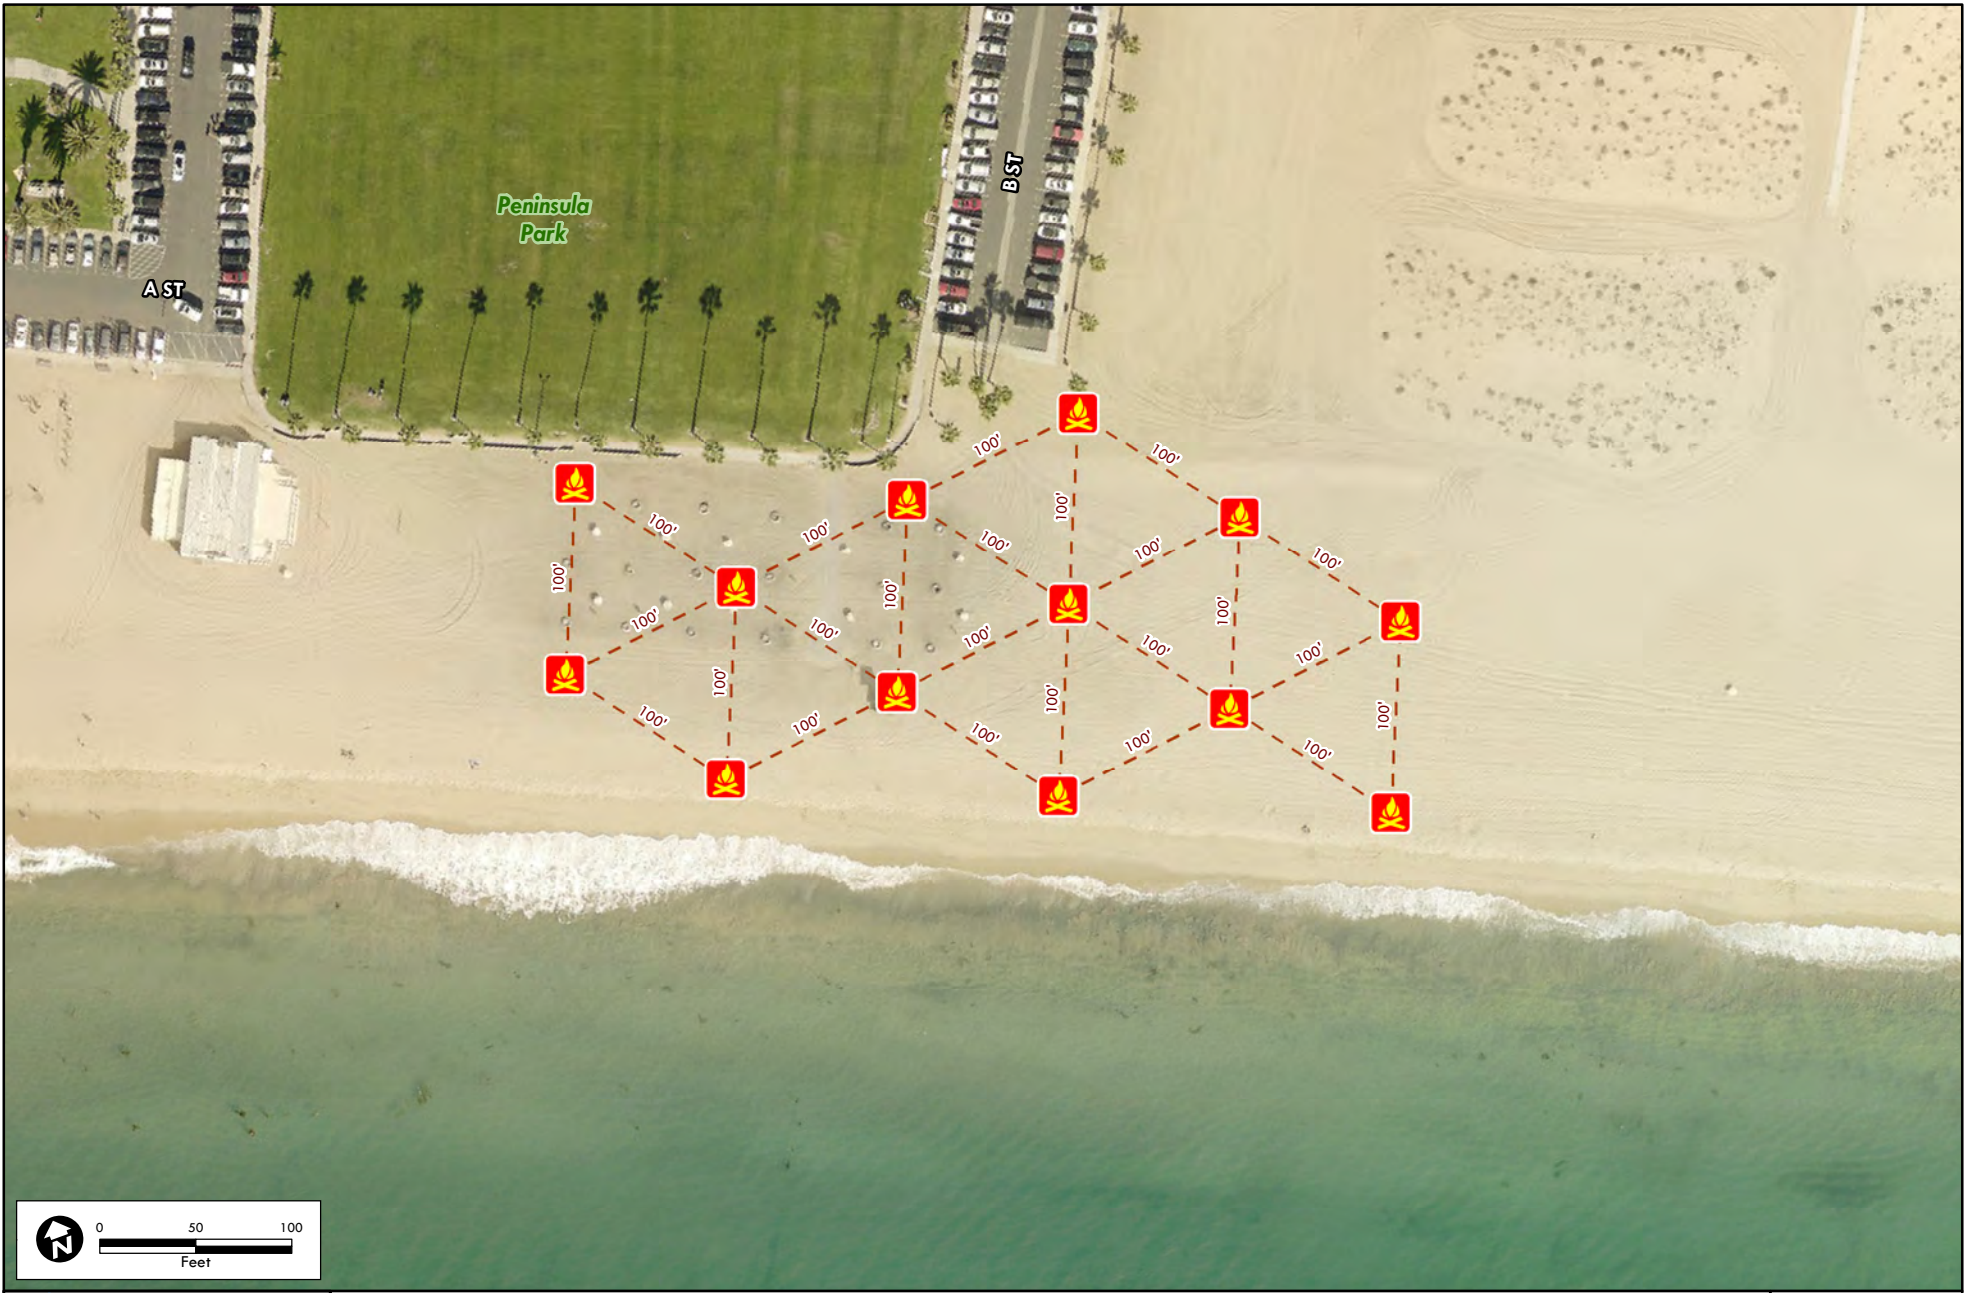

Council-Approved Plan ("Plan 1") Overview

● Wood Burning
(60)

City of Newport Beach
GIS Division
January 23, 2015

Council-Approved Plan West Balboa Pier

Wood Burning (13)

City of Newport Beach
GIS Division
January 23, 2015

Council-Approved Plan East Balboa Pier

Wood Burning (13)

City of Newport Beach
GIS Division
January 23, 2015

Council-Approved Plan CdM State Beach

Wood Burning (18)

City of Newport Beach
GIS Division
January 23, 2015

Plan1_NewportPier.mxd

Council-Approved Plan Newport Pier

 Wood burning (9)

City of Newport Beach
GIS Division
January 23, 2015

Council-Approved Plan Newport Dunes

Wood burning (7)

City of Newport Beach
GIS Division
January 23, 2015