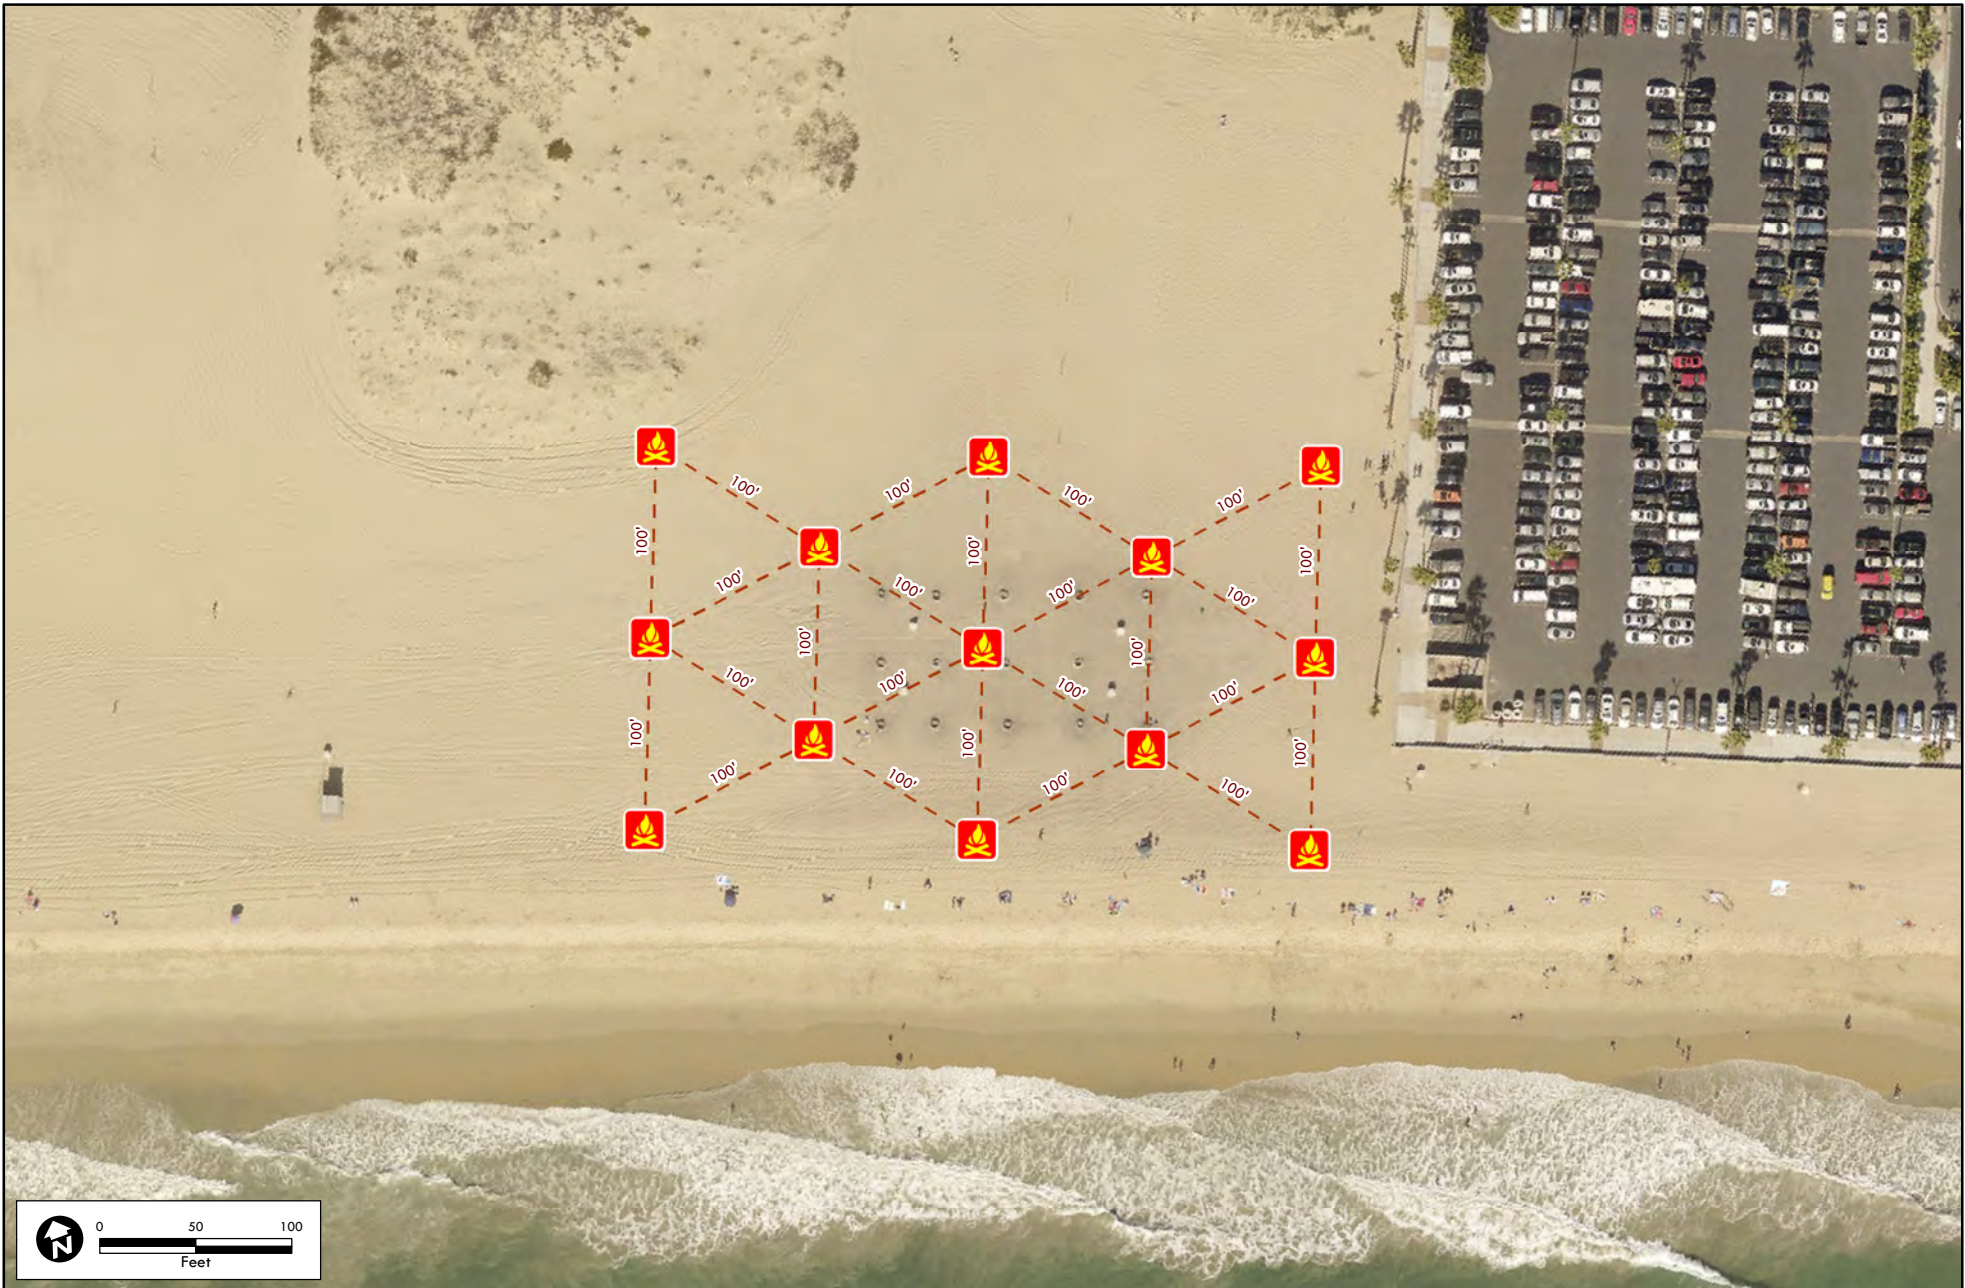

Council-Approved Plan ("Plan 1") Overview

● Wood Burning
(60)

City of Newport Beach
GIS Division
January 23, 2015

Council-Approved Plan West Balboa Pier

Wood Burning (13)

City of Newport Beach
GIS Division
January 23, 2015

Council-Approved Plan East Balboa Pier

Wood Burning (13)

City of Newport Beach
GIS Division
January 23, 2015

Council-Approved Plan CdM State Beach

Wood Burning (18)

City of Newport Beach
GIS Division
January 23, 2015

Plan1_NewportPier.mxd

Council-Approved Plan Newport Pier

 Wood burning (9)

City of Newport Beach
GIS Division
January 23, 2015

Council-Approved Plan Newport Dunes

Wood burning (7)

City of Newport Beach
GIS Division
January 23, 2015