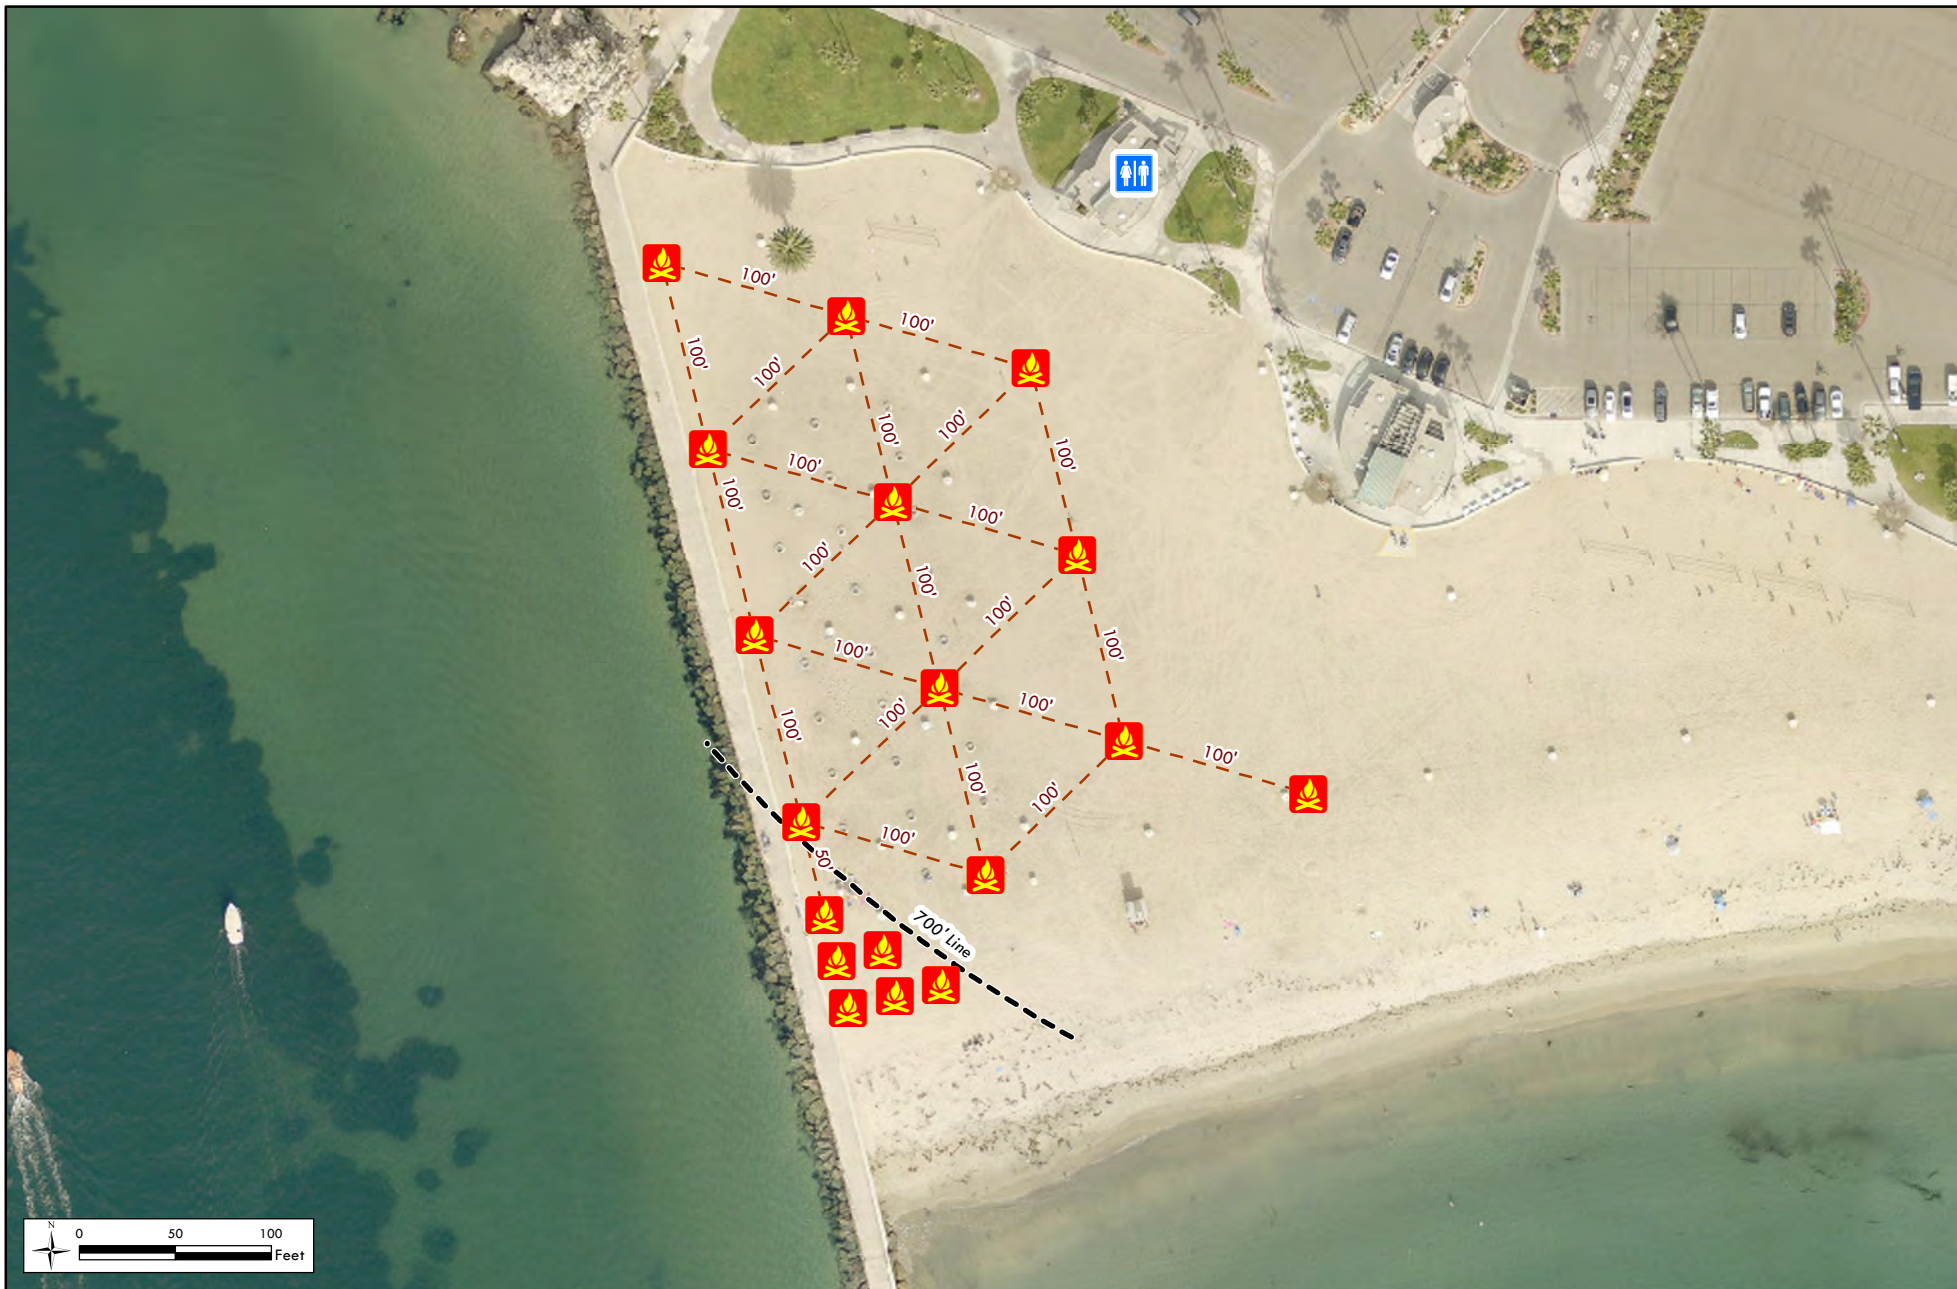

## "Alternate Plan 2" West Balboa Pier

Wood Burning Rings  
(22)

Public Restrooms

City of Newport Beach  
GIS Division  
January 21, 2015

## "Alternate Plan 2" East Balboa Pier

Wood Burning Rings  
(20)

Public Restrooms

City of Newport Beach  
GIS Division  
January 21, 2015