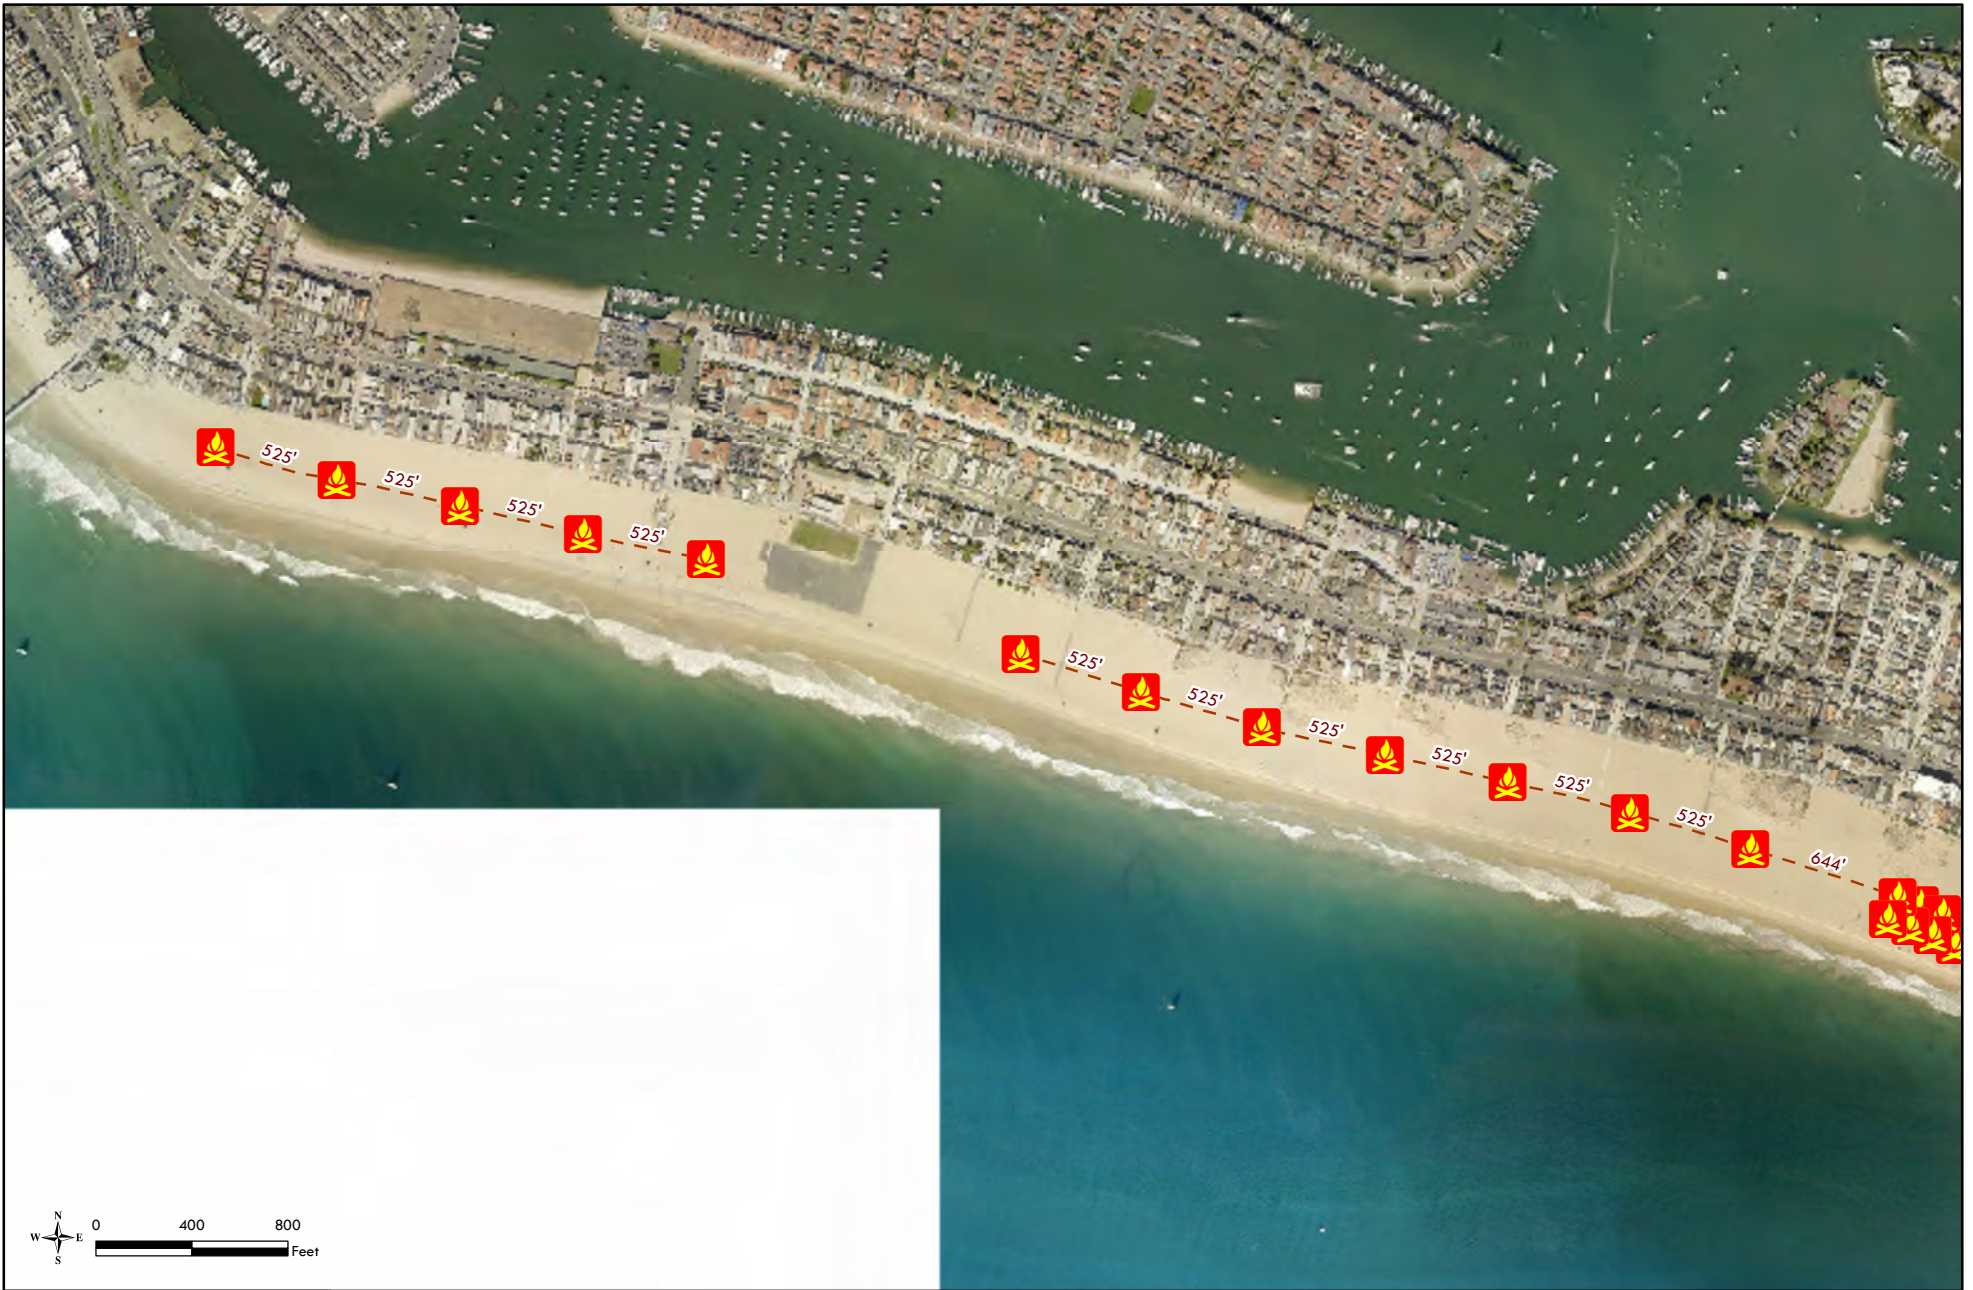

## "Alternate Plan 5" Overview

● Wood Burning  
Rings (60)

City of Newport Beach  
GIS Division  
January 22, 2015

## "Alternate Plan 5" Pier to Pier

 Wood Burning

City of Newport Beach  
GIS Division  
January 22, 2015