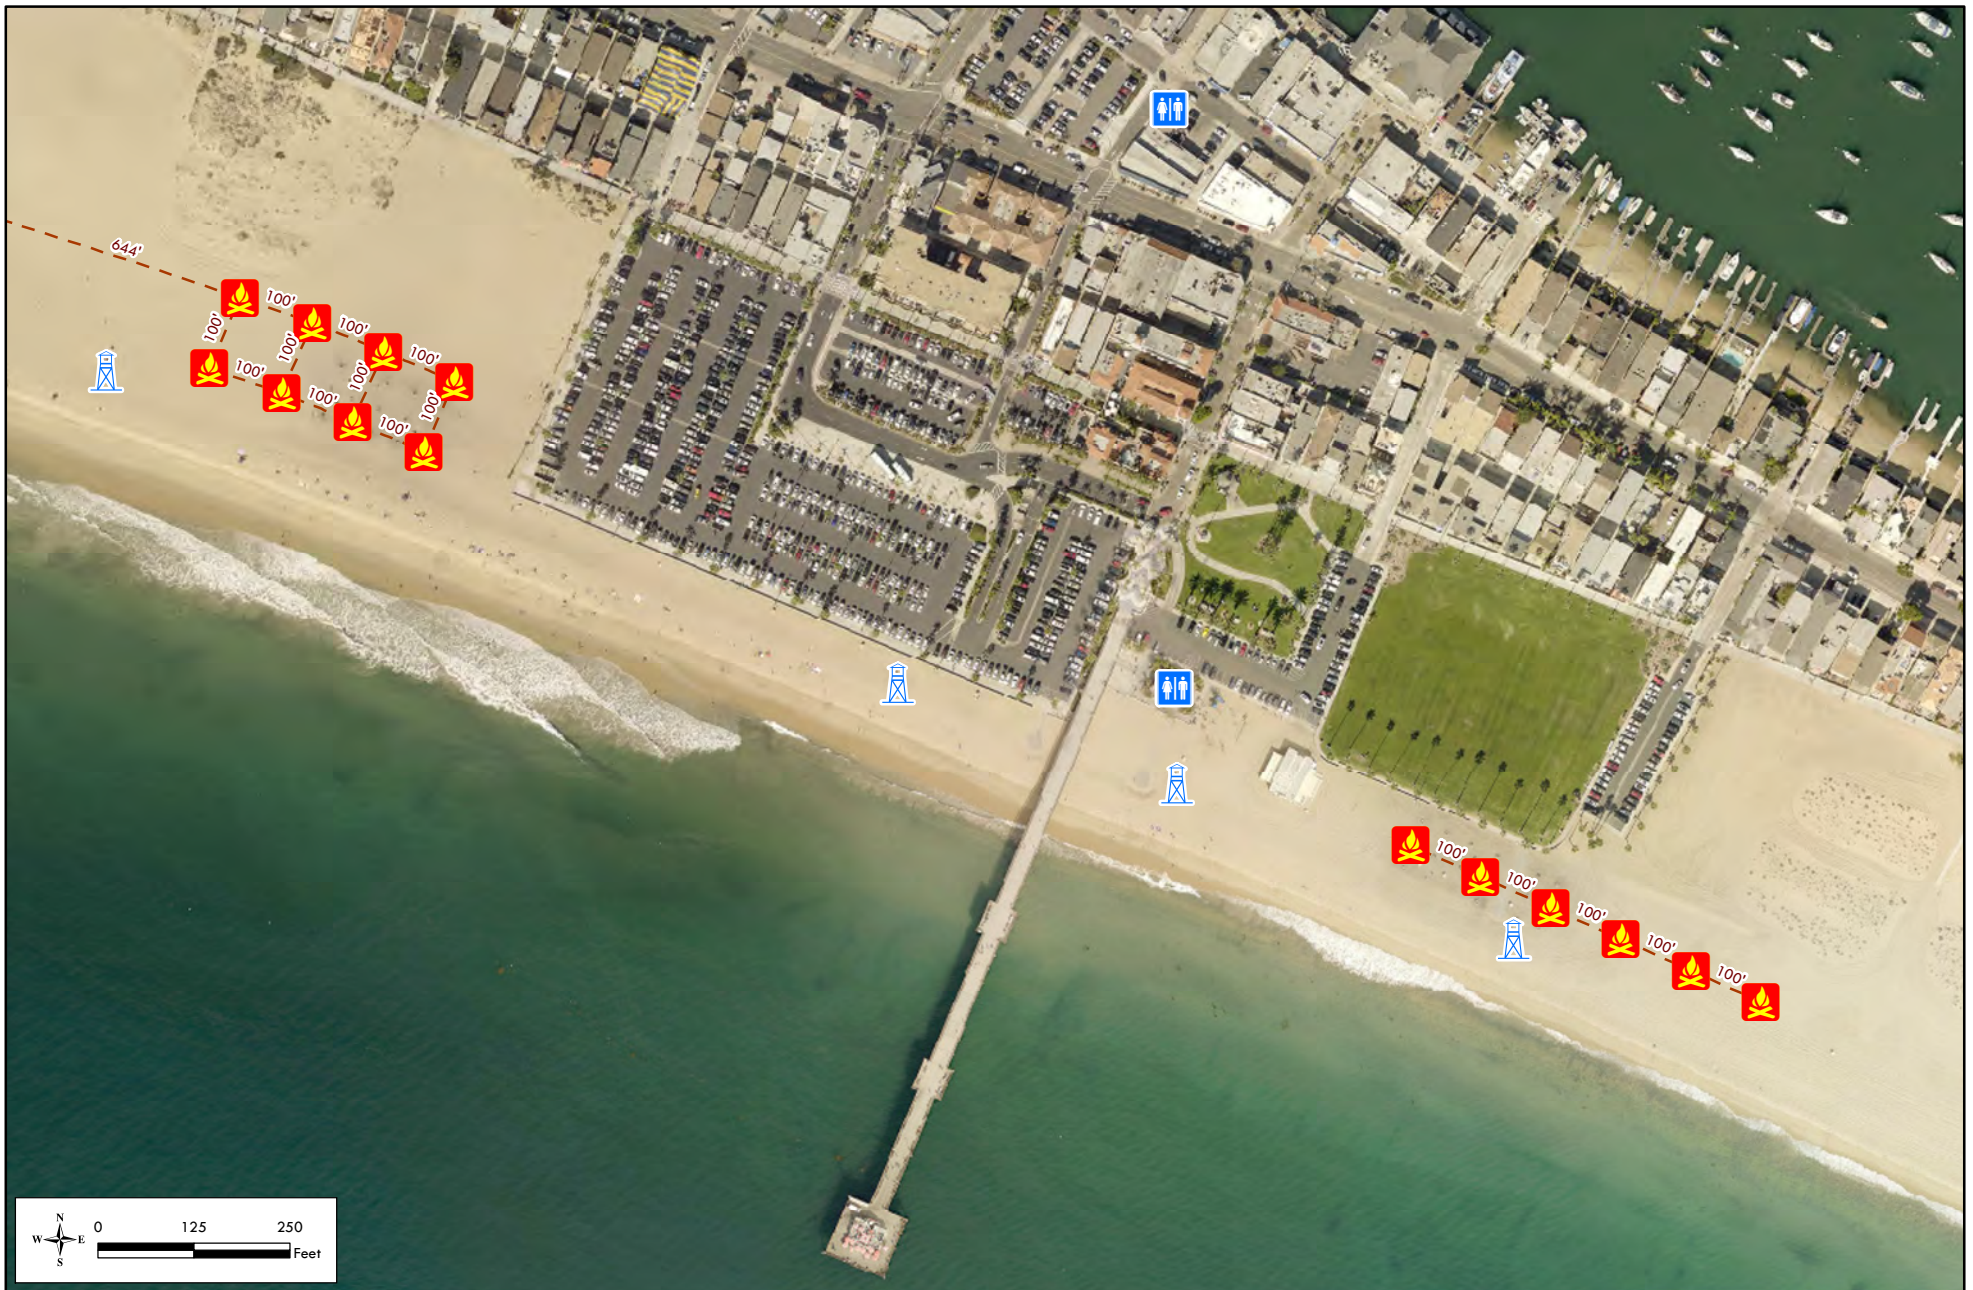

## "Alternate Plan 5" West Newport

Wood Burning  
Rings (20)

City of Newport Beach  
GIS Division  
January 22, 2015

## "Alternate Plan 5" Pier to Pier

 Wood Burning

City of Newport Beach  
GIS Division  
January 22, 2015

## "Alternate Plan 5" Balboa Pier (East & West)

Wood Burning  
Rings (14)

City of Newport Beach  
GIS Division  
January 22, 2015