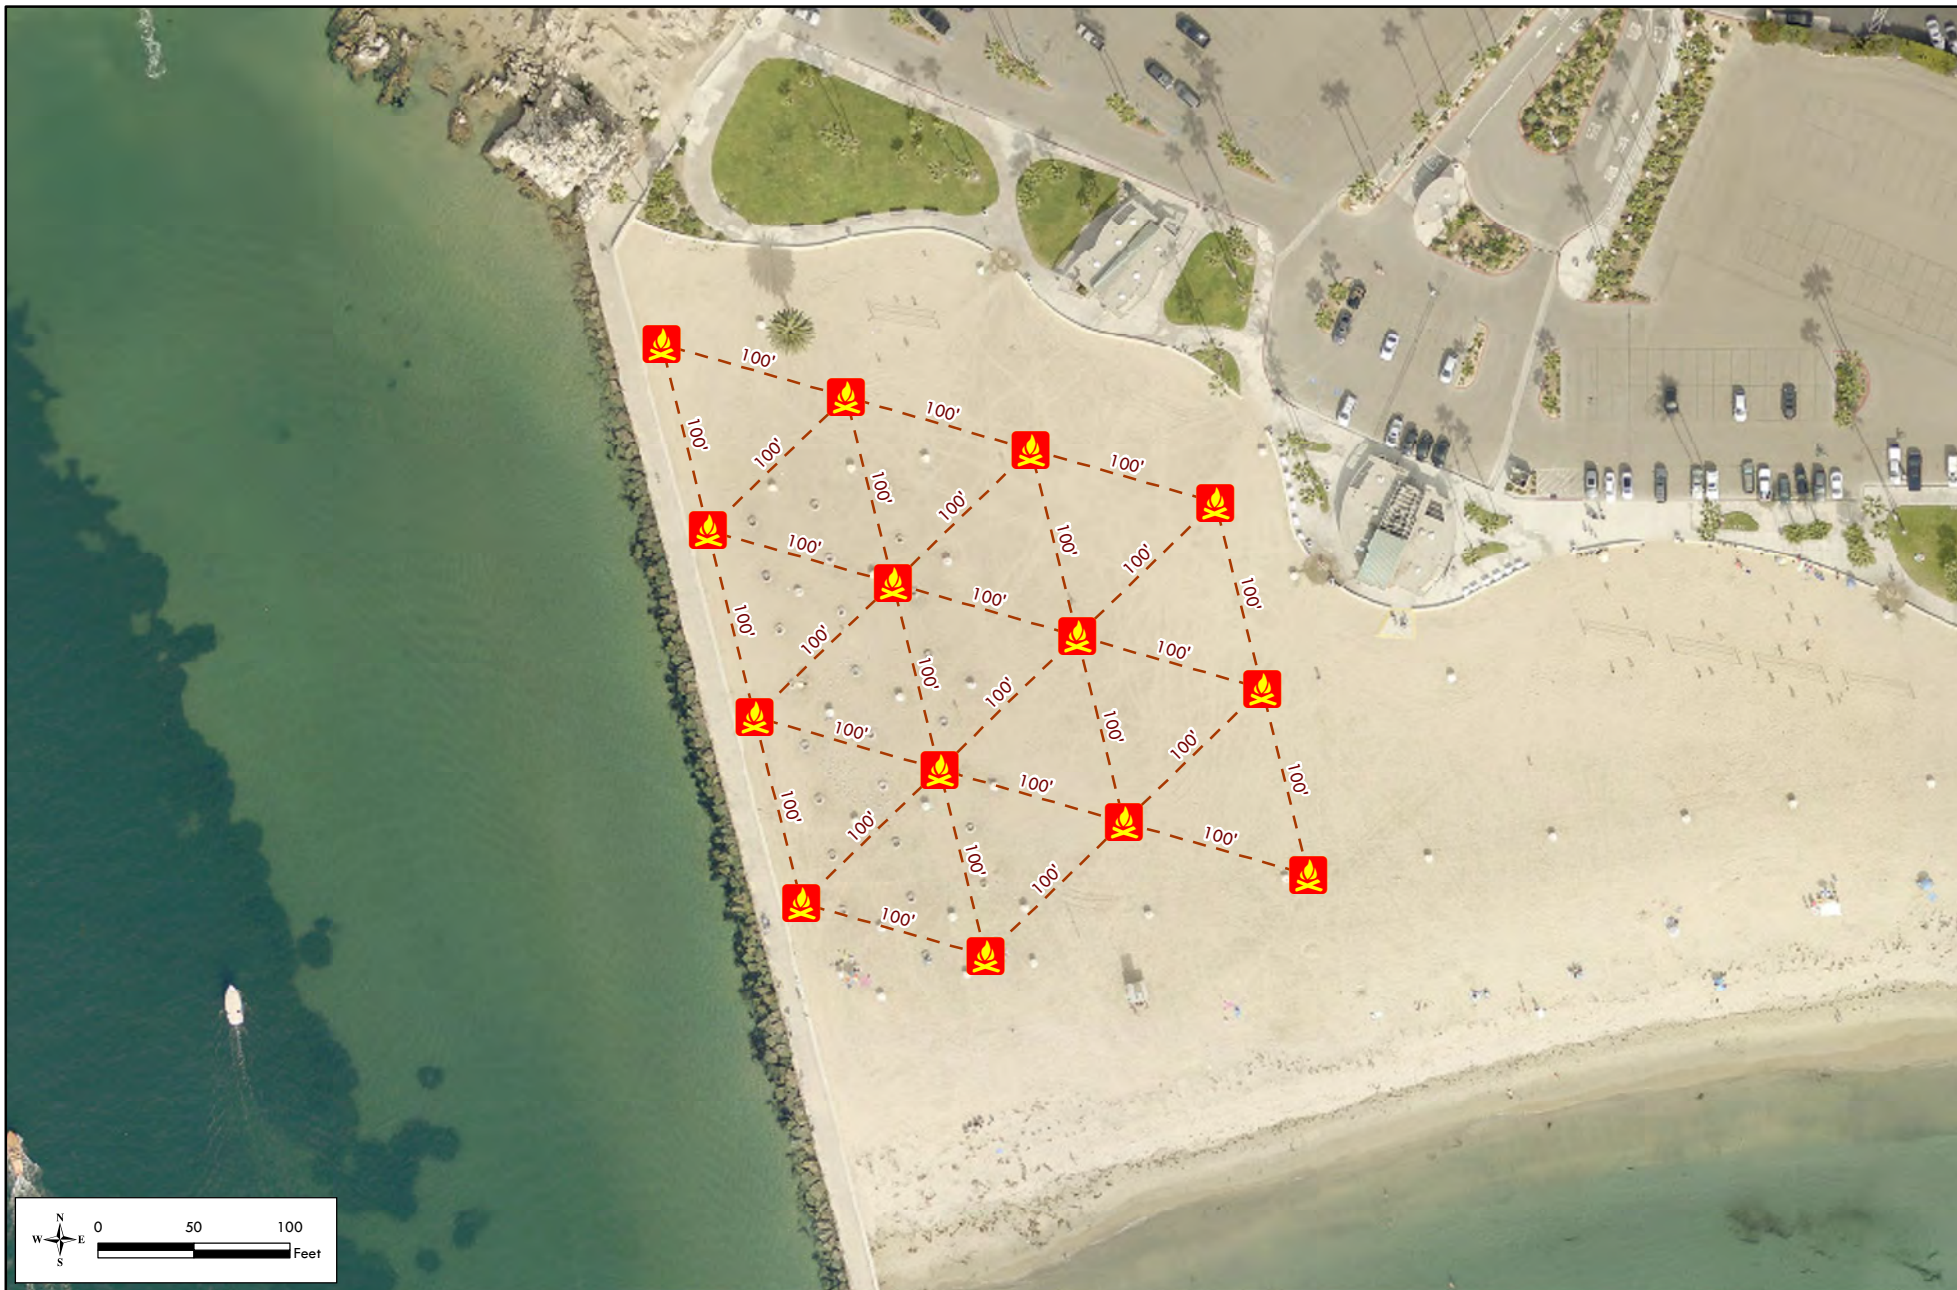

## "Alternate Plan 5" Pier to Pier

 Wood Burning

City of Newport Beach  
GIS Division  
January 22, 2015

## "Alternate Plan 5" Balboa Pier (East & West)

Wood Burning  
Rings (14)

City of Newport Beach  
GIS Division  
January 22, 2015