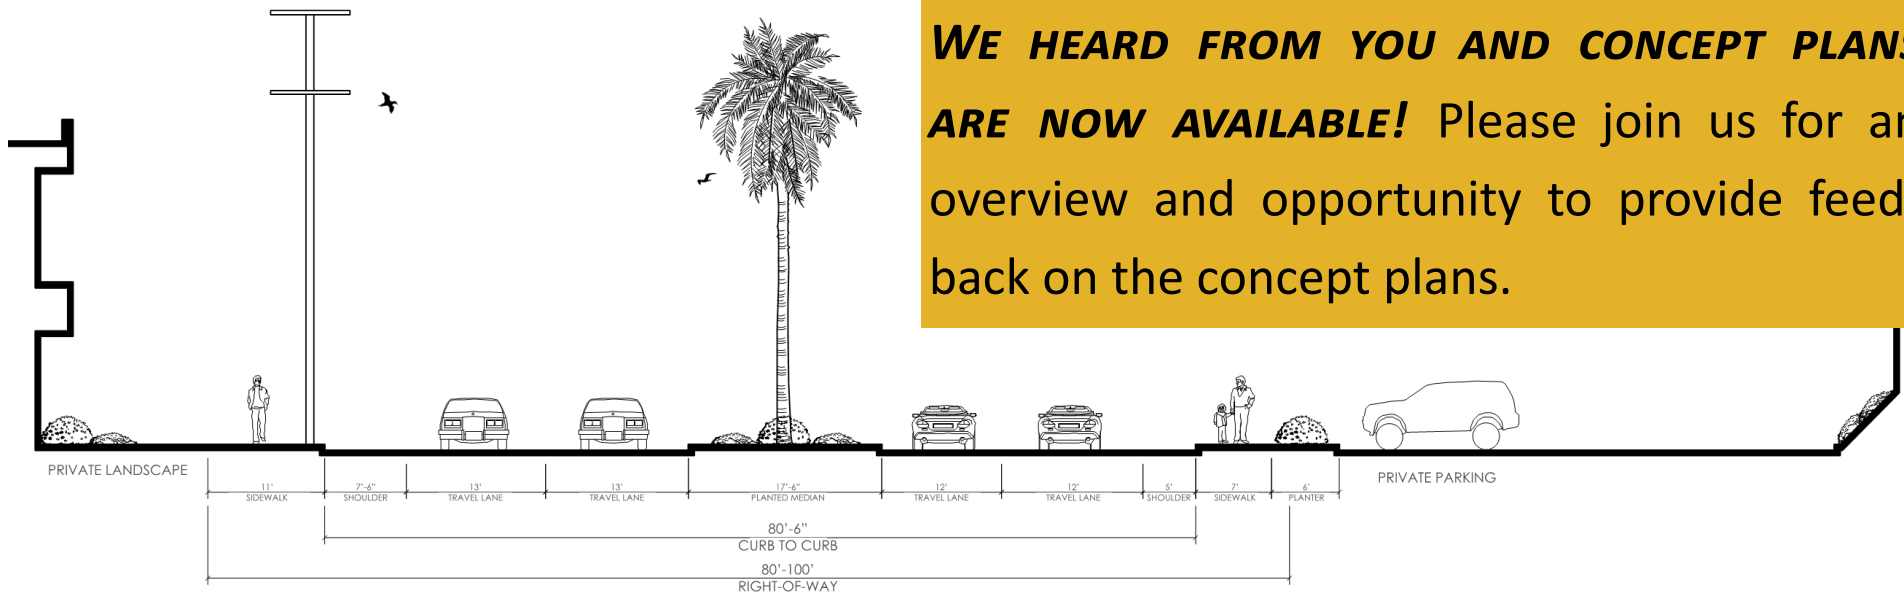

West Newport Mesa Streetscape Master Plan

PUBLIC WORKSHOP #2

WEDNESDAY, MARCH 16, 2016 @ 5:30 P.M.

881 WEST 15TH STREET (WEST NEWPORT COMMUNITY CENTER/PACIFICA HIGH SCHOOL)

WE HEARD FROM YOU AND CONCEPT PLANS ARE NOW AVAILABLE! Please join us for an overview and opportunity to provide feedback on the concept plans.