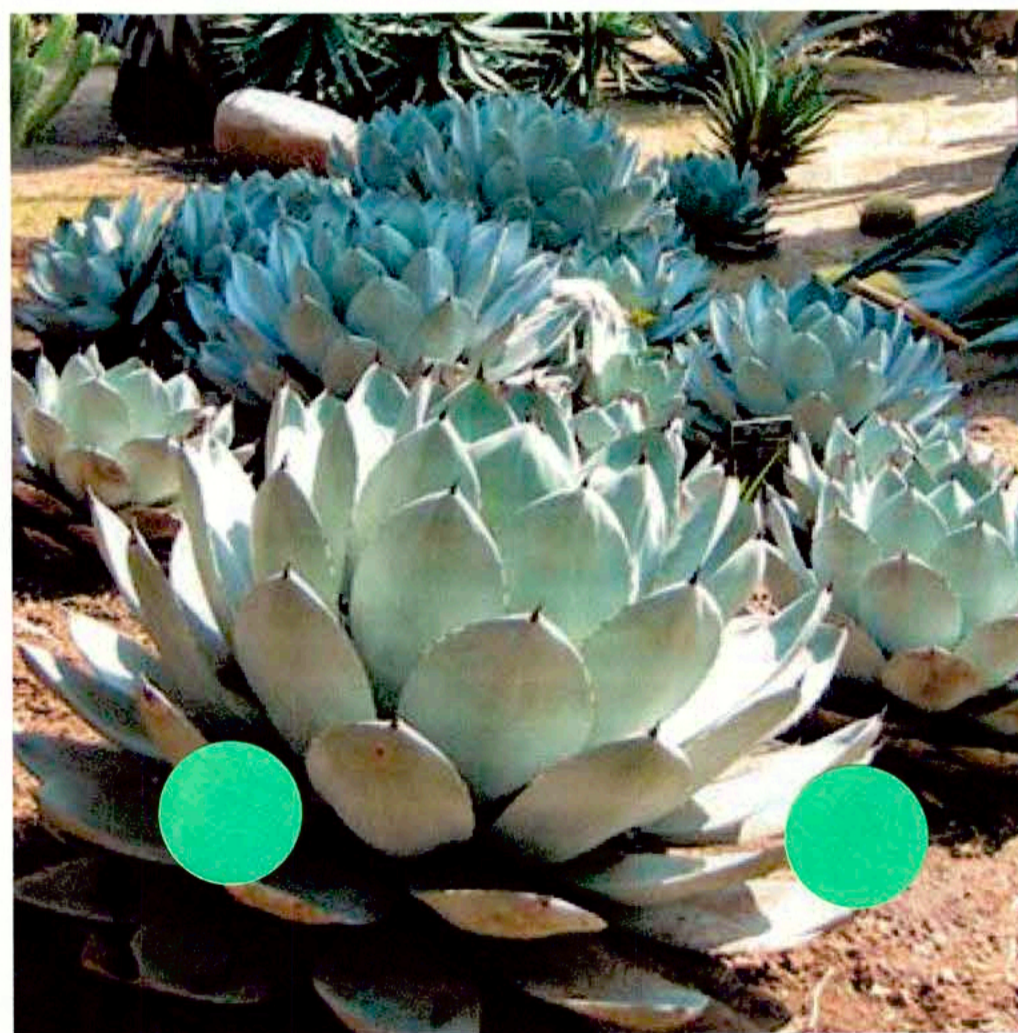

LARGE SHRUBS

Agave americana
Blue Agave

Cistus purpureus
Purple Rockrose

Muhlenbergia
Deer Grass

Trichostema lanatum
Woolly Blue Curls

SMALL SHRUBS AND GROUNDCOVERS

Agave parryi
Parry's Agave

Arctostaphylos edmundsii
Manzanita

Carex praegracilis
California Field Sedge

Senecio serpens
Blue Chalk Sticks

ADDITIONAL SHRUBS AND GROUNDCOVER

Anigozanthos flavidus
Kangaroo Paw

Bougainvillea spp.
Bougainvillea

Carissa macrocarpa
Natal Plum