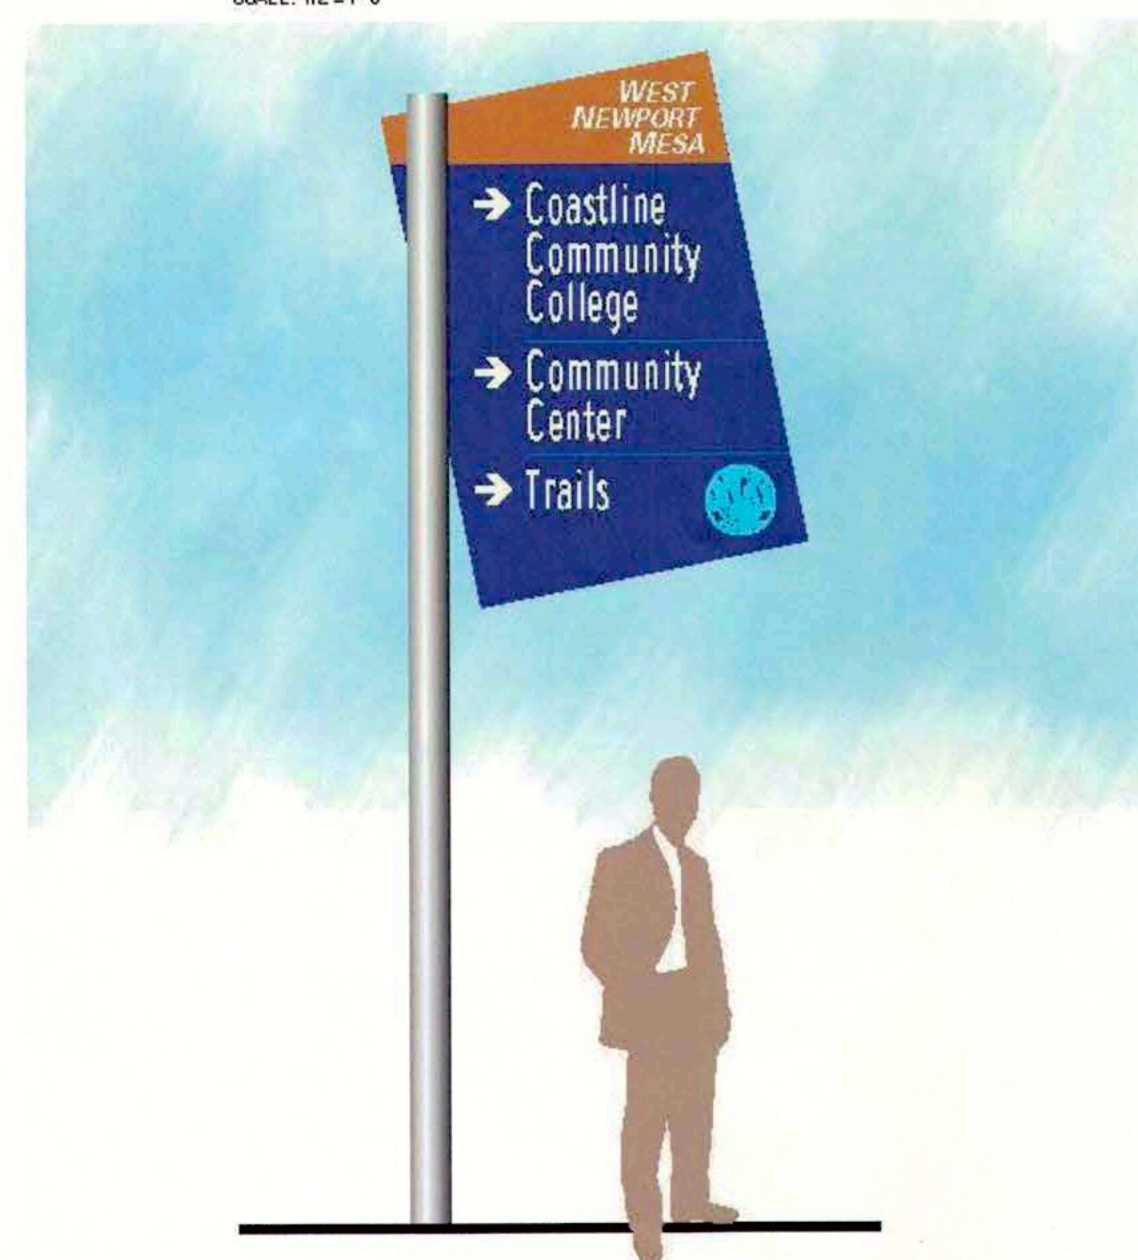

WAYFINDING