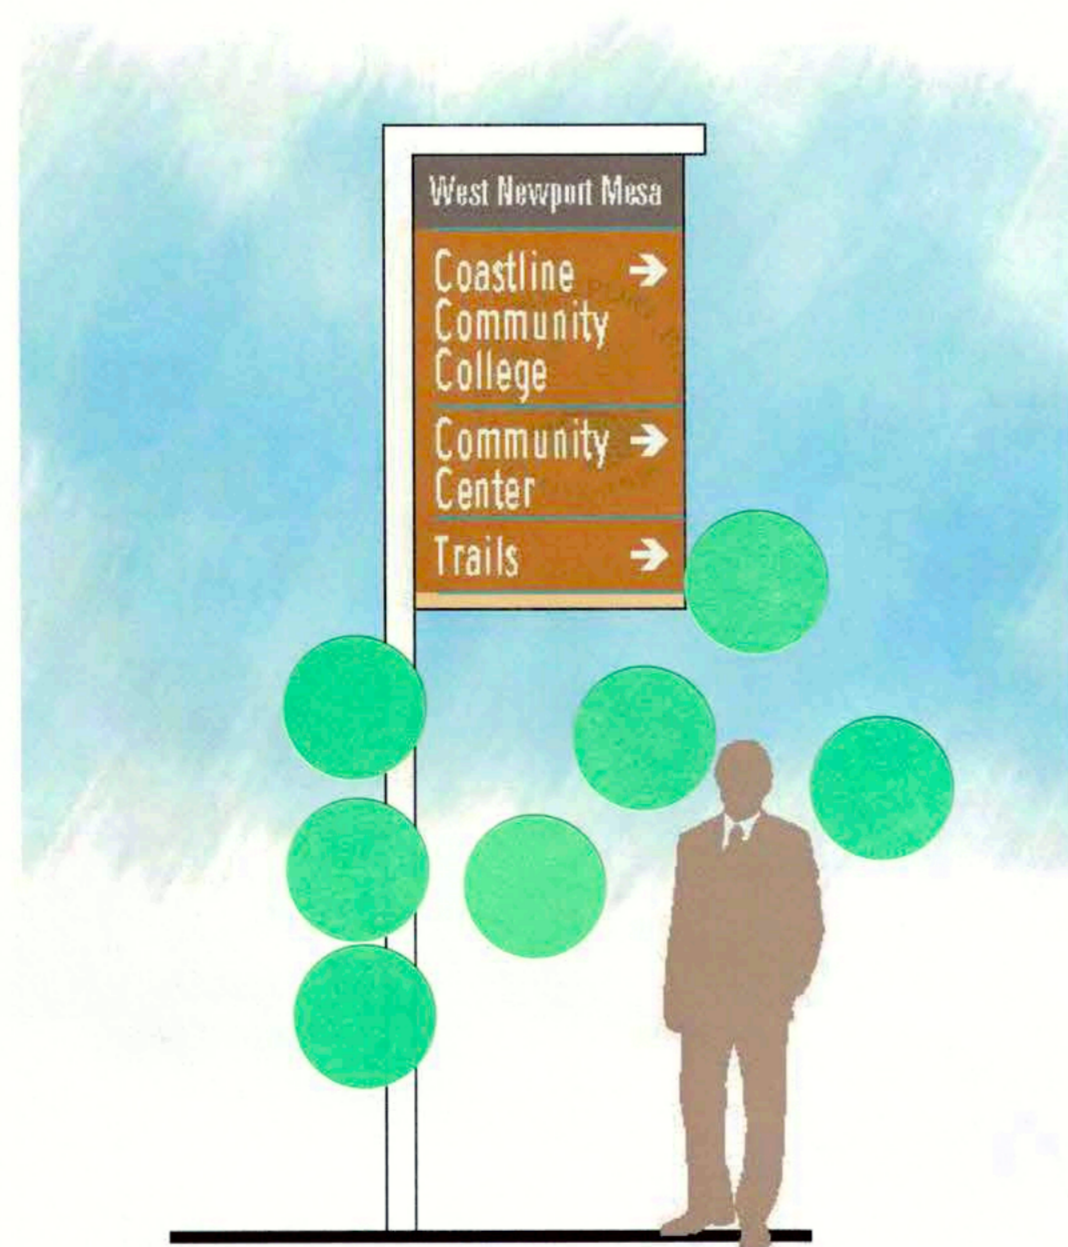

WAYFINDING