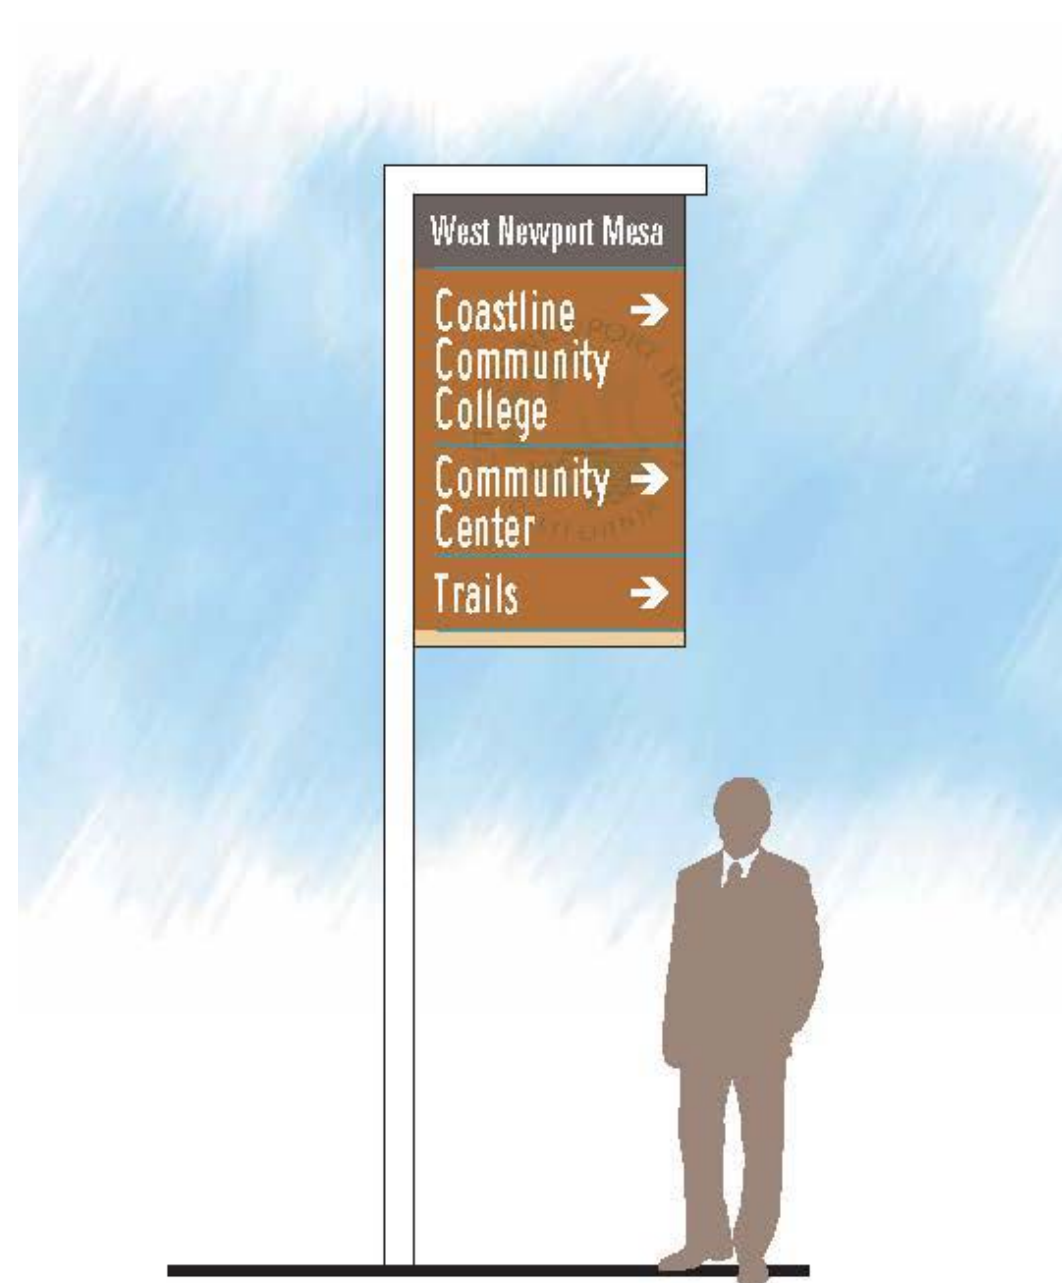

WAYFINDING