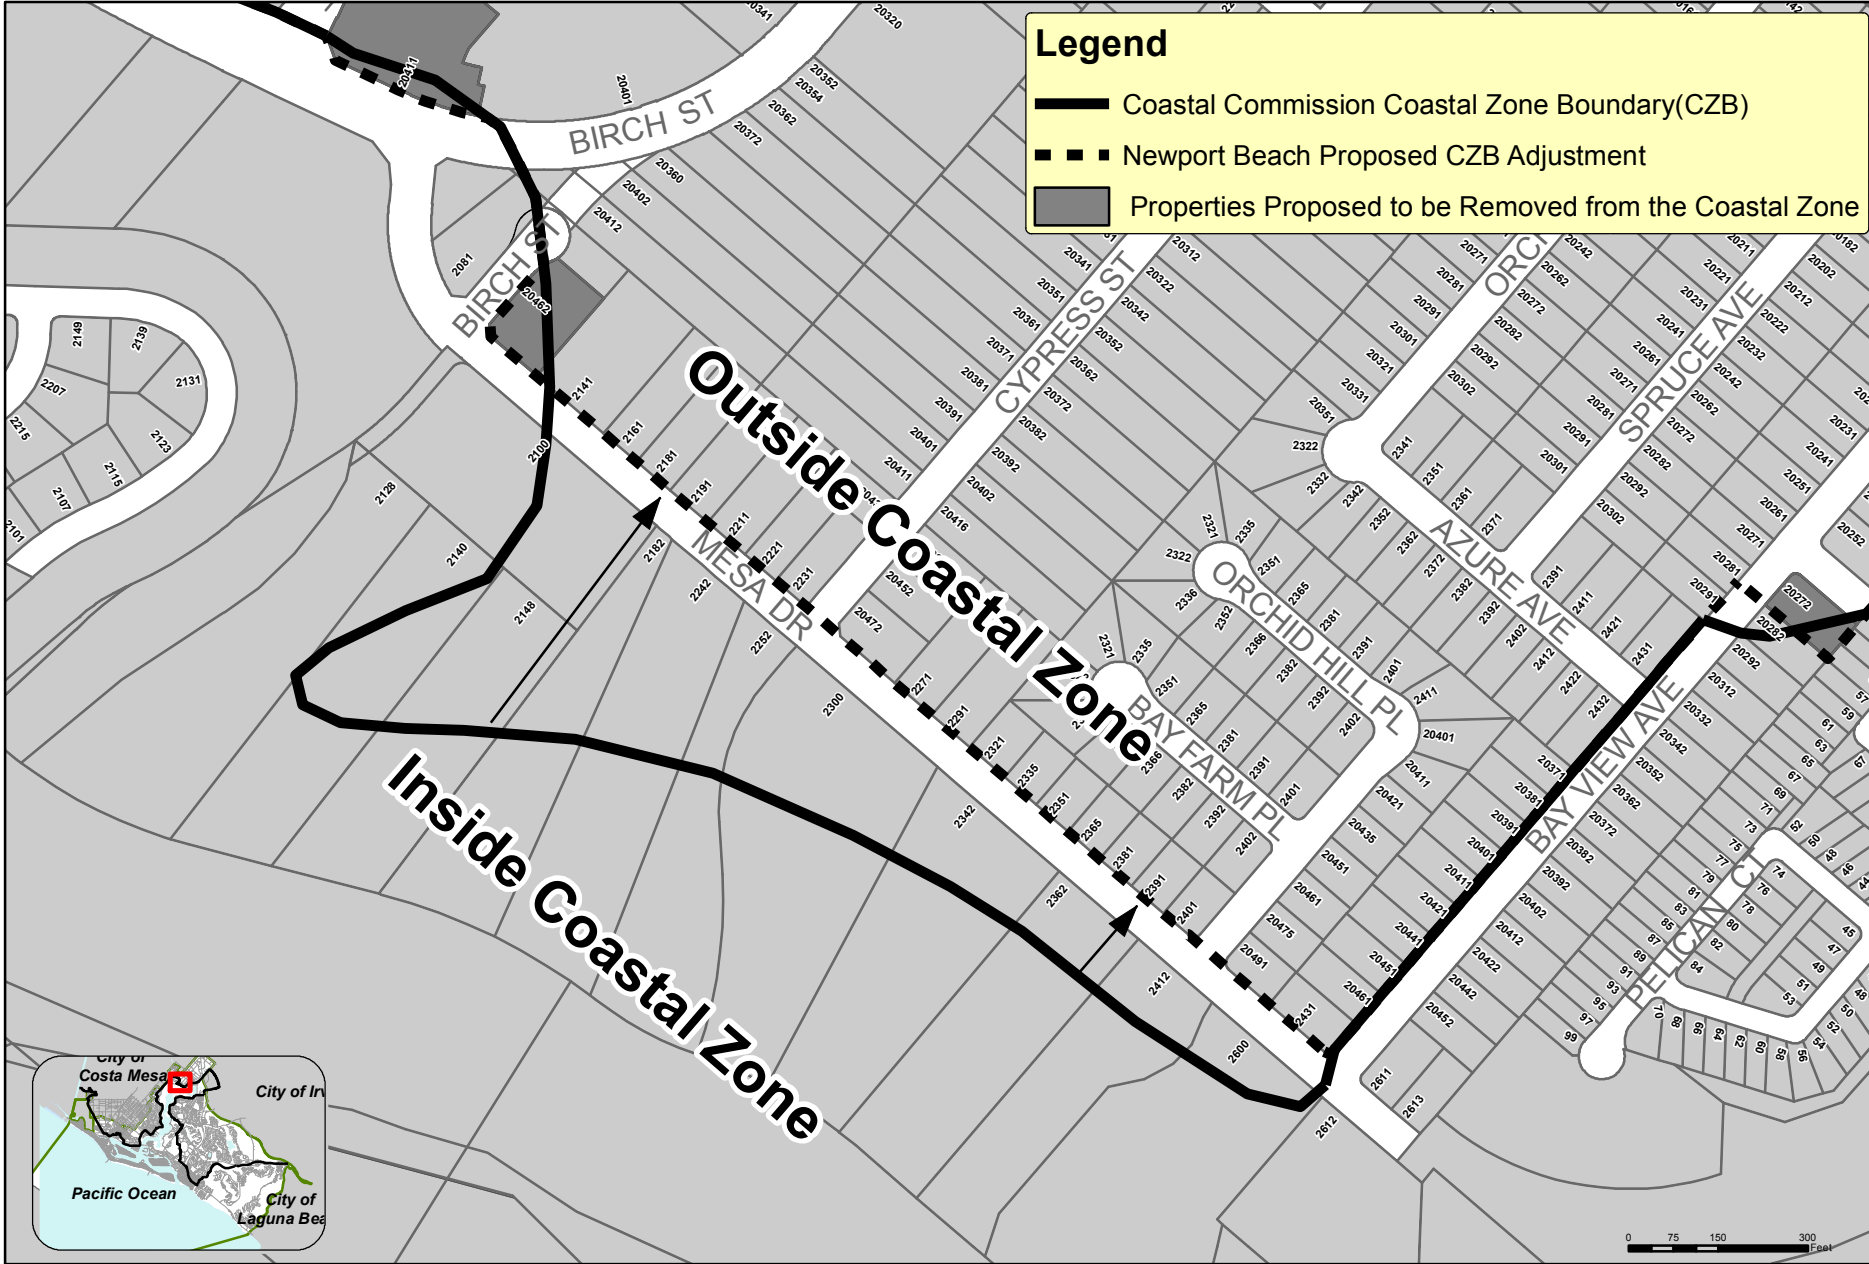

### Legend

- Coastal Commission Coastal Zone Boundary(CZB)
- - - Newport Beach Proposed CZB Adjustment
- Properties Proposed to be Removed from the Coastal Zone

## MAP 3E - Upper Back Bay - Mesa Drive