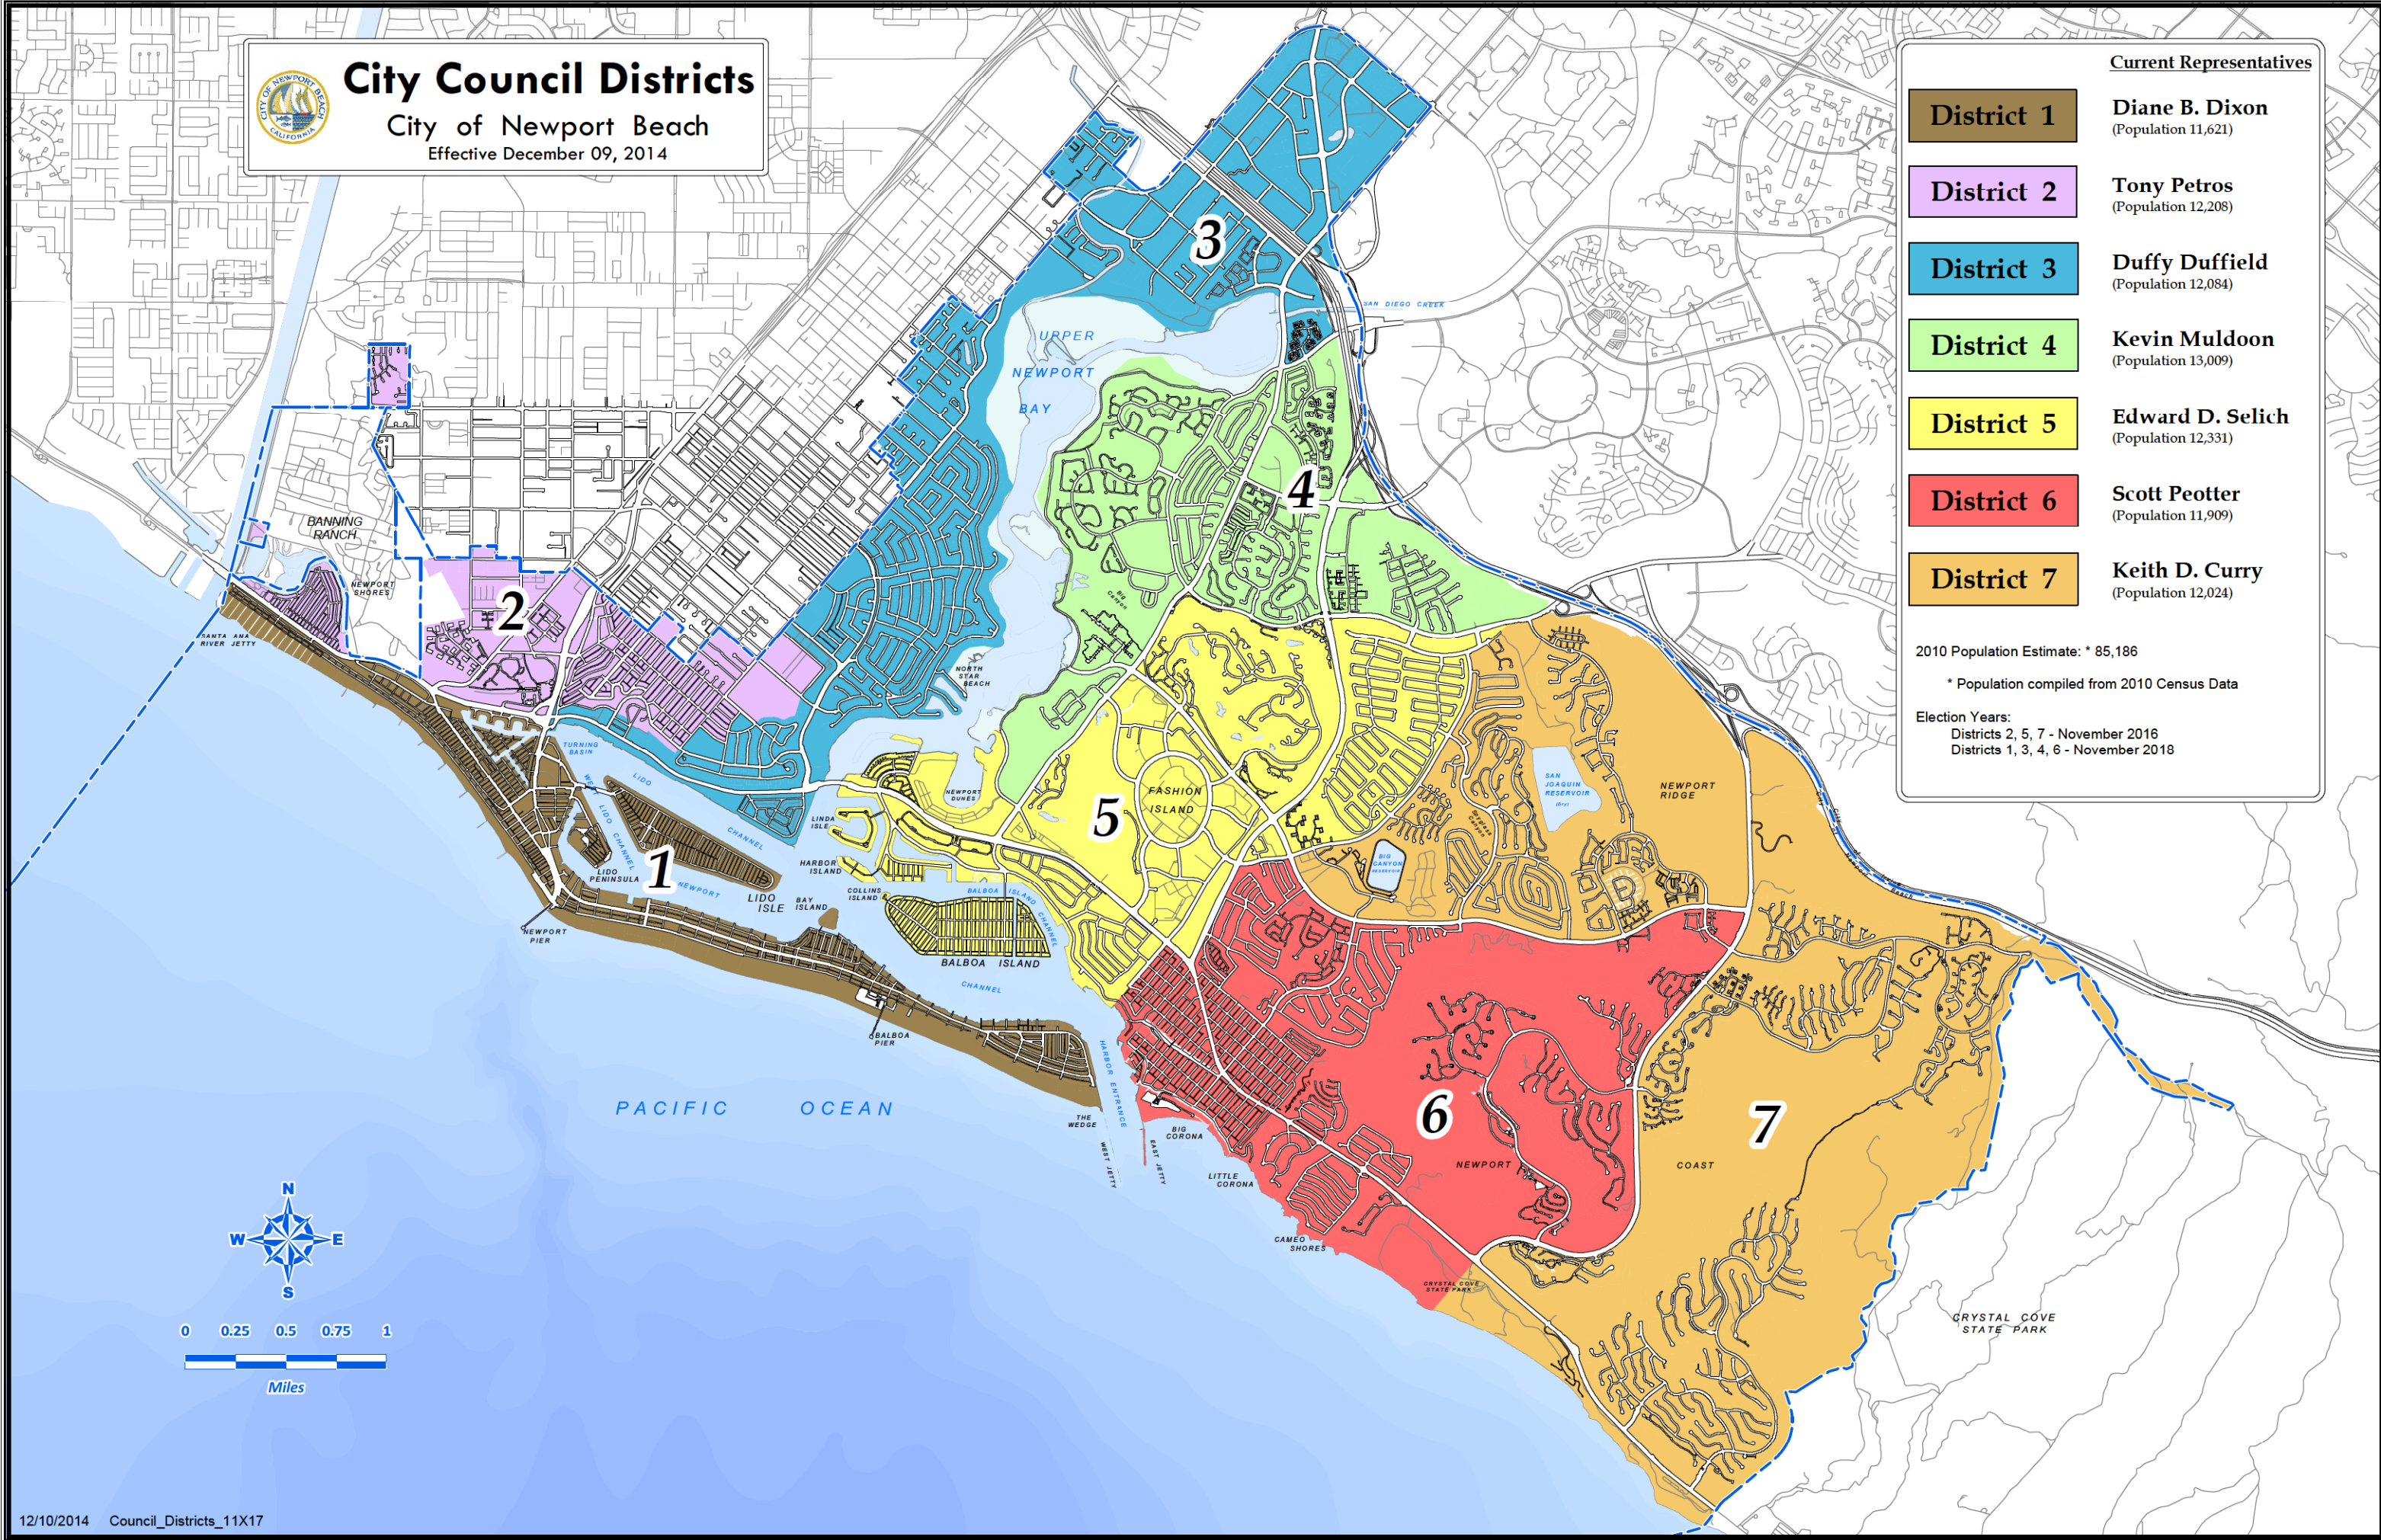

# City Council Districts

City of Newport Beach

Effective December 09, 2014

### Current Representatives

- District 1** Diane B. Dixon (Population 11,621)
- District 2** Tony Petros (Population 12,208)
- District 3** Duffy Duffield (Population 12,084)
- District 4** Kevin Muldoon (Population 13,009)
- District 5** Edward D. Selich (Population 12,331)
- District 6** Scott Peotter (Population 11,909)
- District 7** Keith D. Curry (Population 12,024)

2010 Population Estimate: \* 85,186  
 \* Population compiled from 2010 Census Data  
 Election Years:  
 Districts 2, 5, 7 - November 2016  
 Districts 1, 3, 4, 6 - November 2018