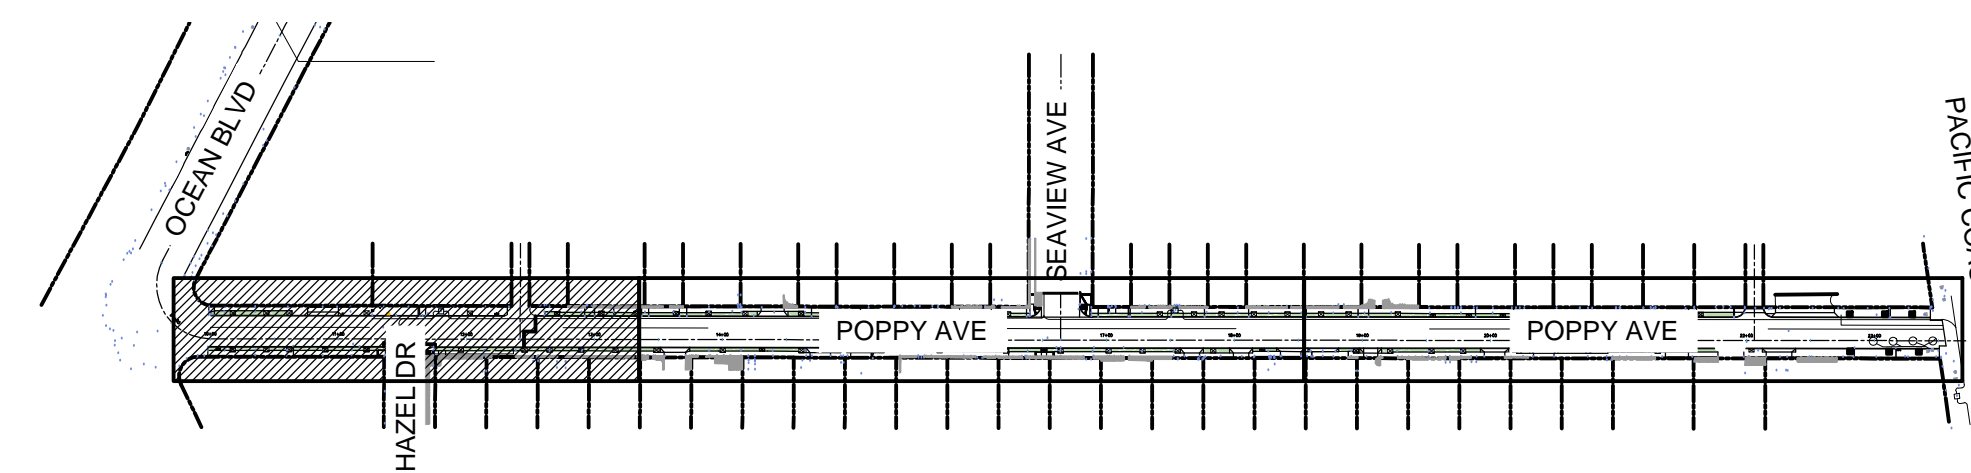

KEY MAP

**OCEAN BLVD AND POPPY AVE STREET IMPROVEMENTS C-6189
POPPY AVENUE
OVERALL STREET TREE LAYOUT - 1**