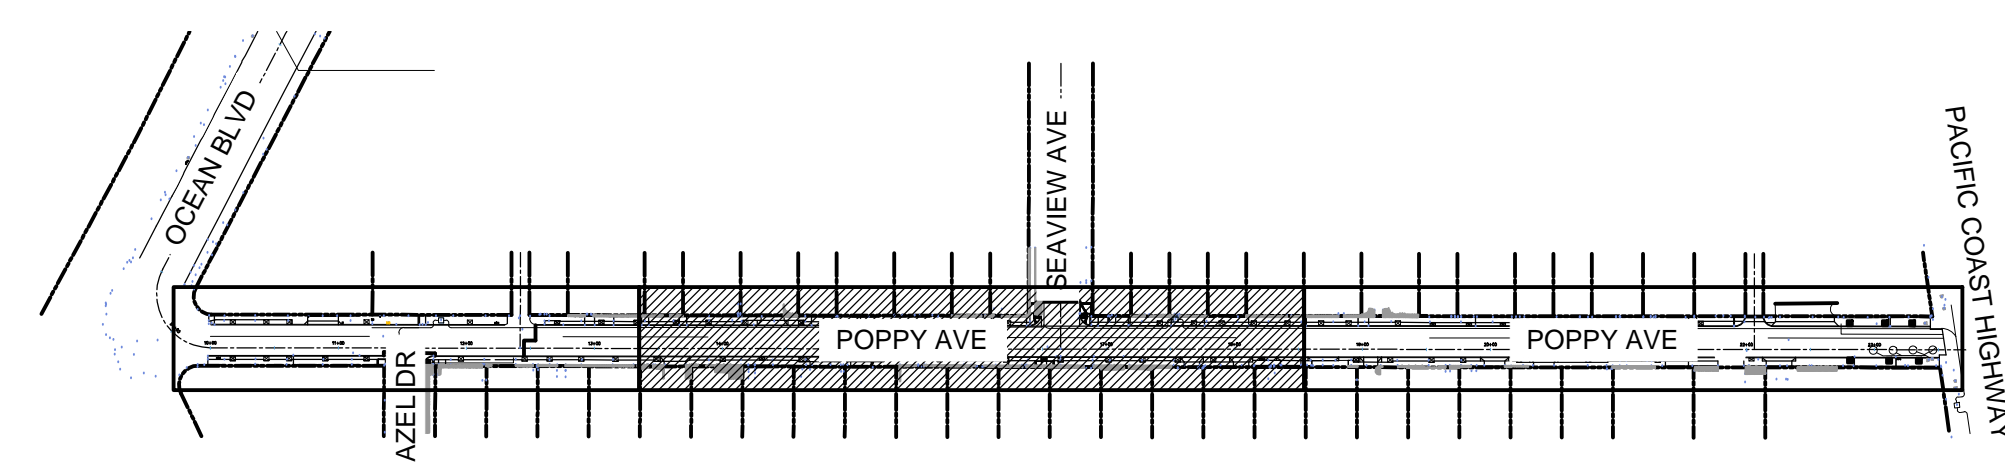

KEY MAP

**OCEAN BLVD AND POPPY AVE STREET IMPROVEMENTS C-6189
POPPY AVENUE
OVERALL STREET TREE LAYOUT - 2**

PLANT PALETTE

SYMBOL	BOTANICAL NAME	COMMON NAME	SIZE
	<i>Tristania laurina</i>	Water Gum	36" Box
	<i>Spathodea campanulata</i>	African Tulip Tree	36" Box