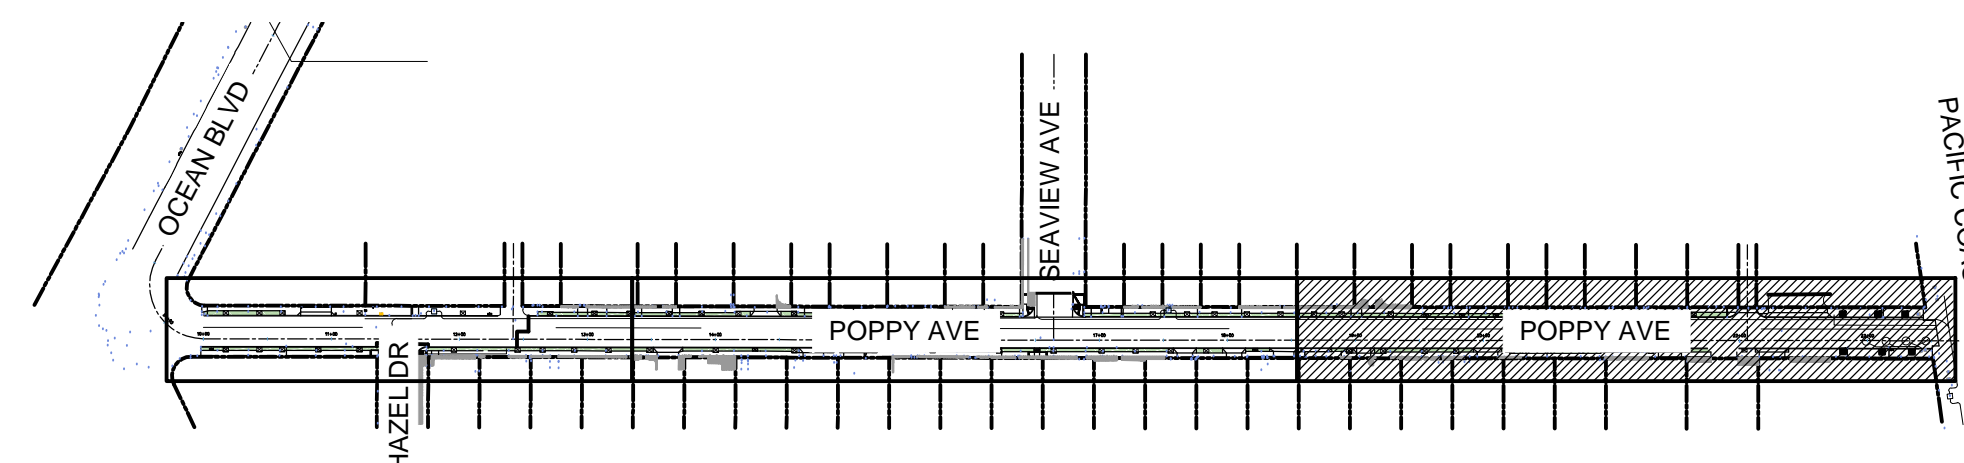

KEY MAP

**OCEAN BLVD AND POPPY AVE STREET IMPROVEMENTS C-6189
POPPY AVENUE
OVERALL STREET TREE LAYOUT - 3**