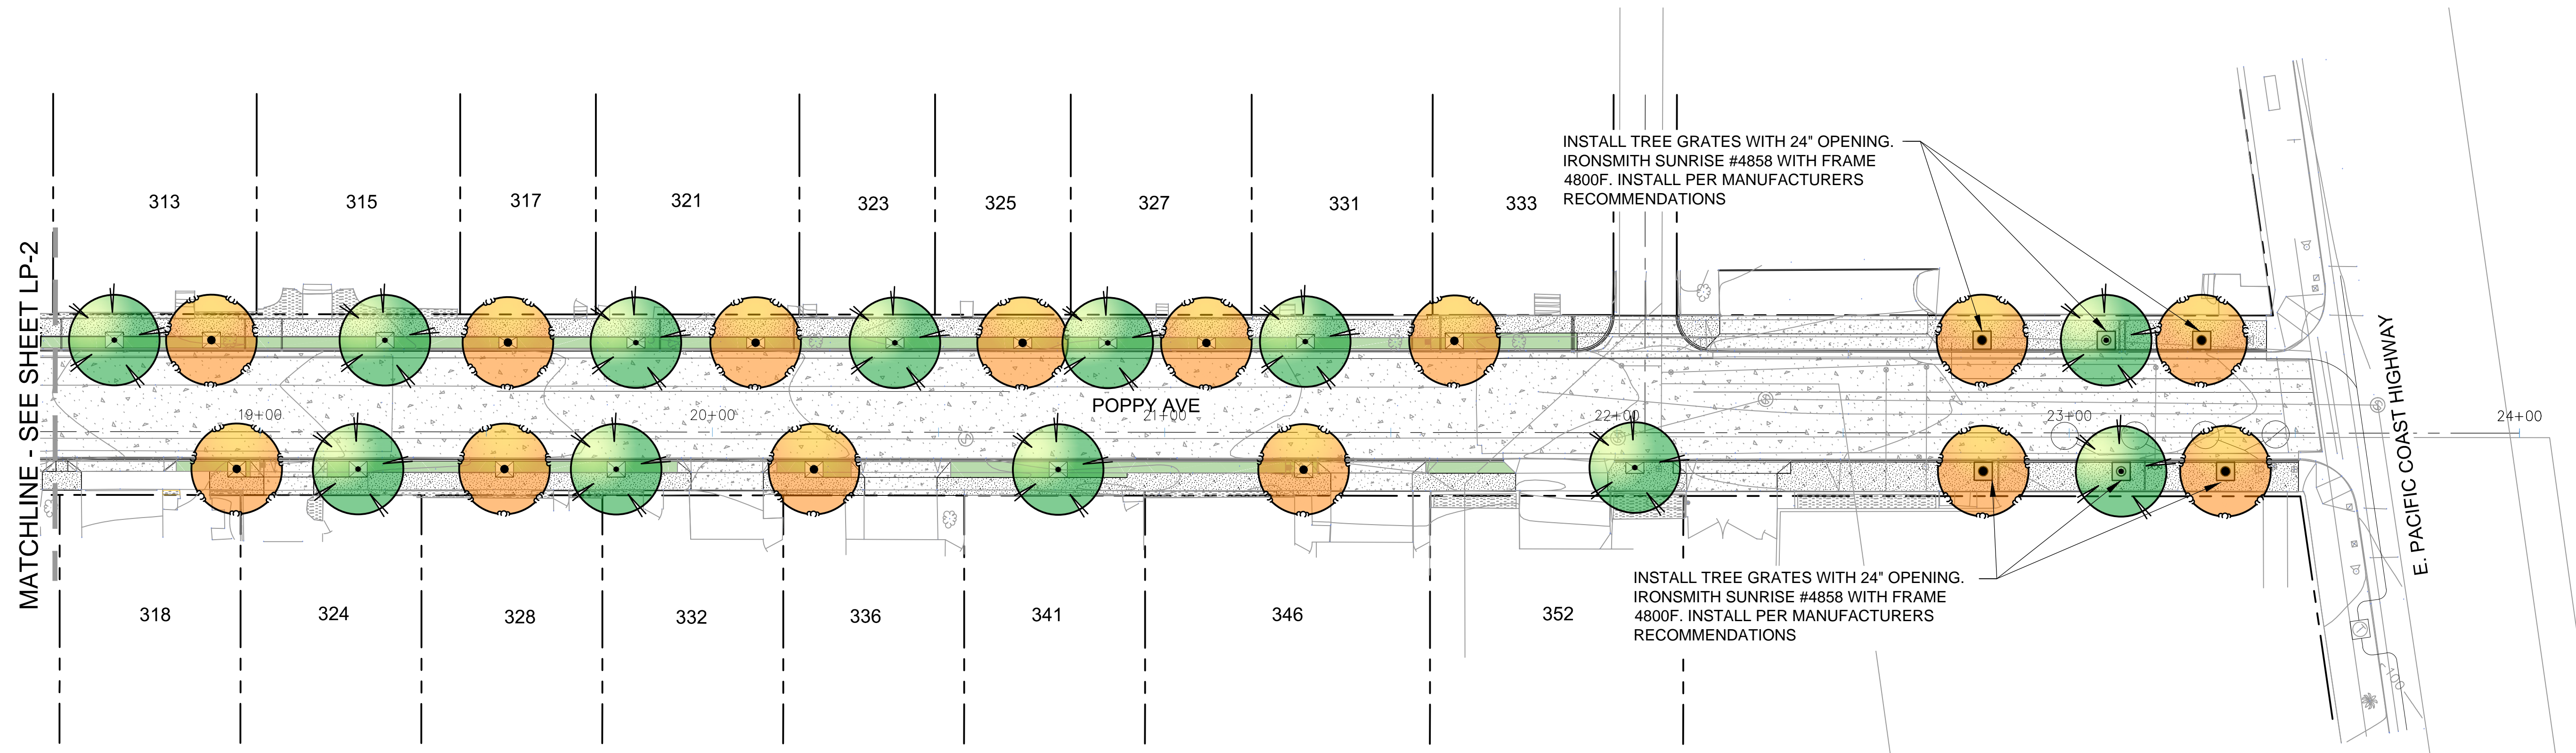

PLANT PALETTE

SYMBOL	BOTANICAL NAME	COMMON NAME	SIZE
	<i>Tristania laurina</i>	Water Gum	36" Box
	<i>Spathodea campanulata</i>	African Tulip Tree	36" Box

 Parkway landscape planting to be selected and installed by owner

KEY MAP

**OCEAN BLVD AND POPPY AVE STREET IMPROVEMENTS C-6189
POPPY AVENUE
OVERALL STREET TREE LAYOUT - 2**

PLANT PALETTE

SYMBOL	BOTANICAL NAME	COMMON NAME	SIZE
	<i>Tristania laurina</i>	Water Gum	36" Box
	<i>Spathodea campanulata</i>	African Tulip Tree	36" Box