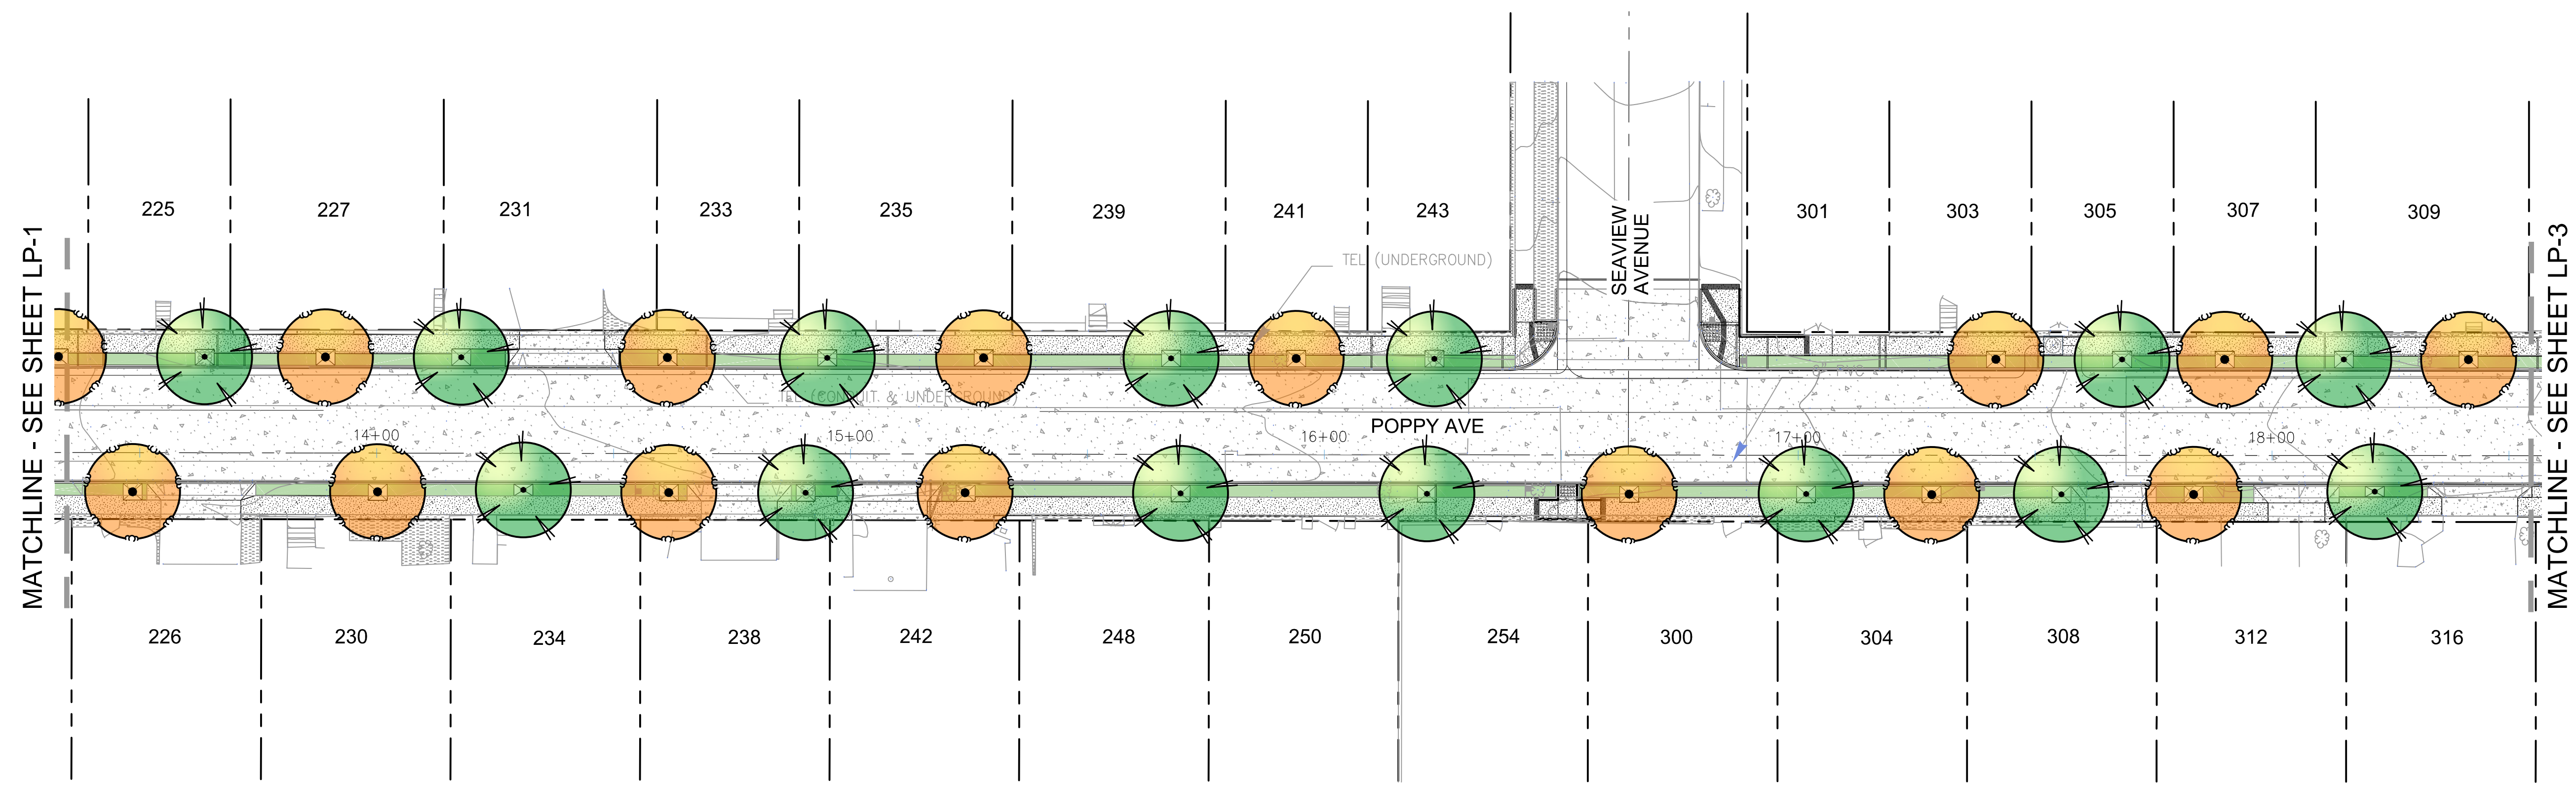

PLANT PALETTE

SYMBOL	BOTANICAL NAME	COMMON NAME	SIZE
	<i>Tristania laurina</i>	Water Gum	36" Box
	<i>Spathodea campanulata</i>	African Tulip Tree	36" Box

Parkway landscape planting to be selected and installed by owner

PALETTE A			
	<i>Aeonium a. 'Atropurpureum'</i>	Purple Aeonium	5 Gal
	<i>Senecio serpens</i>	Blue Chalksticks	1 Gal
PALETTE B			
	<i>Abelia g. 'Kaleidoscope'</i>	Kaleidoscope Abelia	5 Gal
	<i>Rosa 'Iceberg'</i>	Iceberg Rose	5 Gal
	<i>Gazania 'Fiesta Red'</i>	Red Gazania	1 Gal
PALETTE C			
	<i>Anigozanthos 'Bush Ranger'</i>	Red Kangaroo Paw	5 Gal
	<i>Nasella tenuissima</i>	Mexican Feather Grass	5 Gal
	<i>Festuca glauca 'Elijah Blue'</i>	Common Blue Fescue	1 Gal