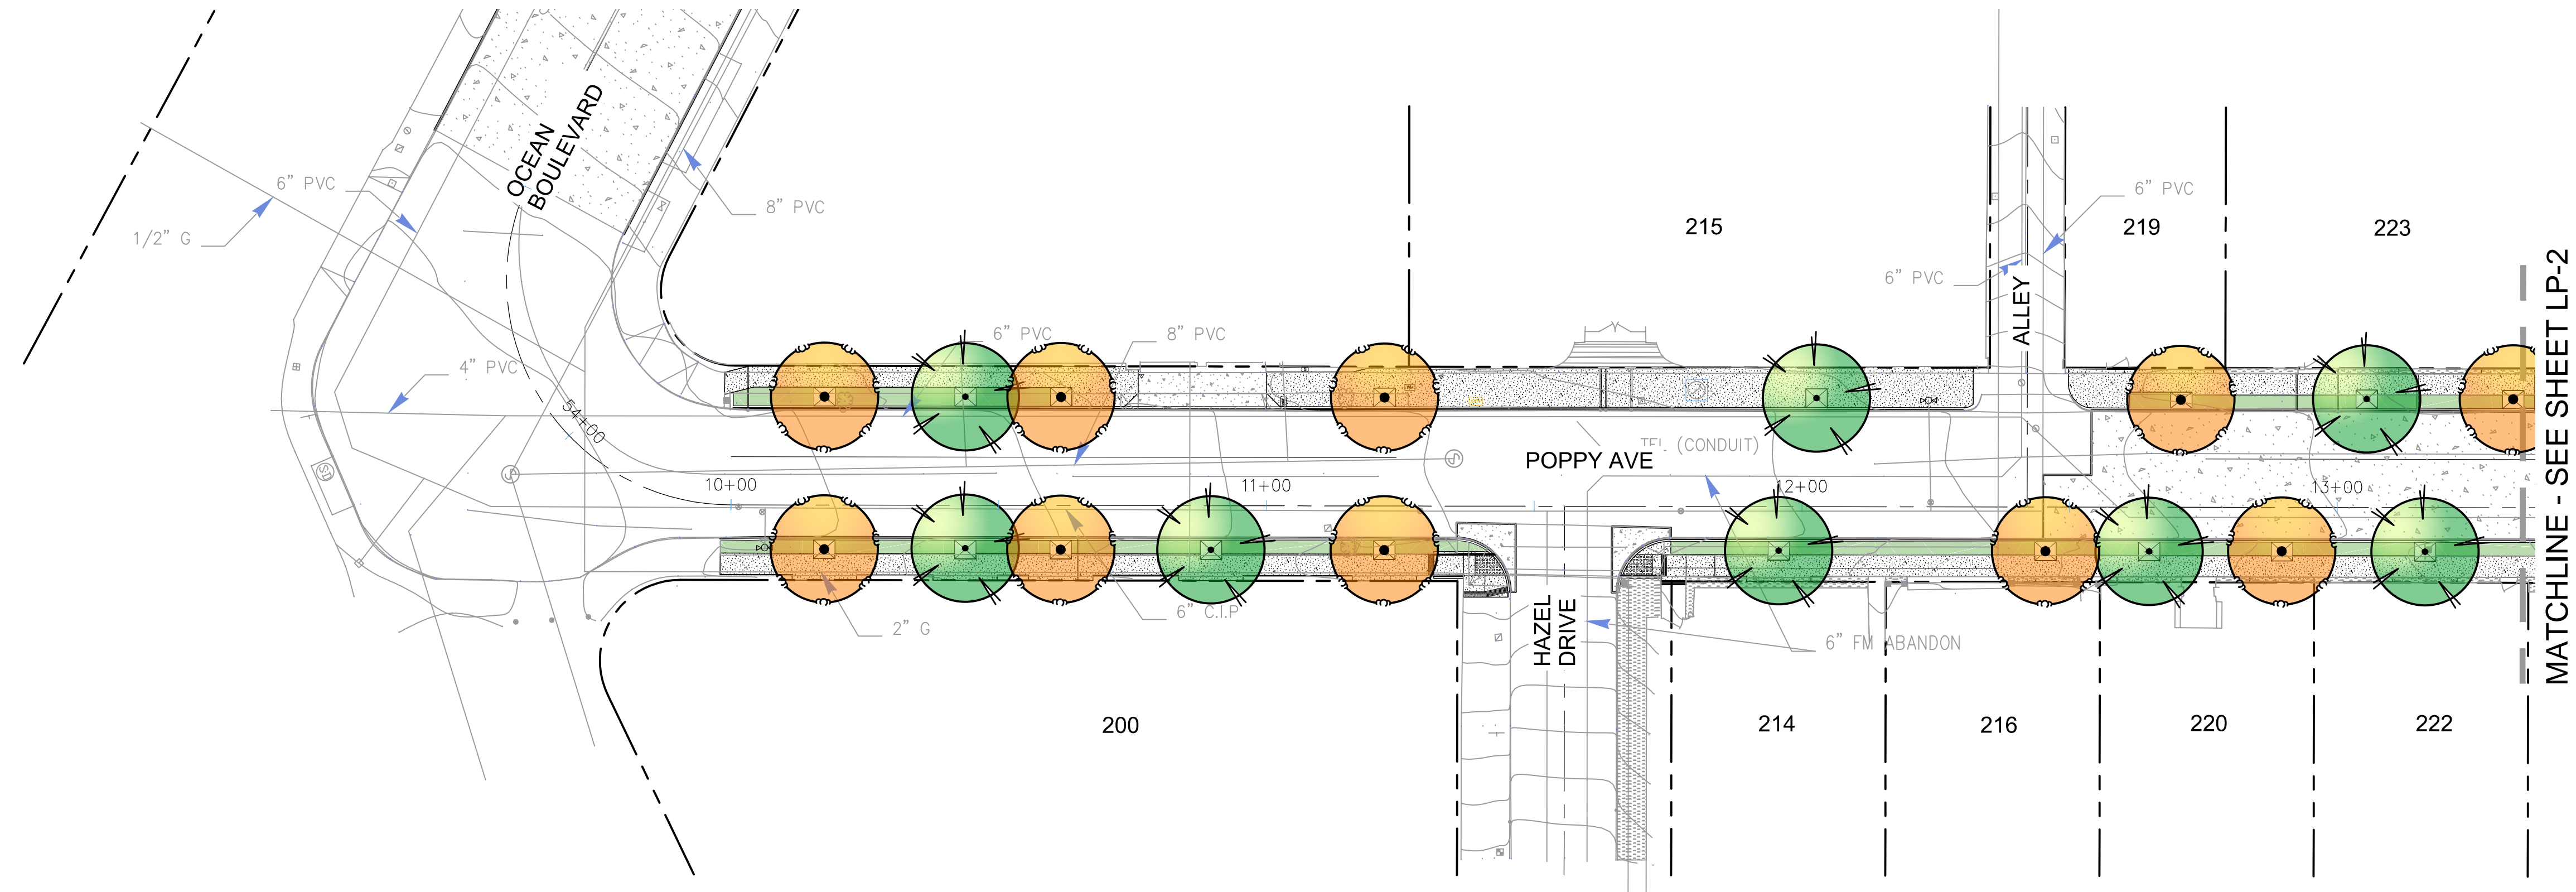

324 POPPY

328 POPPY

PLANT PALETTE

SYMBOL	COMMON NAME / BOTANICAL NAME	SIZE
--------	---------------------------------	------

Street tree such as:
Water Gum /
Tristania laurina
African Tulip Tree /
Spathodea campanulata

OCEAN BLVD AND POPPY AVE STREET IMPROVEMENT SC-6189
324 POPPY AVENUE
PARKWAY PLANTING OPTIONS

PLANT PALETTE

SYMBOL	BOTANICAL NAME	COMMON NAME	SIZE
	<i>Tristania laurina</i>	Water Gum	36" Box
	<i>Spathodea campanulata</i>	African Tulip Tree	36" Box

KEY MAP

**OCEAN BLVD AND POPPY AVE STREET IMPROVEMENTS C-6189
POPPY AVENUE
OVERALL STREET TREE LAYOUT - 2**

PLANT PALETTE

SYMBOL	BOTANICAL NAME	COMMON NAME	SIZE
	<i>Tristania laurina</i>	Water Gum	36" Box
	<i>Spathodea campanulata</i>	African Tulip Tree	36" Box