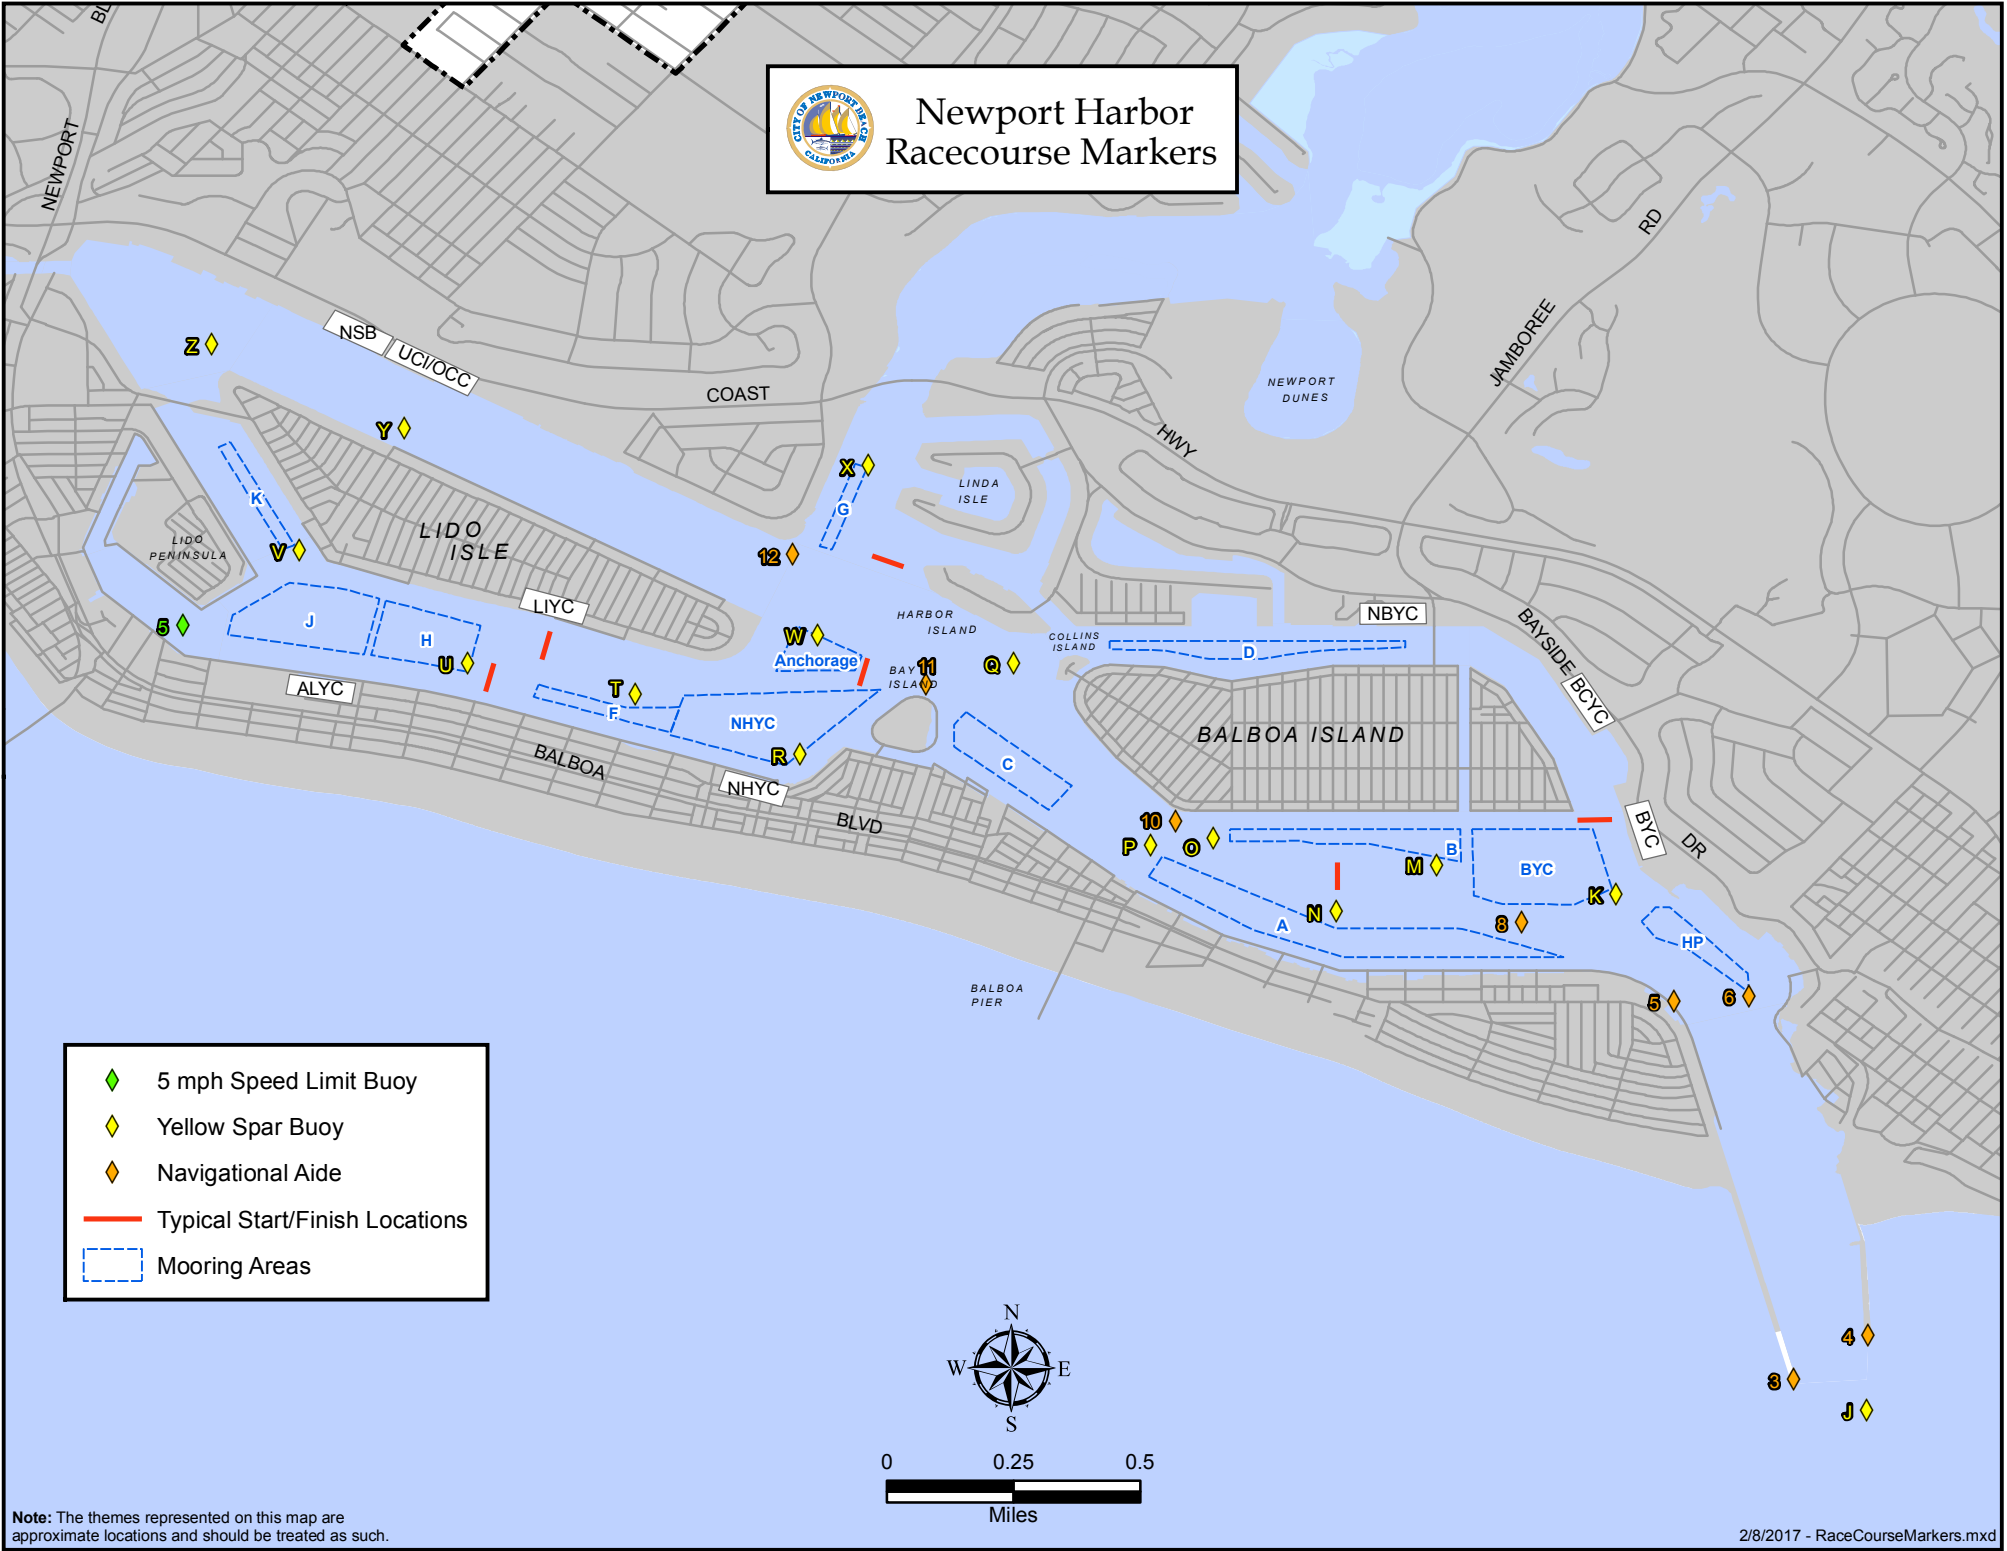

Newport Harbor Racecourse Markers

- 5 mph Speed Limit Buoy
- Yellow Spar Buoy
- Navigational Aide
- Typical Start/Finish Locations
- Mooring Areas

Note: The themes represented on this map are approximate locations and should be treated as such.