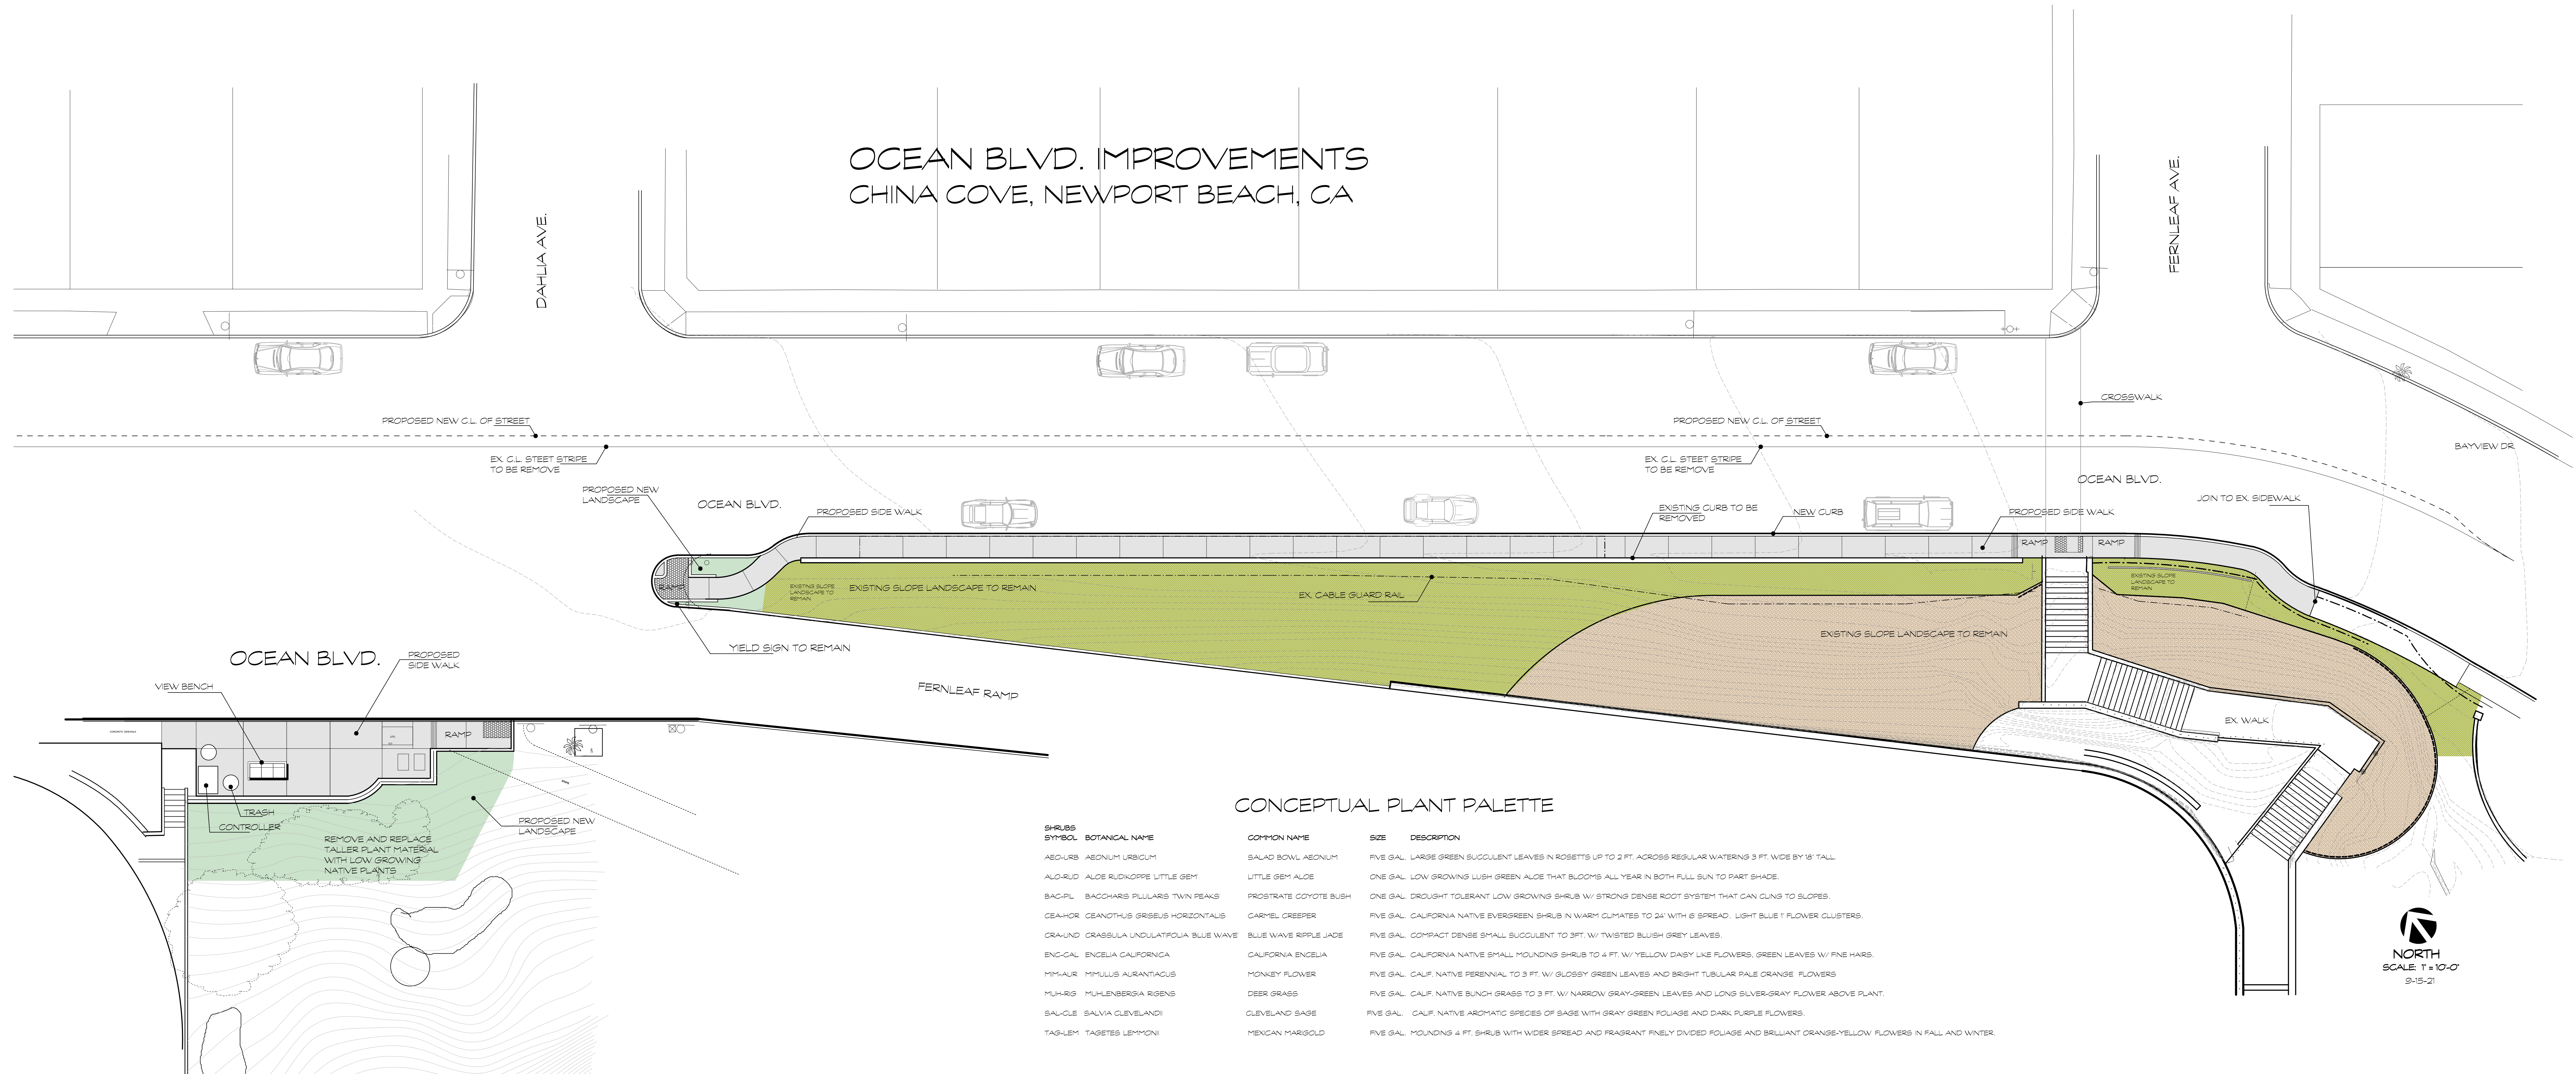

# OCEAN BLVD. IMPROVEMENTS CHINA COVE, NEWPORT BEACH, CA

## CONCEPTUAL PLANT PALETTE

SHRUBS SYMBOL	BOTANICAL NAME	COMMON NAME	SIZE	DESCRIPTION
AEO-URB	AECONIUM URBICUM	SALAD BOWL AECONIUM	FIVE GAL.	LARGE GREEN SUCCULENT LEAVES IN ROSETTES UP TO 2 FT. ACROSS REGULAR WATERING 3 FT. WIDE BY 18" TALL.
ALO-RUD	ALOE RUDKOPPE	LITTLE GEM ALOE	ONE GAL.	LOW GROWING LUSH GREEN ALOE THAT BLOOMS ALL YEAR IN BOTH FULL SUN TO PART SHADE.
BAC-PL	BACCHARIS PILLULARIS	PROBRATE COYOTE BUSH	ONE GAL.	DROUGHT TOLERANT LOW GROWING SHRUB W/ STRONG DENSE ROOT SYSTEM THAT CAN CLING TO SLOPES.
CEA-HCR	CEANTHUS GRISEUS	CARMEL CREEPER	FIVE GAL.	CALIFORNIA NATIVE EVERGREEN SHRUB IN WARM CLIMATES TO 24" W/ 6" SPREAD. LIGHT BLUE 1" FLOWER CLUSTERS.
CRA-LND	CRASSULA UNCLATROPIA	BLUE WAVE RPPLE JADE	FIVE GAL.	COMPACT DENSE SMALL SUCCULENT TO 3FT. W/ TWISTED BLUSH GREY LEAVES.
ENC-CAL	ENCELIA CALIFORNICA	CALIFORNIA ENCELIA	FIVE GAL.	CALIFORNIA NATIVE SMALL MOUNDING SHRUB TO 4 FT. W/ YELLOW DASY LIKE FLOWERS, GREEN LEAVES W/ FINE HARS.
MIM-AUR	MIMULUS AURANTIACUS	MONKEY FLOWER	FIVE GAL.	CALIF. NATIVE PERENNIAL TO 3 FT. W/ GLOSSY GREEN LEAVES AND BRIGHT TUBULAR PALE ORANGE FLOWERS
MUH-RIG	MUHLENBERGIA RIGENS	DEER GRASS	FIVE GAL.	CALIF. NATIVE BUNCH GRASS TO 3 FT. W/ NARROW GRAY-GREEN LEAVES AND LONG SILVER-GRAY FLOWER ABOVE PLANT.
SAL-CLE	SALVIA CLEVELANDI	CLEVELAND SAGE	FIVE GAL.	CALIF. NATIVE AROMATIC SPECIES OF SAGE WITH GRAY GREEN FOLIAGE AND DARK PURPLE FLOWERS.
TAG-LEM	TARGETES LEMMONI	MEXCAN MARIGOLD	FIVE GAL.	MOUNDING 4 FT. SHRUB WITH WDER SPREAD AND FRAGRANT FINELY DIVDED FOLIAGE AND BRILLIANT CRANSE-YELLOW FLOWERS IN FALL AND WINTER.

NORTH  
SCALE 1" = 10'-0"  
9-15-21