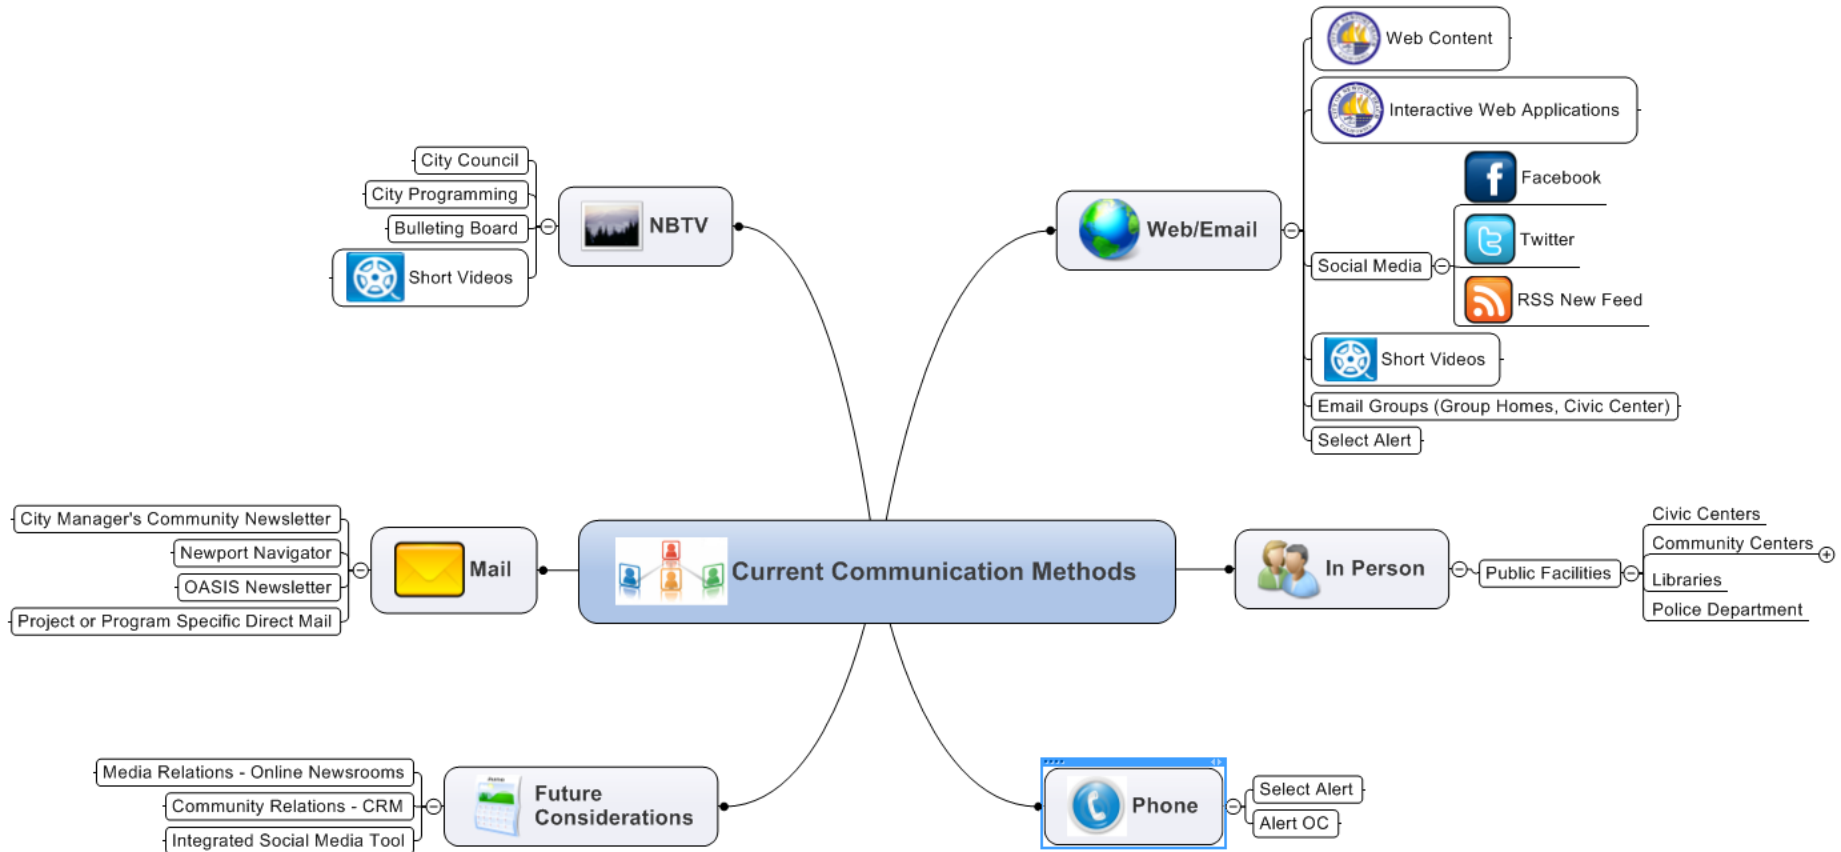

Generation

Main News Sources
(1 & 2)

Pew Research Center 2010

City of Newport Beach

Main Website

Site features:

- ▶ Organized to enable site visitors to access information through multiple paths, including type of site visitor (resident, business, visitor) or City department / service area.
- ▶ Includes a news section, meetings & events calendar, agendas & minutes, streaming & archived video, online services (pay bills, request service, etc.), staff & service directories, photo gallery, GIS maps, and more.
- ▶ Provides information about each City department (except Library and PD) and its services, programs and projects.
- ▶ Utilizes a content management system (designed by Vision Internet) which enables each department to add, update and remove information.

Statistics – Top Content

	Page Title <input type="button" value="None"/>	Pageviews ↓	Unique Pageviews	Avg. Time on Page	Bounce Rate	% Exit	\$ Index
1.	City of Newport Beach : Home	55,511	45,702	00:01:00	39.07%	37.34%	\$0.00
2.	City of Newport Beach : Job Opportunities	10,220	7,479	00:00:21	10.18%	16.50%	\$0.00
3.	City of Newport Beach : Search	8,499	7,087	00:01:08	45.83%	22.92%	\$0.00
4.	City of Newport Beach : Apply Online	7,850	6,790	00:00:57	83.33%	50.14%	\$0.00
5.	City of Newport Beach : Photo Gallery	5,032	3,245	00:00:25	51.22%	10.53%	\$0.00
6.	City of Newport Beach : Parks & Facilities	4,078	2,374	00:00:44	43.99%	17.39%	\$0.00
7.	City of Newport Beach : City Parks & Facilities	3,647	2,169	00:00:45	68.12%	15.11%	\$0.00
8.	City of Newport Beach : Bills & Payments	3,584	2,897	00:02:41	63.26%	63.95%	\$0.00
9.	City of Newport Beach : About Online Services	2,743	2,209	00:01:33	45.31%	47.69%	\$0.00
10.	City of Newport Beach : Beach Web Cams	2,514	1,960	00:02:07	76.65%	48.45%	\$0.00

Communication Methods

Interactive Web Applications – eGov