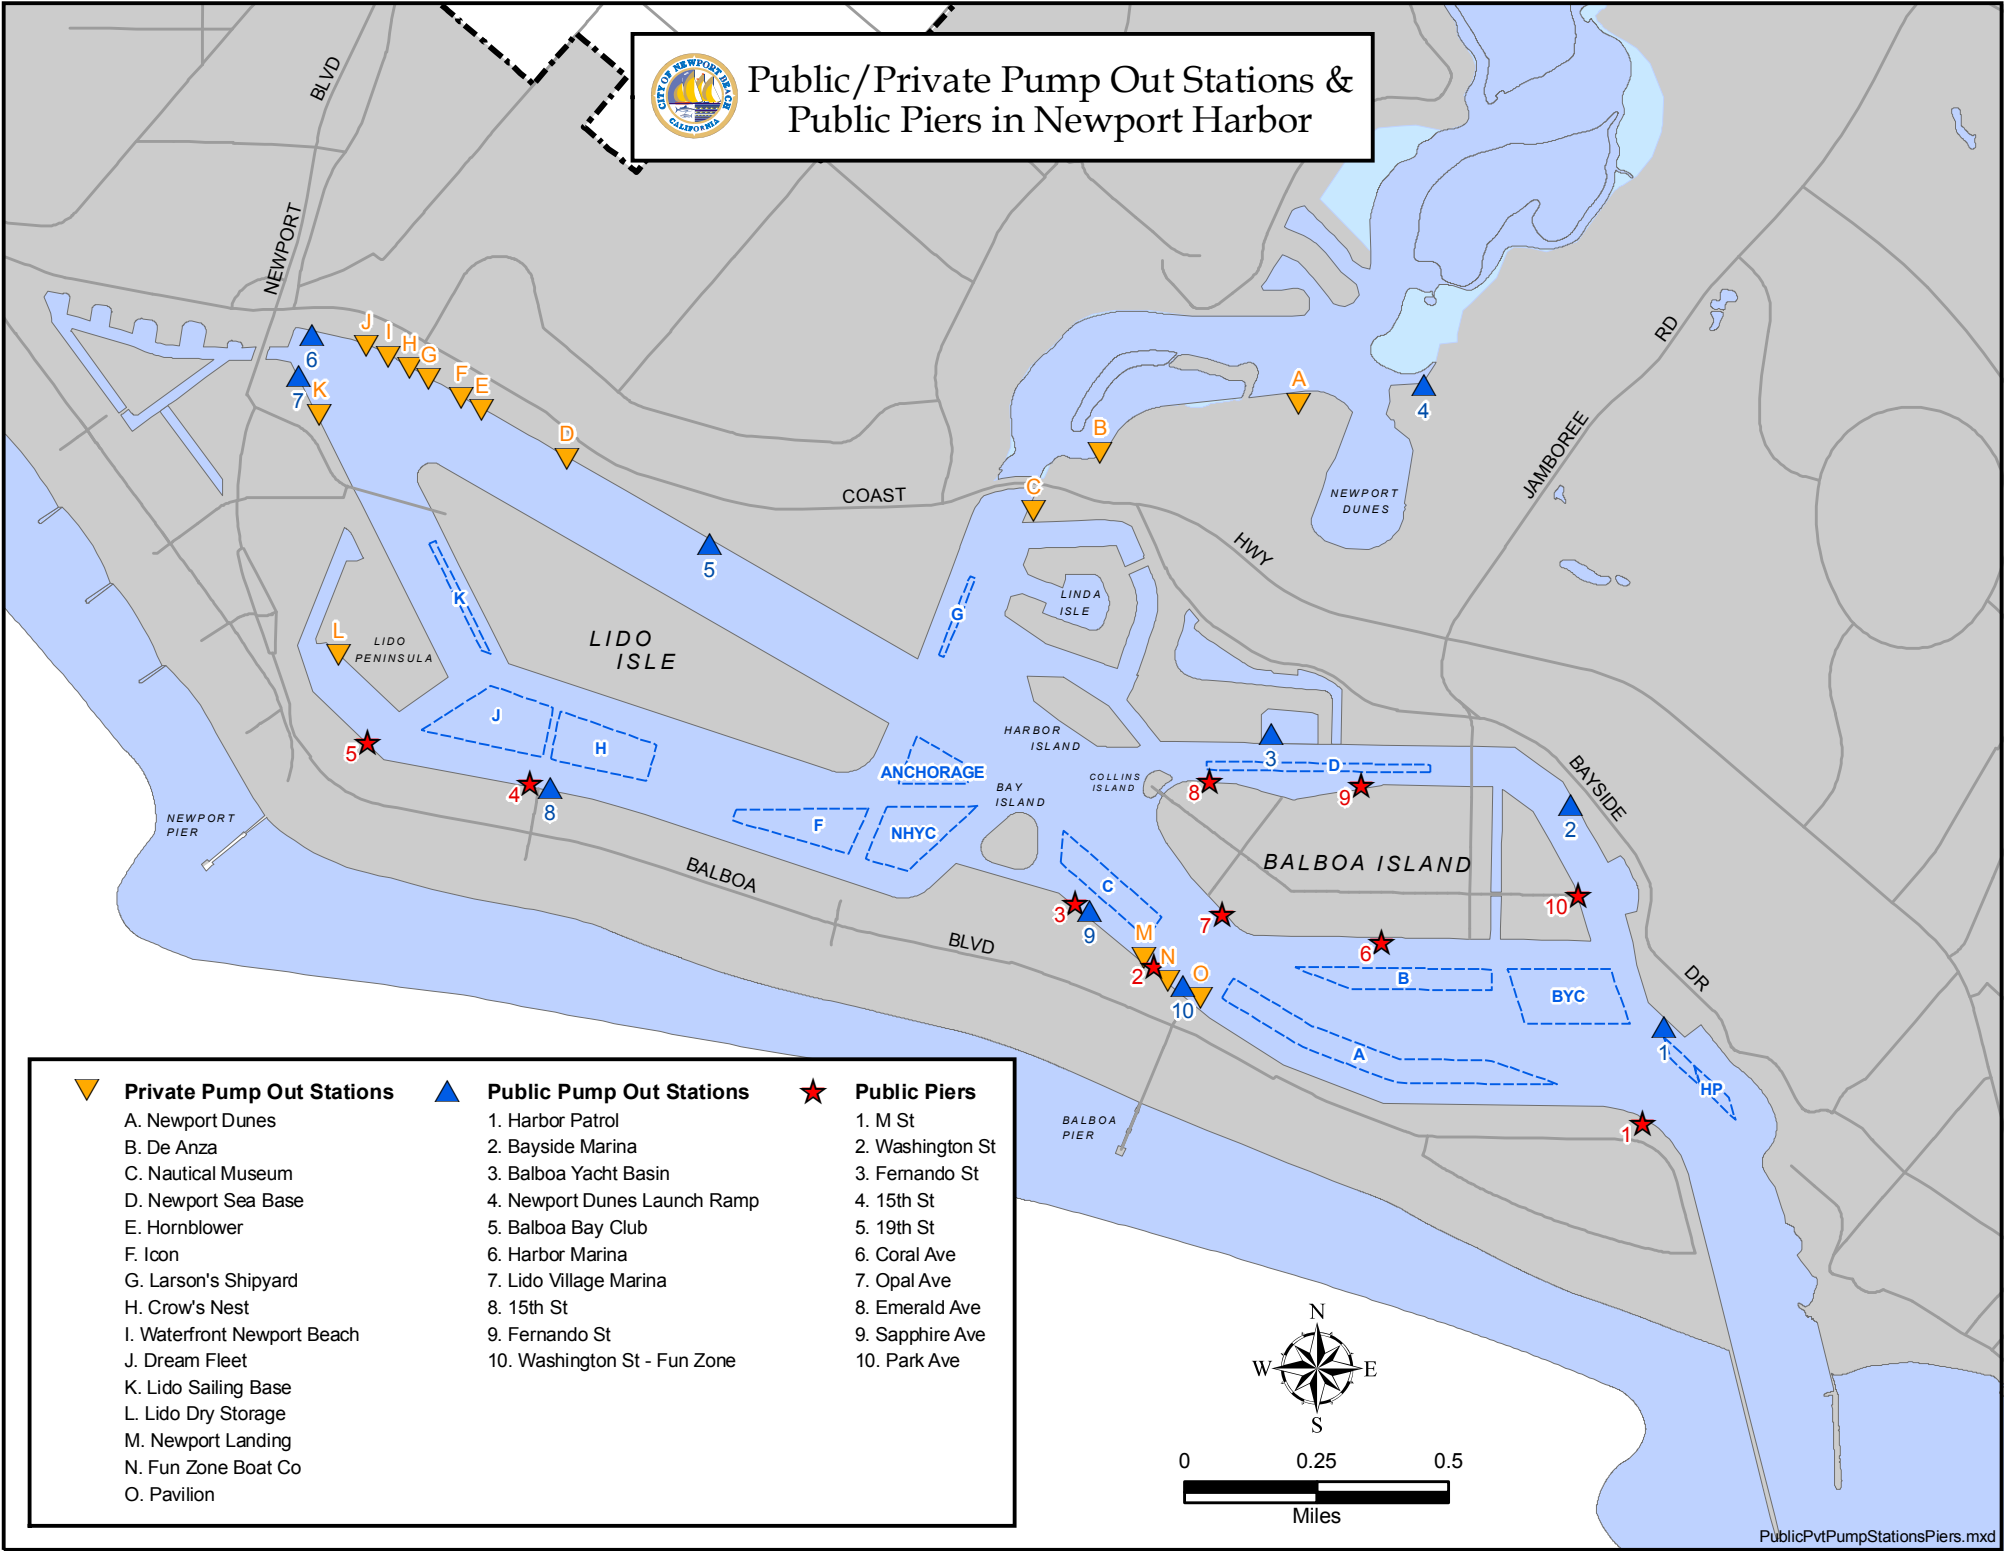

Public/Private Pump Out Stations & Public Piers in Newport Harbor

▼ Private Pump Out Stations	▲ Public Pump Out Stations	★ Public Piers
A. Newport Dunes	1. Harbor Patrol	1. M St
B. De Anza	2. Bayside Marina	2. Washington St
C. Nautical Museum	3. Balboa Yacht Basin	3. Balboa St
D. Newport Sea Base	4. Newport Dunes Launch Ramp	4. 15th St
E. Hornblower	5. Balboa Bay Club	5. 19th St
F. Icon	6. Harbor Marina	6. Coral Ave
G. Larson's Shipyard	7. Lido Village Marina	7. Opal Ave
H. Crow's Nest	8. 15th St	8. Emerald Ave
I. Waterfront Newport Beach	9. Fernando St	9. Sapphire Ave
J. Dream Fleet	10. Washington St - Fun Zone	10. Park Ave
K. Lido Sailing Base		
L. Lido Dry Storage		
M. Newport Landing		
N. Fun Zone Boat Co		
O. Pavilion		