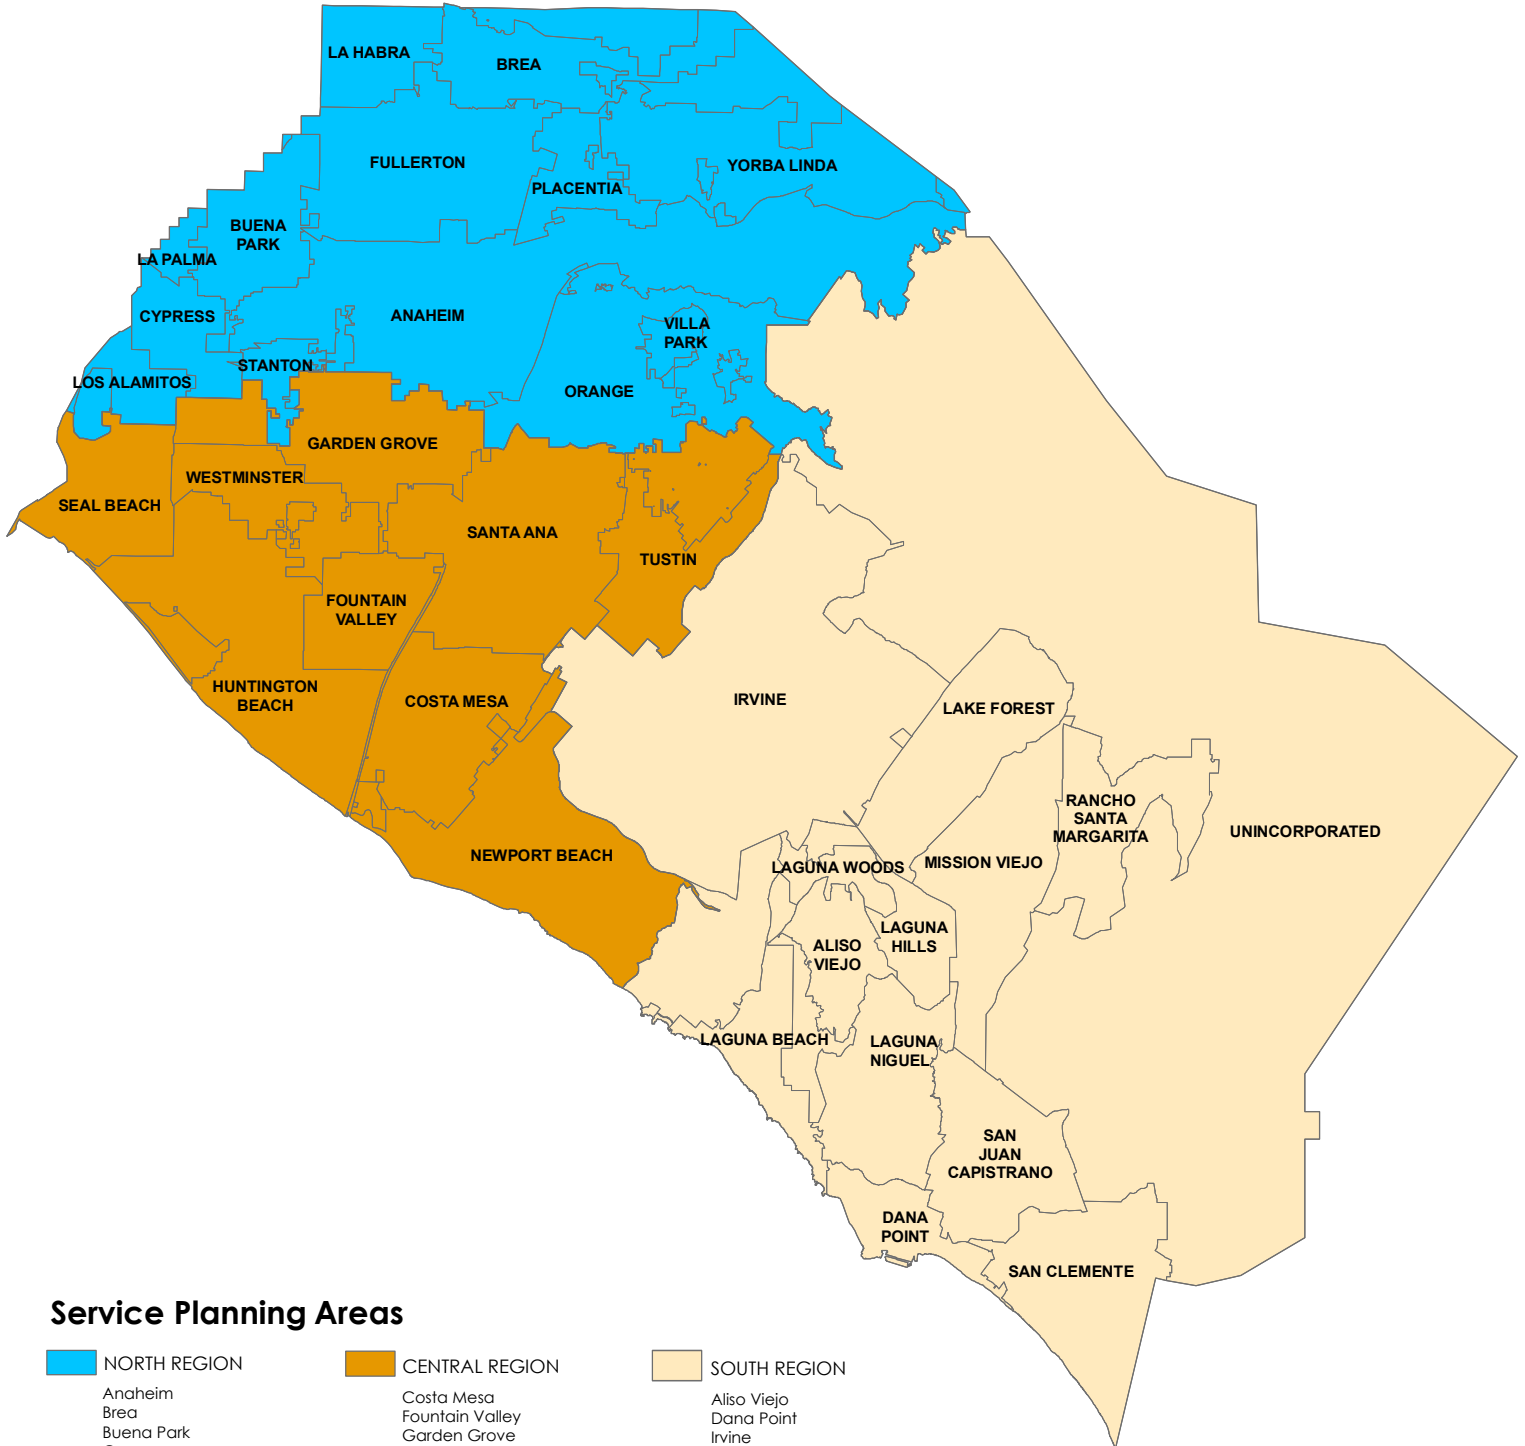

# County of Orange Service Planning Areas

## Service Planning Areas

- NORTH REGION
- Anaheim
- Brea
- Buena Park
- Cypress
- Fullerton
- La Habra
- La Palma
- Los Alamitos
- Orange
- Placentia
- Stanton
- Villa Park
- Yorba Linda
- County Unincorporated

- CENTRAL REGION
- Costa Mesa
- Fountain Valley
- Garden Grove
- Huntington Beach
- Newport Beach
- Santa Ana
- Seal Beach
- Tustin
- Westminster
- County Unincorporated

- SOUTH REGION
- Aliso Viejo
- Dana Point
- Irvine
- Laguna Beach
- Laguna Hills
- Laguna Niguel
- Laguna Woods
- Lake Forest
- Mission Viejo
- Rancho Santa Margarita
- San Clemente
- San Juan Capistrano
- County Unincorporated