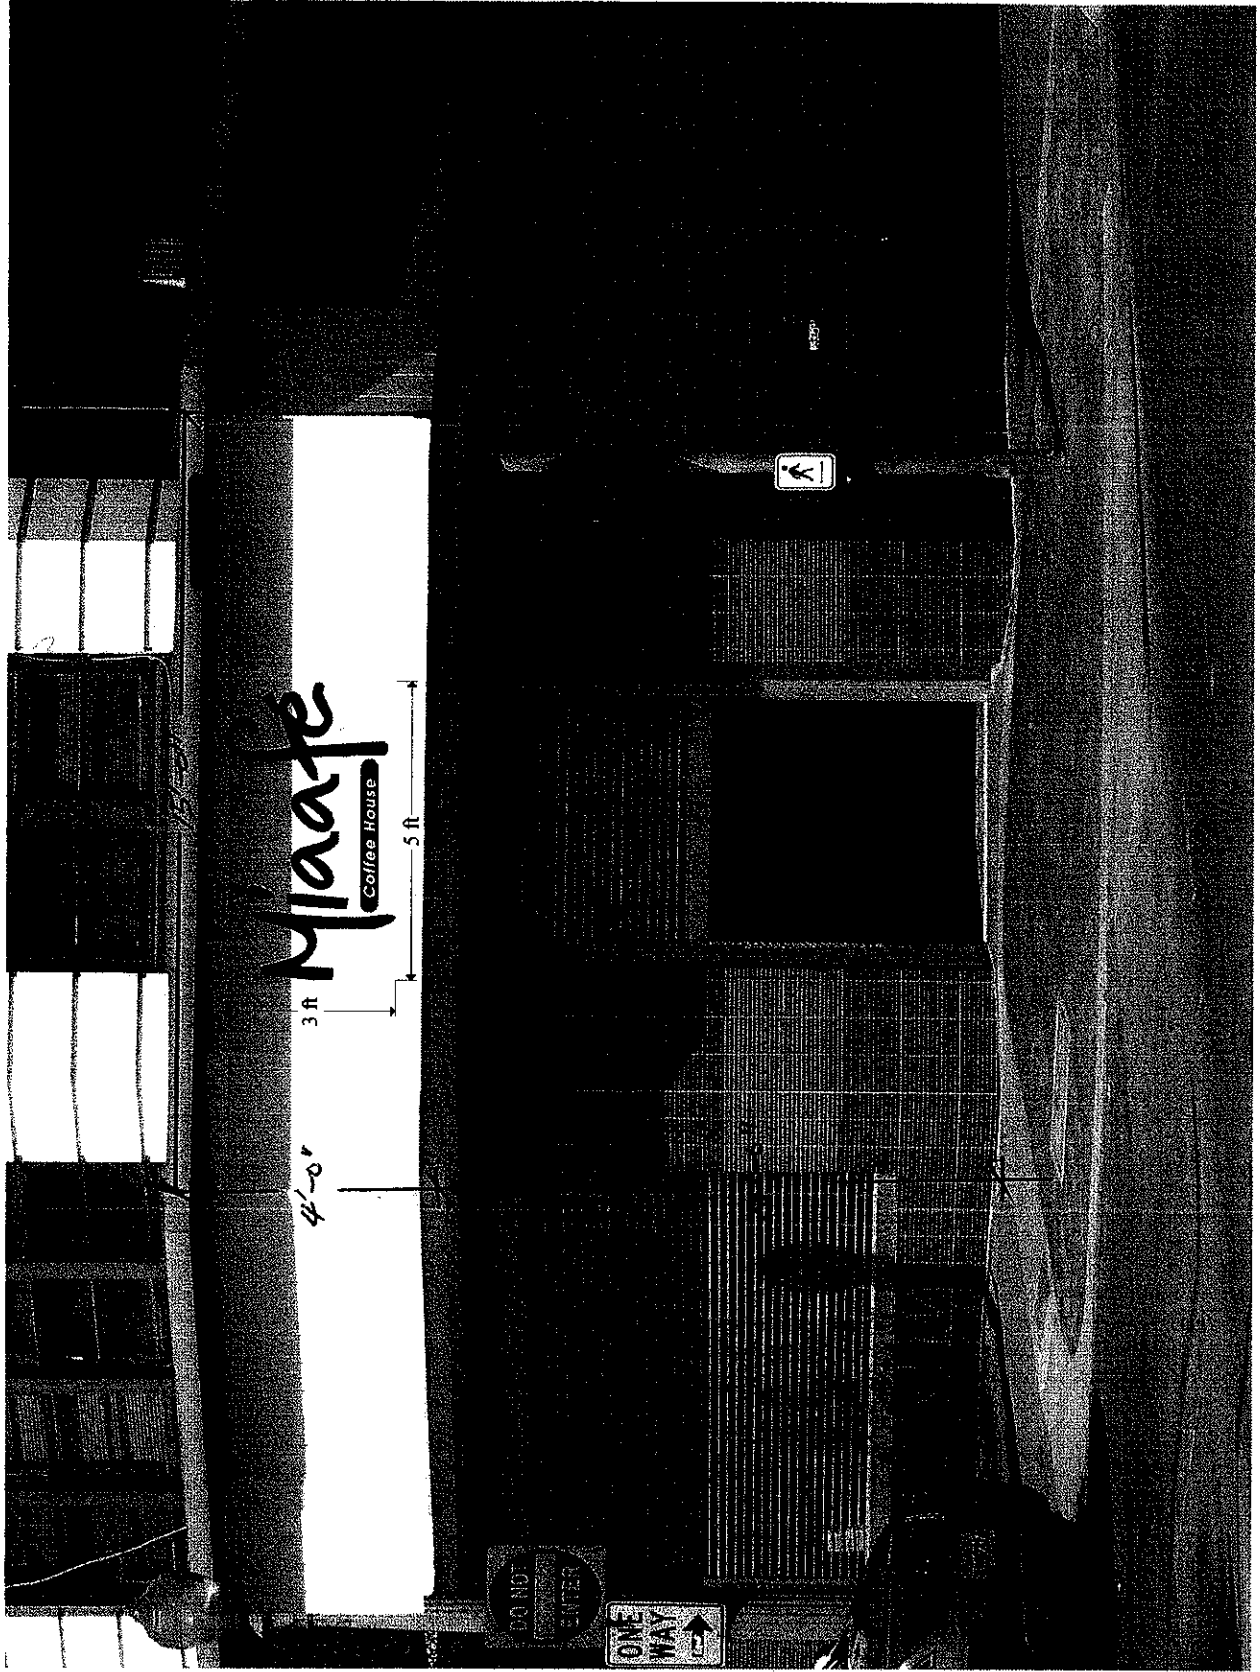

711 E. Balboa Blvd. Newport Beach, CA 92661

SITE PLAN
NOT TO SCALE

PA2007-233 for CS2007-013
711 EAST BALBOA BOULEVARD

Ⓐ 711 E. Balboa Blvd. Newport Beach, CA 92661

PA2007-233 for CS2007-013
711 EAST BALBOA BOULEVARD
DB Sign

ⓑ 711 E. Balboa Blvd. Newport Beach, CA 92661

© 711 E. Balboa Blvd. Newport Beach, CA 92661

Miaafe

INDIVIDUAL CHANNEL LETTERS SIGN

Miaafe: Channel Red Color Plastic Face
Red Color Neon Tube

Individual Channel Letters Sign