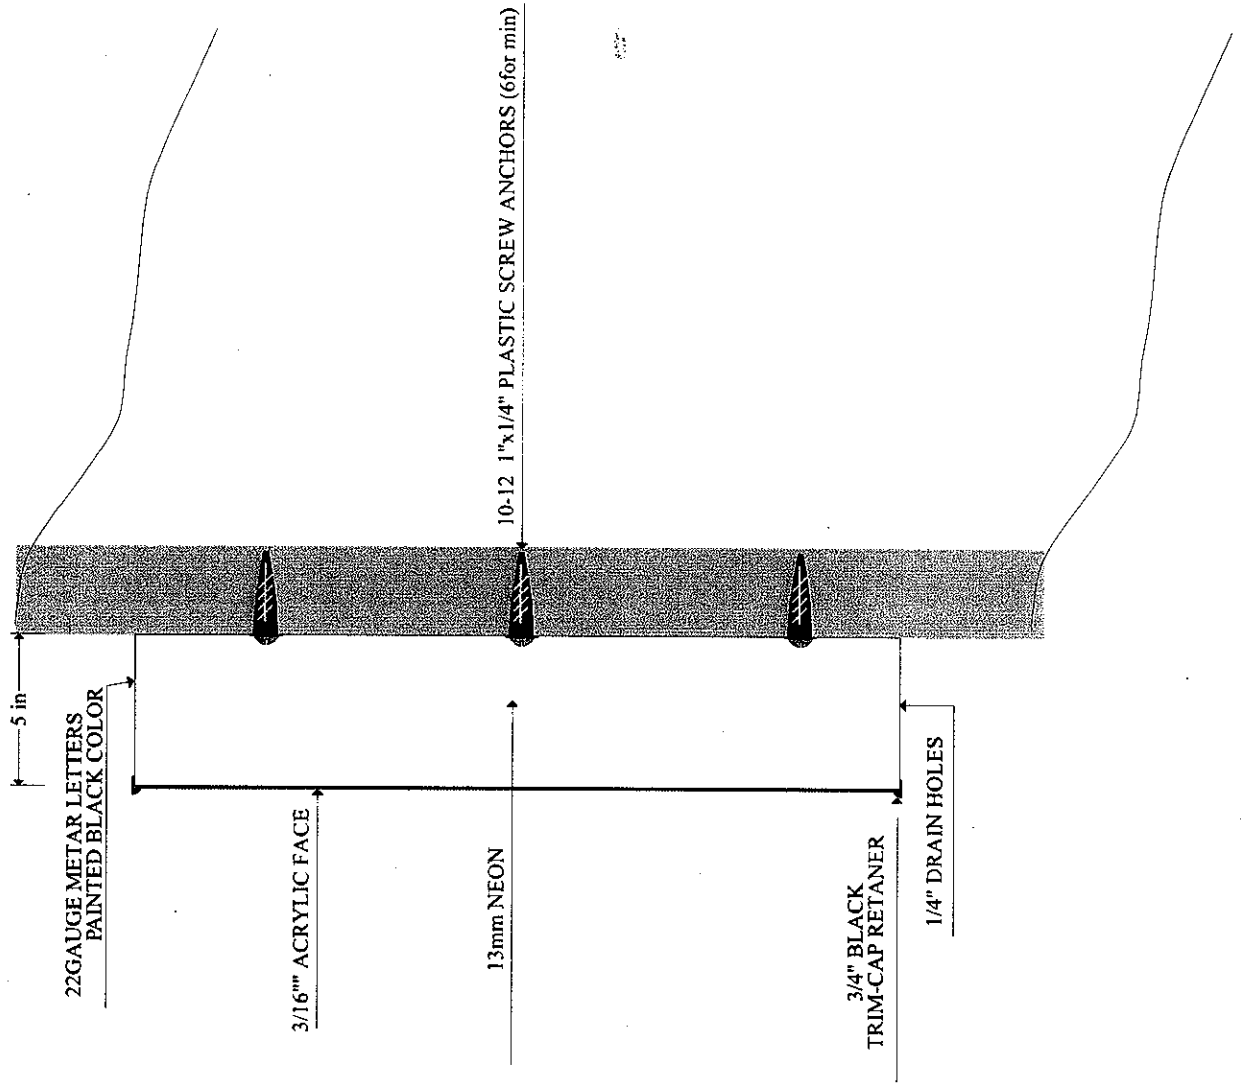

ⓑ 711 E. Balboa Blvd. Newport Beach, CA 92661

© 711 E. Balboa Blvd. Newport Beach, CA 92661

Miaafe

INDIVIDUAL CHANNEL LETTERS SIGN

Miaafe: Channel Red Color Plastic Face
Red Color Neon Tube

Individual Channel Letters Sign

④
④

Individual Channel Letters Sign

22

TYPICAL INSTALLATION

SIDE VIEW

SITE PLAN

NOT TO SCALE

711 E. Balboa Blvd. Newport Beach, CA 92661