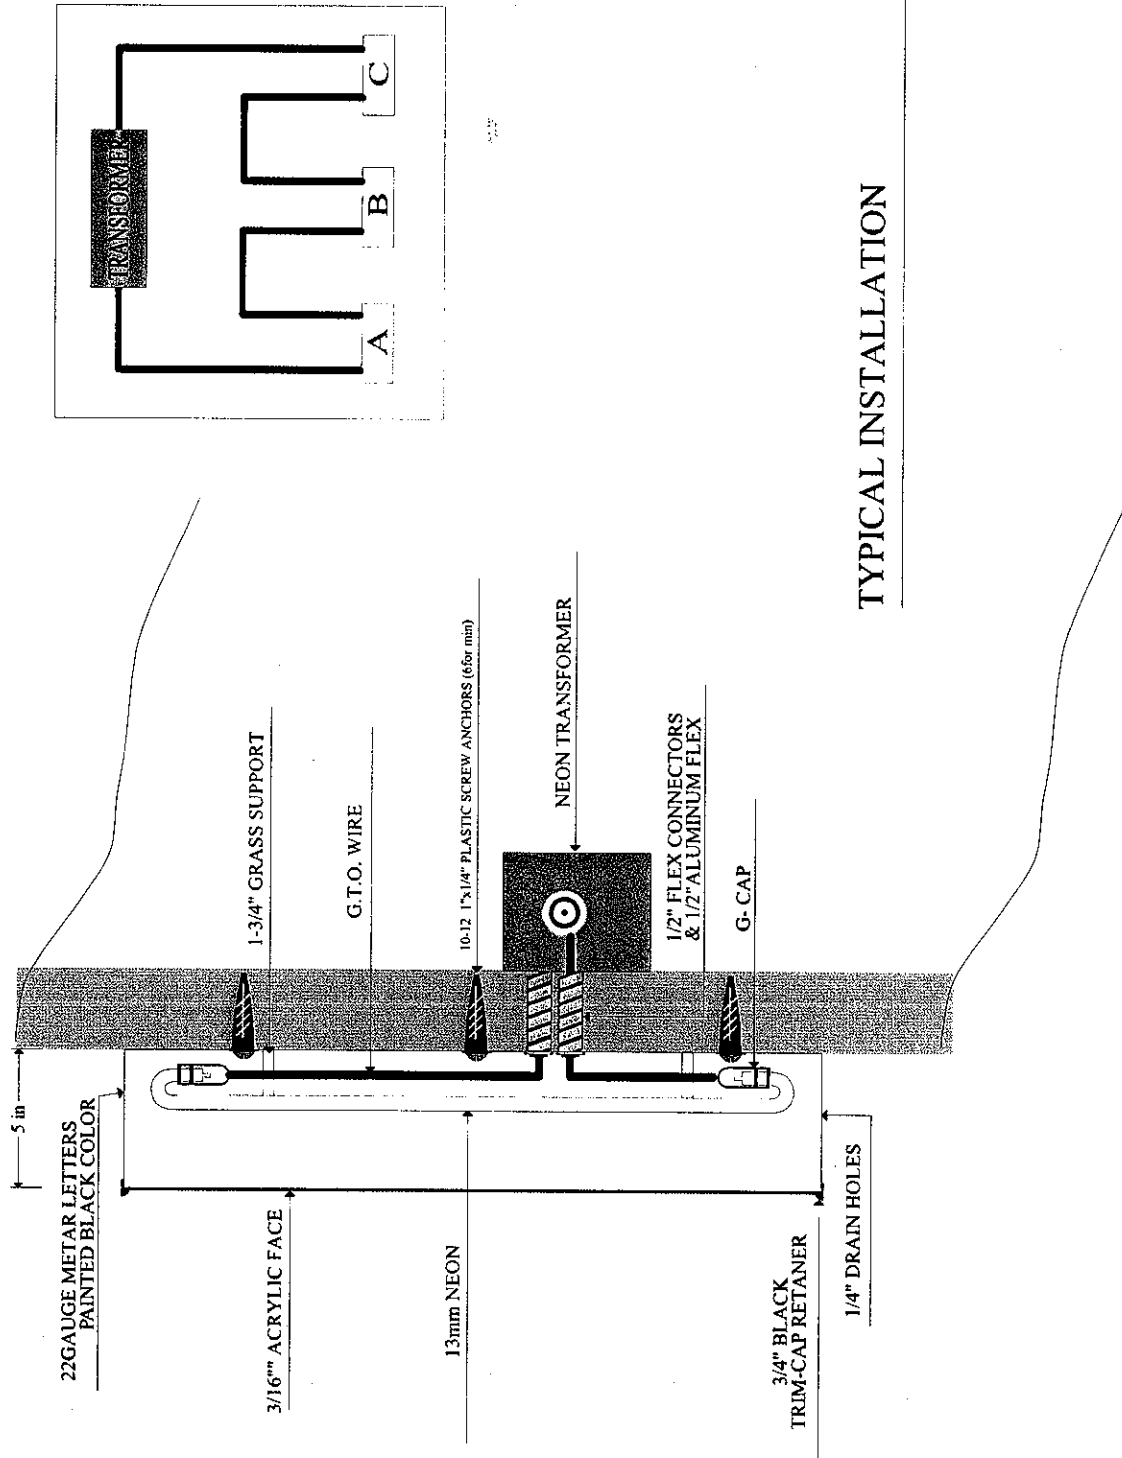

ⓑ 711 E. Balboa Blvd. Newport Beach, CA 92661

© 711 E. Balboa Blvd. Newport Beach, CA 92661

Miaafe

INDIVIDUAL CHANNEL LETTERS SIGN

Miaafe: Channel Red Color Plastic Face
Red Color Neon Tube

Individual Channel Letters Sign

④
④

Individual Channel Letters Sign

22

TYPICAL INSTALLATION

SIDE VIEW

SITE PLAN

NOT TO SCALE

711 E. Balboa Blvd. Newport Beach, CA 92661