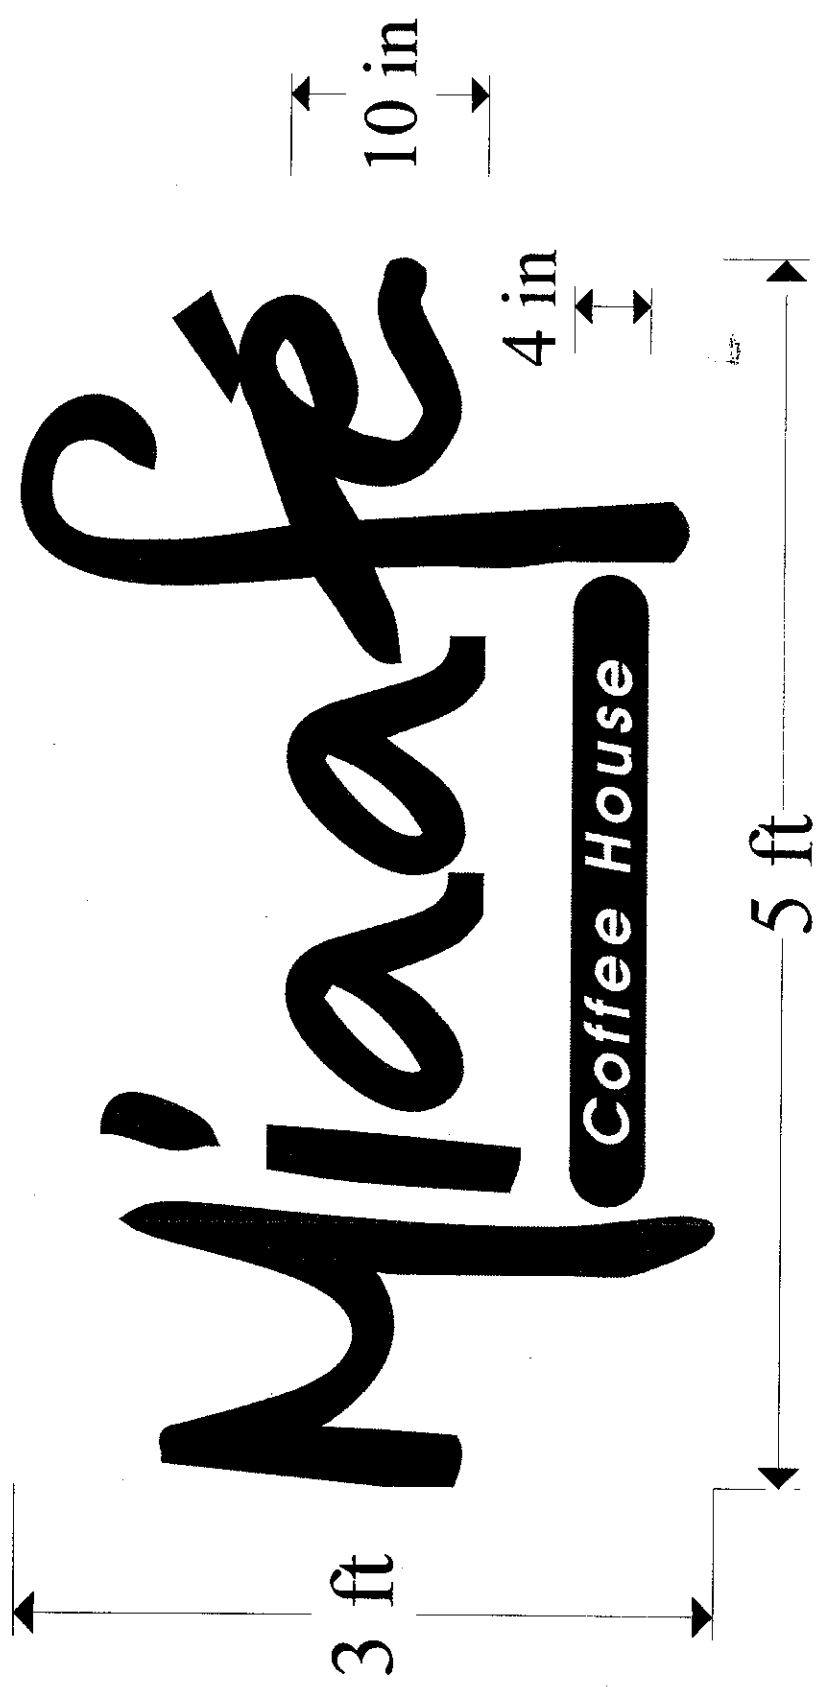

711 E. Balboa Blvd. Newport Beach, CA 92661

SITE PLAN
NOT TO SCALE

PA2007-233 for CS2007-013
711 EAST BALBOA BOULEVARD

Ⓐ 711 E. Balboa Blvd. Newport Beach, CA 92661

PA2007-233 for CS2007-013
711 EAST BALBOA BOULEVARD
DB Sign

ⓑ 711 E. Balboa Blvd. Newport Beach, CA 92661

© 711 E. Balboa Blvd. Newport Beach, CA 92661

Miaafe

INDIVIDUAL CHANNEL LETTERS SIGN

Miaafe: Channel Red Color Plastic Face
Red Color Neon Tube

Individual Channel Letters Sign